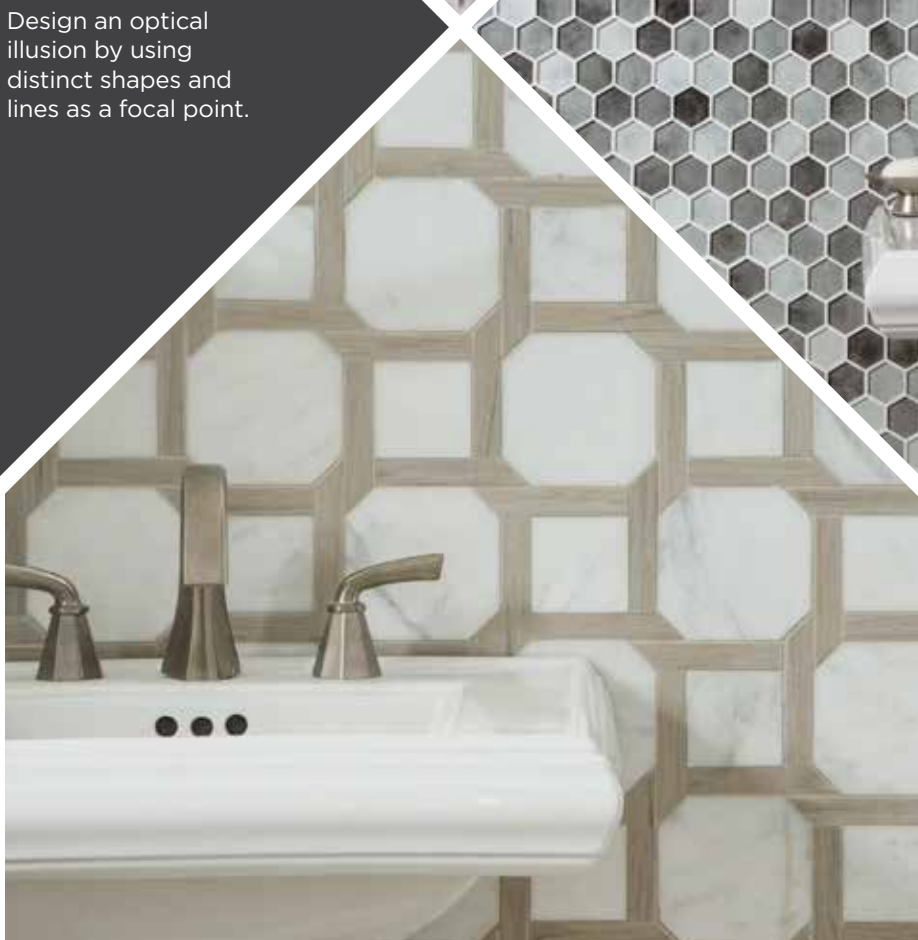

CARRARA LATTICE
MARBLE MOSAIC
100249317 | 13" X 13"