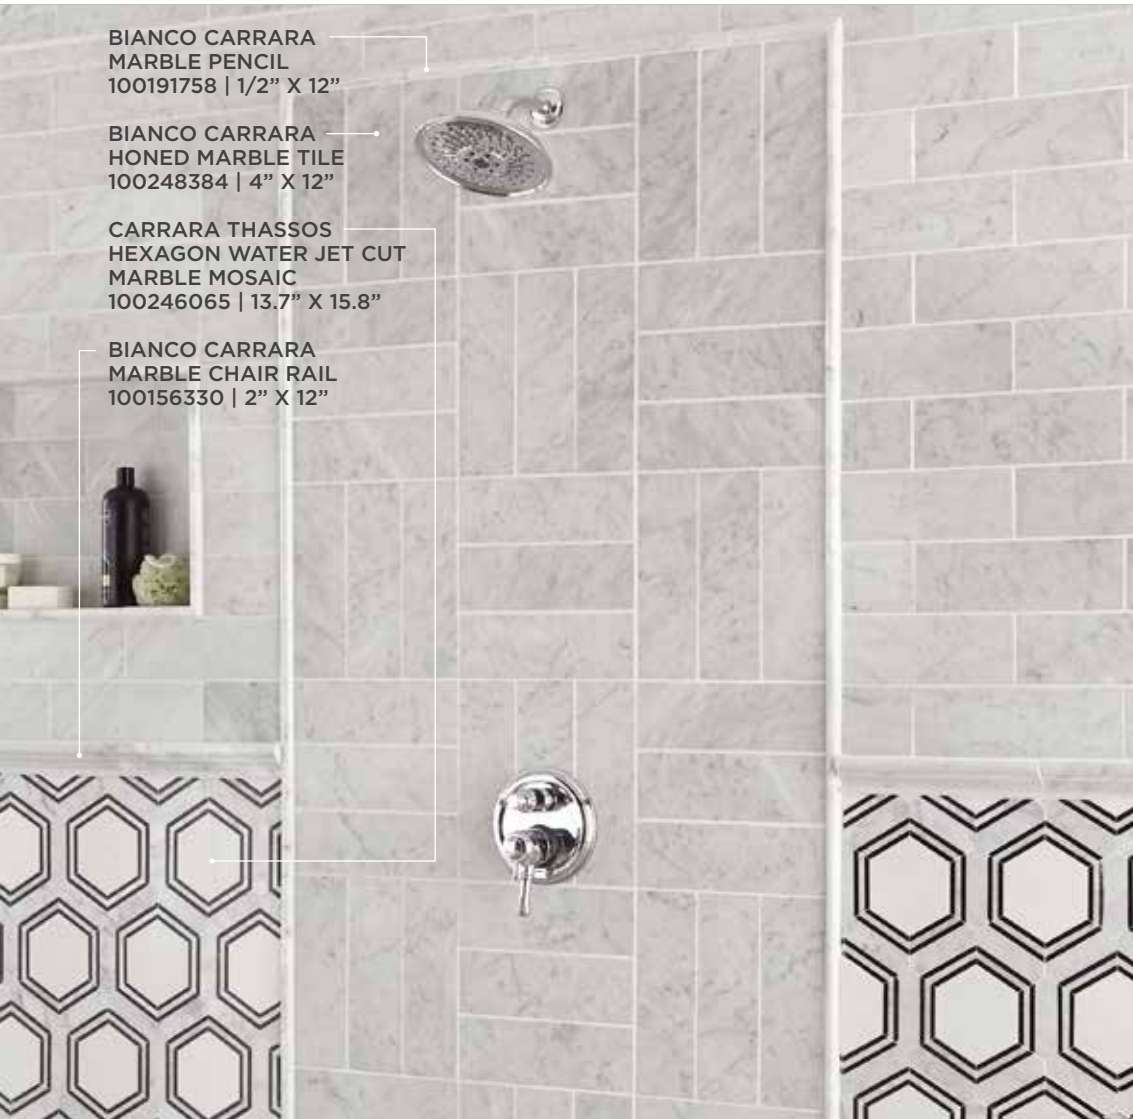

## A SUBTLE SEQUENCE

Install your wood or tile in a detailed pattern and create your own geometry.

ADOBE BLANCO  
CERAMIC WALL TILE  
100410992 | 6" X 12"

RUSTIC COUNTRY OAK VINTAGE  
DISTRESSED ENGINEERED HARDWOOD  
100269232 | 1/2" X MULTI WIDTH