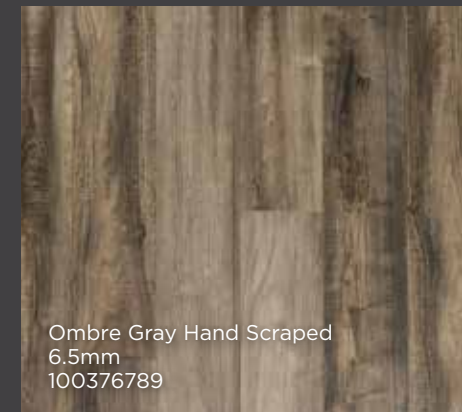

Smoky Dusk
12mm
100085539

Coco
12mm
100085505

OVATION

HYDROSHIELD
WATER RESISTANT
WOOD-BASED LAMINATE

WATER RESISTANT WOOD-BASED LAMINATE

HydroShield is an affordable water-resistant flooring that's perfect for busy homes. Resistant to scratches, dents, and stains, it holds up in areas with lots of traffic, like kitchens, mudrooms, and even full bathrooms.

White Grove Hickory
Hand Scraped
12mm
100543578

Evening Shadow
12mm
100543552

Stone Canyon Oak
12mm
100543560

Highland Gray Salvage
5mm
100487180

Auburn Oak
5mm
100406388

DuraLux
PERFORMANCE

WATERPROOF LUXURY VINYL

DuraLux is waterproof luxury vinyl flooring that can hold its own in high-traffic homes. This flooring solution has a durable, rigid, stone-based core which makes it resistant to scratches and dents. Plus, with built-in foam backing, DuraLux is ready to install right out of the box.

Driftwood Oak
6.5mm
100109750

Ombre Gray Hand Scraped
6.5mm
100376789

NuCORE

100% WATERPROOF

NuCore is 100% waterproof flooring with the authentic look and feel of real wood. Not only can NuCore be installed over most existing floors, NuCore comes ready to install with no acclimation time and no need for underlayment.