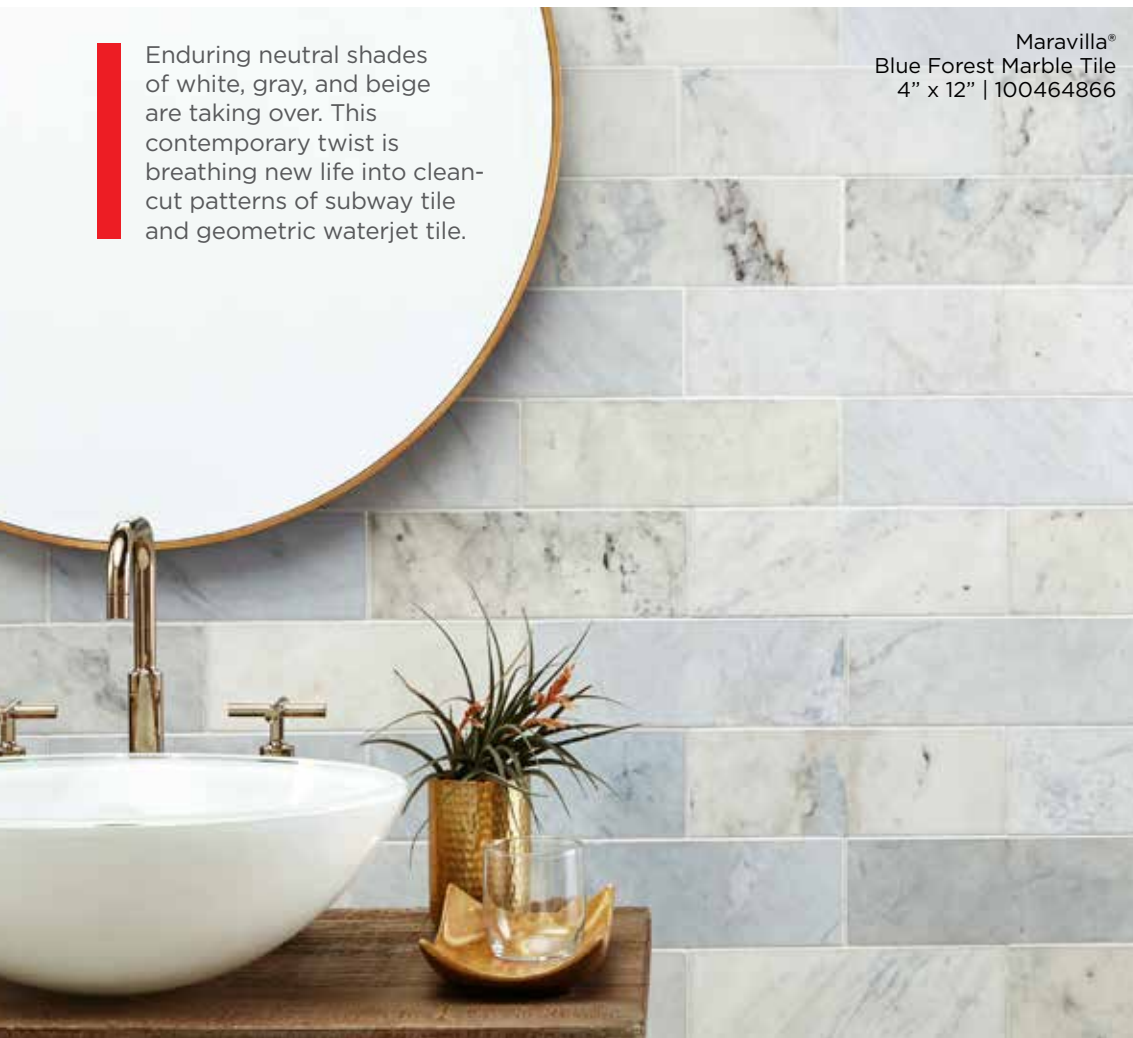

Lilia Chevron
Polished Marble Tile
6" x 24"
100527332-A
100527340-B

PATTERN PERFECT

Enduring neutral shades of white, gray, and beige are taking over. This contemporary twist is breathing new life into clean-cut patterns of subway tile and geometric waterjet tile.

Maravilla®
Blue Forest Marble Tile
4" x 12" | 100464866

Avillano®
Bianco Orion Marble Tile
4" x 12" | 100464858