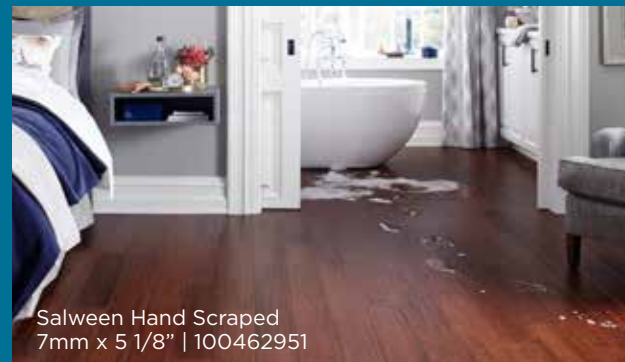

Salween Hand Scraped
7mm x 5 1/8" | 100462951

Pewter
Hand Scraped
7mm x 5 1/8"
100279603

Beachwalk
Smooth
7mm x 5 1/8"
100279587