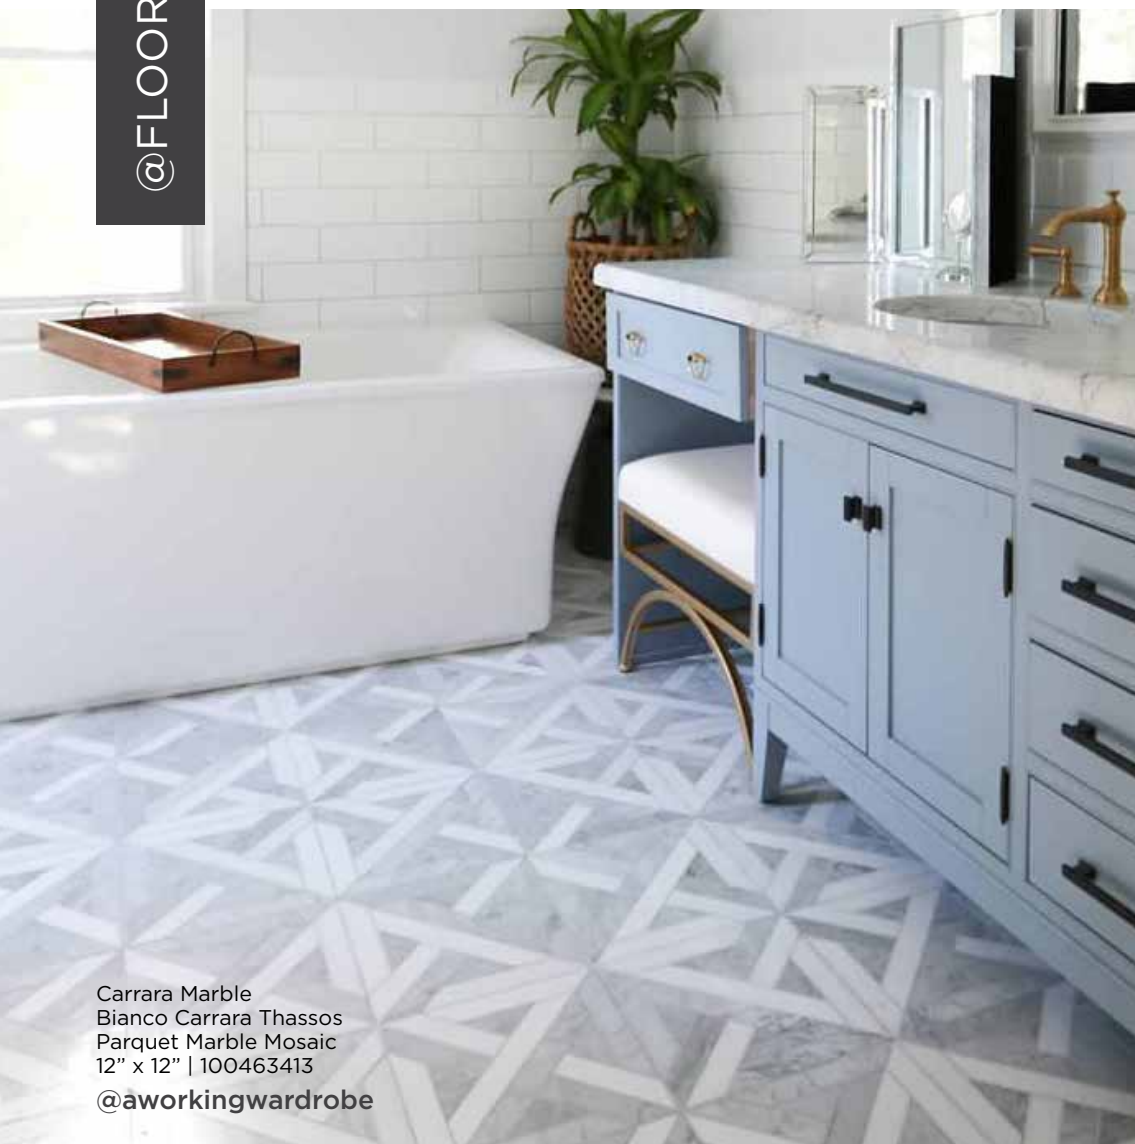

Canvas®
Meringue Ceramic Tile
3" x 12" | 100253442
Equilibrio Black
Encaustic Cement Tile
8" x 8" | 100466051
@bryceandstefanie

Maravilla®
Gubbio Honed
Pebblestone Marble Mosaic
12" x 12" | 931100666

Viviano Marmo®
Thassos Valentino
Framed Hexagon
Marble Mosaic
16" x 14" | 100463371
@nixsi_design

@FLOORANDDECOR

real people. real projects.®

We love seeing all of the looks our customers create! From modern to traditional, classic to contemporary, we want to see all of your designs. Share a picture of your finished project with us on social media with @flooranddecor.

Carrara Marble
Bianco Carrara Thassos
Parquet Marble Mosaic
12" x 12" | 100463413
@aworkingwardrobe