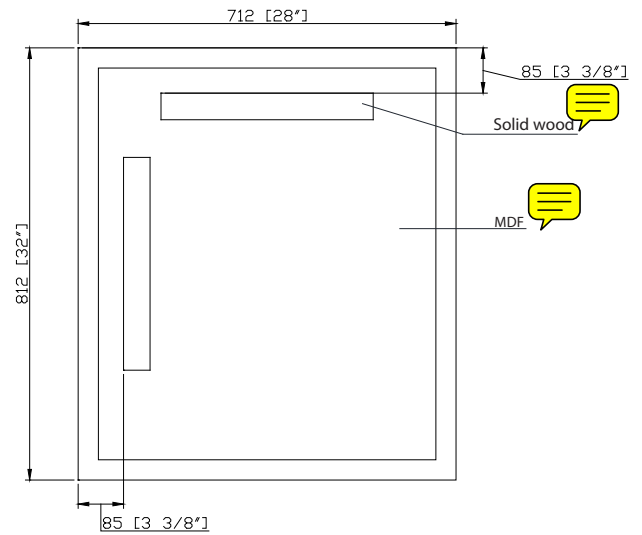

Features

- Solid poplar wood frame
- Beveled-edge mirror
- Mirror hangs vertically and horizontally
- Wall cleat for easy hanging and leveling

Colors

- White

Nominal Dimension

- 28W x 1 1/2D x 32H (inches) | 712 x 38 x 812 mm

Product Diagrams

Front

Back

Side

Top