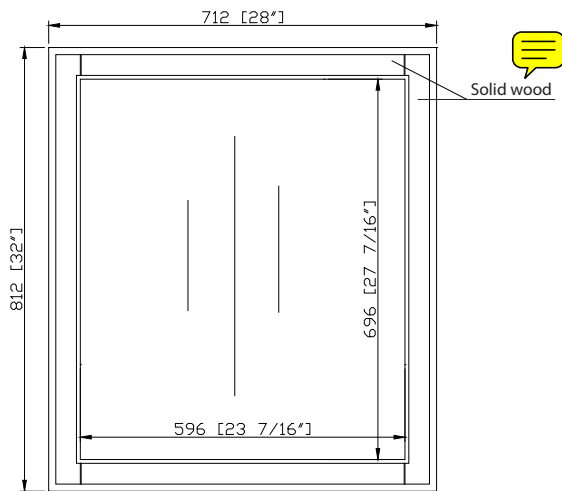

Features

- Solid poplar wood frame
- Beveled-edge mirror
- Mirror hangs vertically and horizontally
- Wall cleat for easy hanging and leveling

Colors

- White

Nominal Dimension

- 28W x 1 1/2D x 32H (inches) | 712 x 38 x 812 mm

Product Diagrams

Front

Back

Side

Top