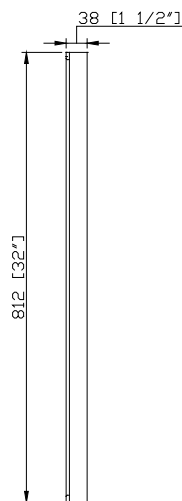

Features

- Solid poplar wood frame
- Beveled-edge mirror
- Mirror hangs vertically and horizontally
- Wall cleat for easy hanging and leveling

Colors

- White

Nominal Dimension

- 28W x 1 1/2D x 32H (inches) | 712 x 38 x 812 mm

Product Diagrams

Front

Back

Side

Top