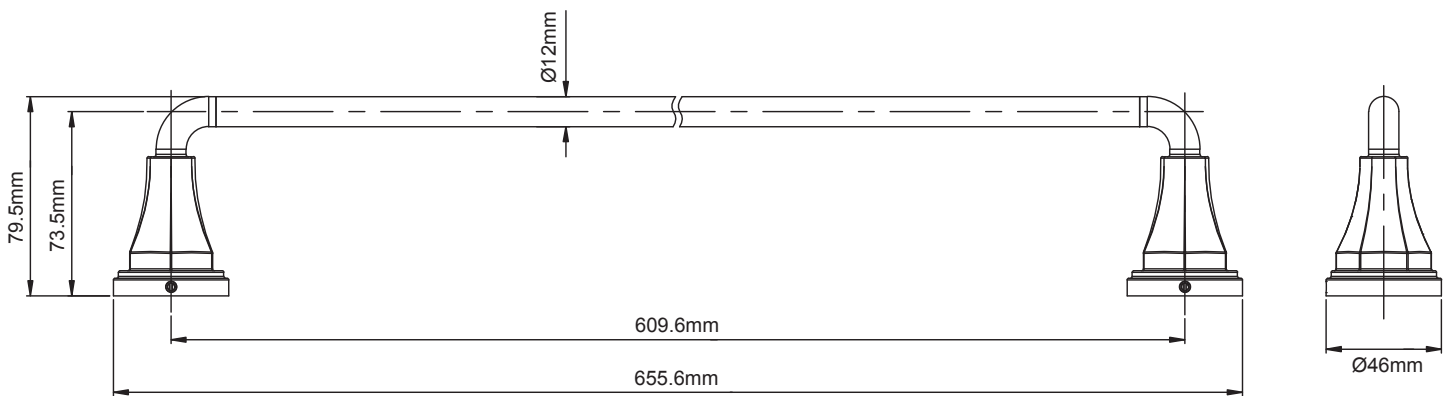

Varana 24" Towel Bar

Features

- Includes Mounting Hardware and Anchors

ITEM#	MODEL#	Finish
100840487	B1ZC61NP	Brushed Nickel Finish

Product Diagrams

Side

Please call our toll-free Technical Support line at 1-888-328-2383 for additional assistance or missing parts.