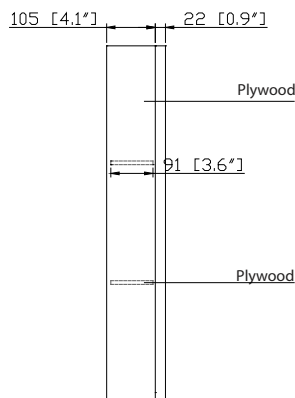

**Nominal Dimension**

- 24W x 5D x 30H (inches)

**Related Items**

|        |           |           |            |
|--------|-----------|-----------|------------|
| Vanity | BROOKS-CG | MODERO-CG | TRIBECA-CG |
|        | BROOKS-WT | MODERO-WT | DELANO-WT  |
|        | DELANO-TG | MODERO-ES |            |

**Product Diagrams**

Front

Back

Side

Top