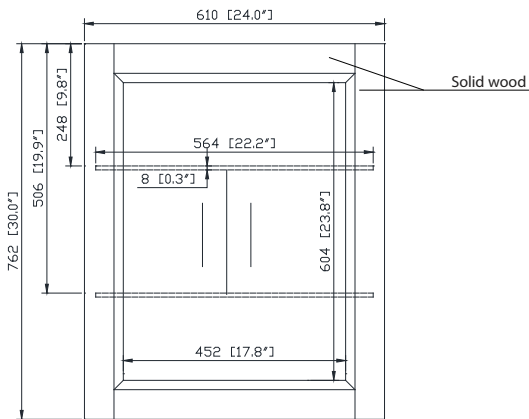

**Nominal Dimension**

- 24W x 5D x 30H (inches)

**Related Items**

|        |           |           |            |
|--------|-----------|-----------|------------|
| Vanity | BROOKS-CG | MODERO-CG | TRIBECA-CG |
|        | BROOKS-WT | MODERO-WT | DELANO-WT  |
|        | DELANO-TG | MODERO-ES |            |

**Product Diagrams**

Front

Back

Side

Top