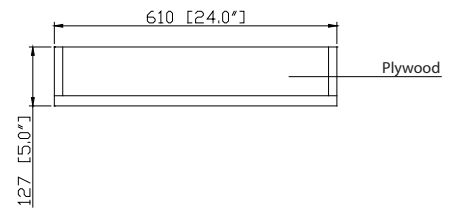

**Nominal Dimension**

- 24W x 5D x 30H (inches)

**Related Items**

|        |           |           |            |
|--------|-----------|-----------|------------|
| Vanity | BROOKS-CG | MODERO-CG | TRIBECA-CG |
|        | BROOKS-WT | MODERO-WT | DELANO-WT  |
|        | DELANO-TG | MODERO-ES |            |

**Product Diagrams**

Front

Back

Side

Top