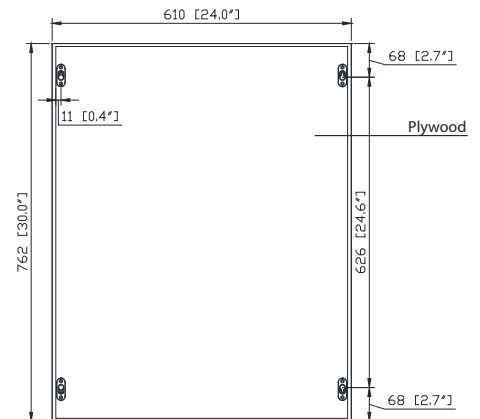

**Nominal Dimension**

- 24W x 5D x 30H (inches)

**Related Items**

|        |           |           |            |
|--------|-----------|-----------|------------|
| Vanity | BROOKS-CG | MODERO-CG | TRIBECA-CG |
|        | BROOKS-WT | MODERO-WT | DELANO-WT  |
|        | DELANO-TG | MODERO-ES |            |

**Product Diagrams**

Front

Back

Side

Top