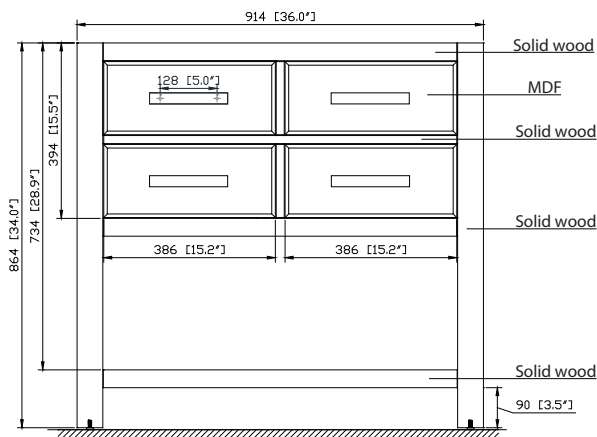

Product Diagrams

Front