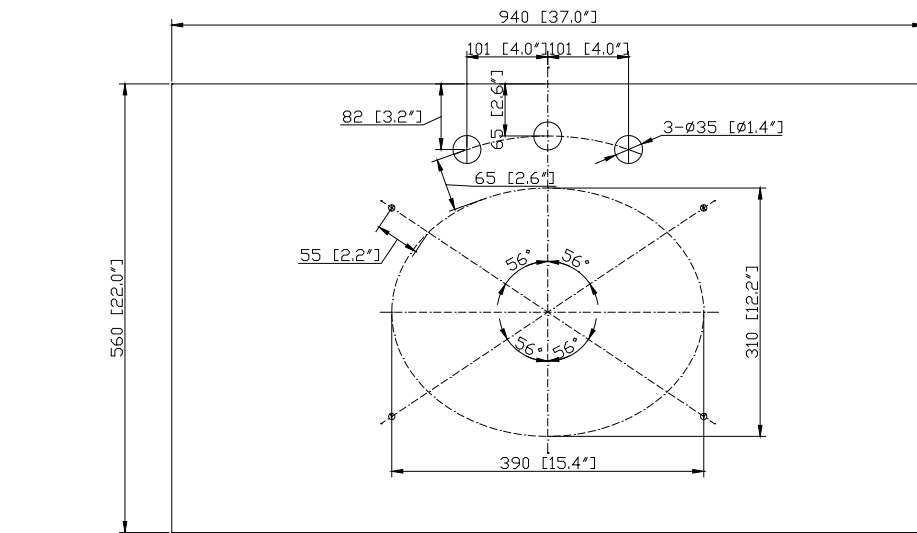

Colors / Finishes

- Chilled Gray
- White
- Navy Blue

Nominal Dimension

- 36W x 21.5D x 34H (inches)

Related Items

Mirror	14000-M24-CG	14000-MC24-CG	14000-M28-CG	14000-M24-NB
	14000-M24-WT	14000-MC24-WT	14000-M28-WT	14000-MC24-NB
Vanity Top	SUT37BK-R	SUT37GB-R	SUT37CW-R	
	SUT37BK	SUT37GB	SUT37CW	
Sink	CUM20WT-R	CUM18WT	CUM18LN	

Nominal Dimension

- 37W x 22D x 1H inches
- 940 x 560 x 25 mm

KELLY-V36

Related Items

Sink	CUM18WT	CUM18LN	
Vanity	ALLIE-V36	BROOKS-V36	COLTON-V36
	DELANO-V36	KELLY-V36	LAYLA-V36
	MADISON-V36	MODERO-V36	THOMPSON-V36

Product Diagrams

Top

Side

CUM18LN / CUM18WT

Features

- Vitreous China
- Undermount application
- 1.8 in. drain opening
- Overflow outlet

Colors / Finishes

- LN - Linen
- WT - White

Nominal Dimension

- 18.1W x 15D x 7.9H inches
- 458 x 380 x 200 mm

Components

Drain	VC-DRAIN-CP	VC-DRAIN-BN					
Vanity Top	SUT25BK	SUT25CW	SUT25GB	SUT31BK	SUT31CW	SUT31GB	SUT37BK
	SUT37GB	SUT37CW	SUT49CW	SUT49GB	SUT49BK	SUT61BK	SUT61CW
	SUT61GB	SUT73BK	SUT73CW	SUT73GB			