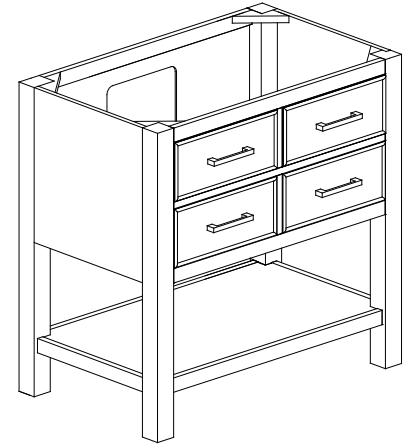

Avanity

BROOKS-V36-CG
BROOKS-V36-WT
BROOKS-V36-NB

Features

- Solid poplar frame and birch veneer plywood
- 2 soft-close drawer
- Brushed nickel or matte gold finish hardware
- Adjustable height levelers
- Under counter application

Colors / Finishes

- Chilled Gray
- White
- Navy Blue

Nominal Dimension

- 36W x 21.5D x 34H (inches)

Related Items

Mirror	14000-M24-CG	14000-MC24-CG	14000-M28-CG	14000-M24-NB
	14000-M24-WT	14000-MC24-WT	14000-M28-WT	14000-MC24-NB
Vanity Top	SUT37BK-R	SUT37GB-R	SUT37CW-R	
	SUT37BK	SUT37GB	SUT37CW	
Sink	CUM20WT-R	CUM18WT	CUM18LN	

Nominal Dimension

- 37W x 22D x 1H inches
- 940 x 560 x 25 mm

KELLY-V36

Related Items

Sink	CUM18WT	CUM18LN	
Vanity	ALLIE-V36	BROOKS-V36	COLTON-V36
	DELANO-V36	KELLY-V36	LAYLA-V36
	MADISON-V36	MODERO-V36	THOMPSON-V36

Nominal Dimension

- 18.1W x 15D x 7.9H inches
- 458 x 380 x 200 mm

Components

Drain	VC-DRAIN-CP	VC-DRAIN-BN					
Vanity Top	SUT25BK	SUT25CW	SUT25GB	SUT31BK	SUT31CW	SUT31GB	SUT37BK
	SUT37GB	SUT37CW	SUT49CW	SUT49GB	SUT49BK	SUT61BK	SUT61CW
	SUT61GB	SUT73BK	SUT73CW	SUT73GB			