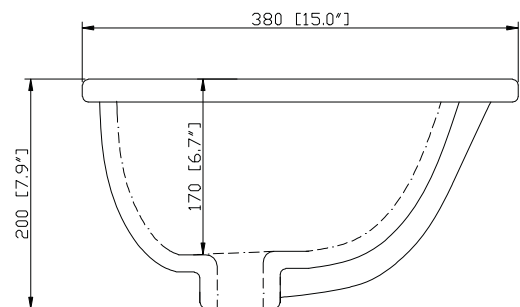

Nominal Dimension

- 37W x 22D x 1H inches
- 940 x 560 x 25 mm

KELLY-V36

Related Items

Sink	CUM18WT	CUM18LN	
Vanity	ALLIE-V36	BROOKS-V36	COLTON-V36
	DELANO-V36	KELLY-V36	LAYLA-V36
	MADISON-V36	MODERO-V36	THOMPSON-V36

Product Diagrams

Top

Side

CUM18LN / CUM18WT

Features

- Vitreous China
- Undermount application
- 1.8 in. drain opening
- Overflow outlet

Colors / Finishes

- LN - Linen
- WT - White

Nominal Dimension

- 18.1W x 15D x 7.9H inches
- 458 x 380 x 200 mm

Components

Drain	VC-DRAIN-CP	VC-DRAIN-BN					
Vanity Top	SUT25BK	SUT25CW	SUT25GB	SUT31BK	SUT31CW	SUT31GB	SUT37BK
	SUT37GB	SUT37CW	SUT49CW	SUT49GB	SUT49BK	SUT61BK	SUT61CW
	SUT61GB	SUT73BK	SUT73CW	SUT73GB			

Product Diagrams

Top

Front

Side