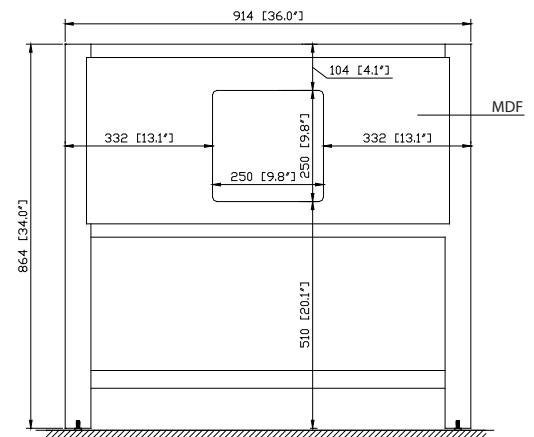

Avanity

BROOKS-V36-CG
BROOKS-V36-WT
BROOKS-V36-NB

Features

- Solid poplar frame and birch veneer plywood
- 2 soft-close drawer
- Brushed nickel or matte gold finish hardware
- Adjustable height levelers
- Under counter application

Colors / Finishes

- Chilled Gray
- White
- Navy Blue

Nominal Dimension

- 36W x 21.5D x 34H (inches)

Related Items

Mirror	14000-M24-CG	14000-MC24-CG	14000-M28-CG	14000-M24-NB
	14000-M24-WT	14000-MC24-WT	14000-M28-WT	14000-MC24-NB
Vanity Top	SUT37BK-R	SUT37GB-R	SUT37CW-R	
	SUT37BK	SUT37GB	SUT37CW	
Sink	CUM20WT-R	CUM18WT	CUM18LN	

Product Diagrams

Back

Side

Top

For customer support please call 866 522 5578 weekdays 9:00 to 6:00 PST