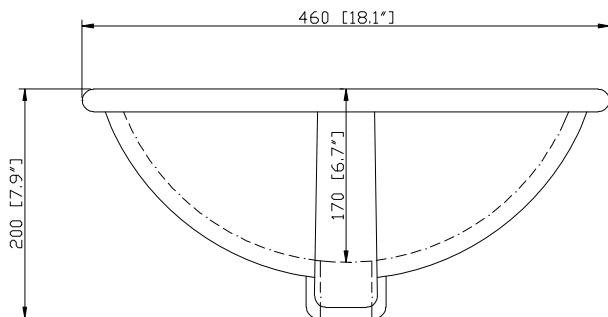

Nominal Dimension

- 37W x 22D x 1H inches
- 940 x 560 x 25 mm

KELLY-V36

Related Items

Sink	CUM18WT	CUM18LN	
Vanity	ALLIE-V36	BROOKS-V36	COLTON-V36
	DELANO-V36	KELLY-V36	LAYLA-V36
	MADISON-V36	MODERO-V36	THOMPSON-V36

Product Diagrams

Top

Side

CUM18LN / CUM18WT

Features

- Vitreous China
- Undermount application
- 1.8 in. drain opening
- Overflow outlet

Colors / Finishes

- LN - Linen
- WT - White

Nominal Dimension

- 18.1W x 15D x 7.9H inches
- 458 x 380 x 200 mm

Components

Drain	VC-DRAIN-CP	VC-DRAIN-BN					
Vanity Top	SUT25BK	SUT25CW	SUT25GB	SUT31BK	SUT31CW	SUT31GB	SUT37BK
	SUT37GB	SUT37CW	SUT49CW	SUT49GB	SUT49BK	SUT61BK	SUT61CW
	SUT61GB	SUT73BK	SUT73CW	SUT73GB			

Product Diagrams

Top

Front

Side