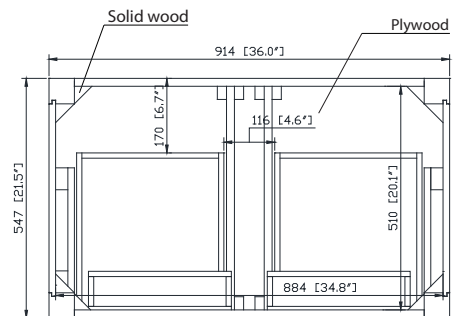

Colors / Finishes

- Chilled Gray
- White
- Navy Blue

Nominal Dimension

- 36W x 21.5D x 34H (inches)

Related Items

Mirror	14000-M24-CG	14000-MC24-CG	14000-M28-CG	14000-M24-NB
	14000-M24-WT	14000-MC24-WT	14000-M28-WT	14000-MC24-NB
Vanity Top	SUT37BK-R	SUT37GB-R	SUT37CW-R	
	SUT37BK	SUT37GB	SUT37CW	
Sink	CUM20WT-R	CUM18WT	CUM18LN	

Product Diagrams

Front

Back

Side

Top

For customer support please call 866 522 5578 weekdays 9:00 to 6:00 PST

Avanity

SUT37BK / SUT37CW / SUT37GB

Nominal Dimension

- 37W x 22D x 1H inches
- 940 x 560 x 25 mm

KELLY-V36

Related Items

Sink	CUM18WT	CUM18LN	
Vanity	ALLIE-V36	BROOKS-V36	COLTON-V36
	DELANO-V36	KELLY-V36	LAYLA-V36
	MADISON-V36	MODERO-V36	THOMPSON-V36

Nominal Dimension

- 18.1W x 15D x 7.9H inches
- 458 x 380 x 200 mm

Components

Drain	VC-DRAIN-CP	VC-DRAIN-BN					
Vanity Top	SUT25BK	SUT25CW	SUT25GB	SUT31BK	SUT31CW	SUT31GB	SUT37BK
	SUT37GB	SUT37CW	SUT49CW	SUT49GB	SUT49BK	SUT61BK	SUT61CW
	SUT61GB	SUT73BK	SUT73CW	SUT73GB			