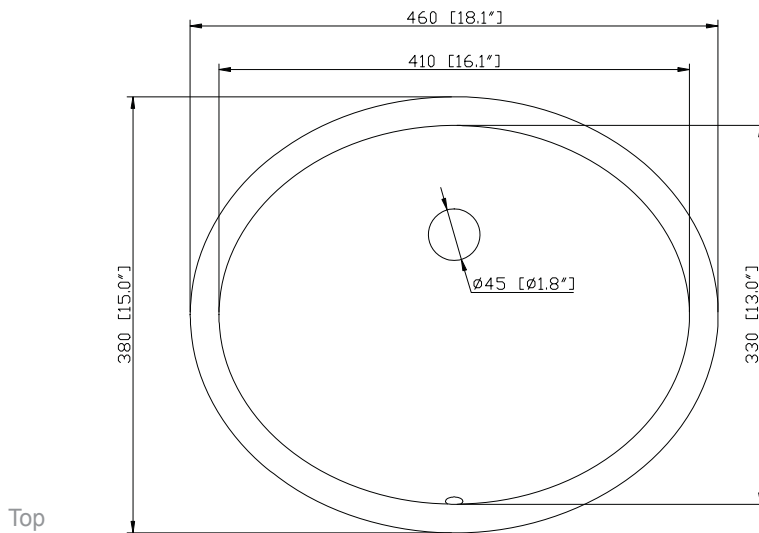

Nominal Dimension

- 37W x 22D x 1H inches
- 940 x 560 x 25 mm

KELLY-V36

Related Items

Sink	CUM18WT	CUM18LN	
Vanity	ALLIE-V36	BROOKS-V36	COLTON-V36
	DELANO-V36	KELLY-V36	LAYLA-V36
	MADISON-V36	MODERO-V36	THOMPSON-V36

Product Diagrams

Top

Side

CUM18LN / CUM18WT

Features

- Vitreous China
- Undermount application
- 1.8 in. drain opening
- Overflow outlet

Colors / Finishes

- LN - Linen
- WT - White

Nominal Dimension

- 18.1W x 15D x 7.9H inches
- 458 x 380 x 200 mm

Components

Drain	VC-DRAIN-CP	VC-DRAIN-BN					
Vanity Top	SUT25BK	SUT25CW	SUT25GB	SUT31BK	SUT31CW	SUT31GB	SUT37BK
	SUT37GB	SUT37CW	SUT49CW	SUT49GB	SUT49BK	SUT61BK	SUT61CW
	SUT61GB	SUT73BK	SUT73CW	SUT73GB			

Product Diagrams

Top

Front

Side