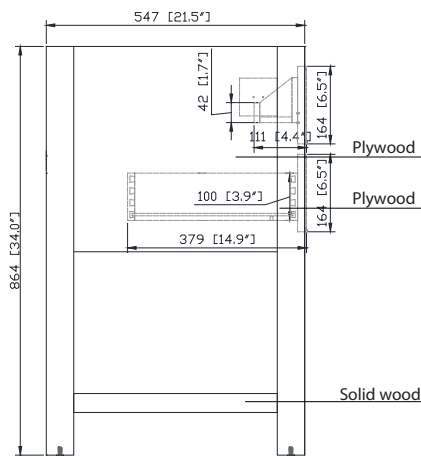

Colors / Finishes

- Chilled Gray
- White
- Navy Blue

Nominal Dimension

- 36W x 21.5D x 34H (inches)

Related Items

Mirror	14000-M24-CG	14000-MC24-CG	14000-M28-CG	14000-M24-NB
	14000-M24-WT	14000-MC24-WT	14000-M28-WT	14000-MC24-NB
Vanity Top	SUT37BK-R	SUT37GB-R	SUT37CW-R	
	SUT37BK	SUT37GB	SUT37CW	
Sink	CUM20WT-R	CUM18WT	CUM18LN	

Product Diagrams

Front

Back

Side

Top

For customer support please call 866 522 5578 weekdays 9:00 to 6:00 PST

Avanity

SUT37BK / SUT37CW / SUT37GB

Nominal Dimension

- 37W x 22D x 1H inches
- 940 x 560 x 25 mm

KELLY-V36

Related Items

Sink	CUM18WT	CUM18LN	
Vanity	ALLIE-V36	BROOKS-V36	COLTON-V36
	DELANO-V36	KELLY-V36	LAYLA-V36
	MADISON-V36	MODERO-V36	THOMPSON-V36

Nominal Dimension

- 18.1W x 15D x 7.9H inches
- 458 x 380 x 200 mm

Components

Drain	VC-DRAIN-CP	VC-DRAIN-BN					
Vanity Top	SUT25BK	SUT25CW	SUT25GB	SUT31BK	SUT31CW	SUT31GB	SUT37BK
	SUT37GB	SUT37CW	SUT49CW	SUT49GB	SUT49BK	SUT61BK	SUT61CW
	SUT61GB	SUT73BK	SUT73CW	SUT73GB			