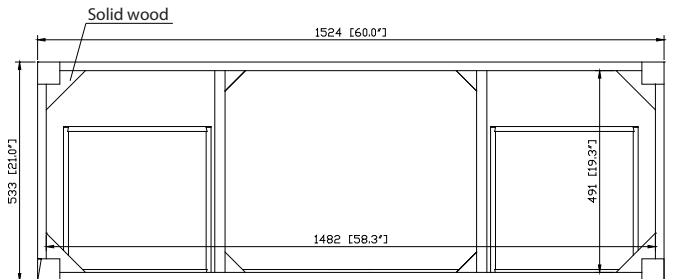

Top

For customer support please call 866 522 5578 weekdays 9:00 to 6:00 PST