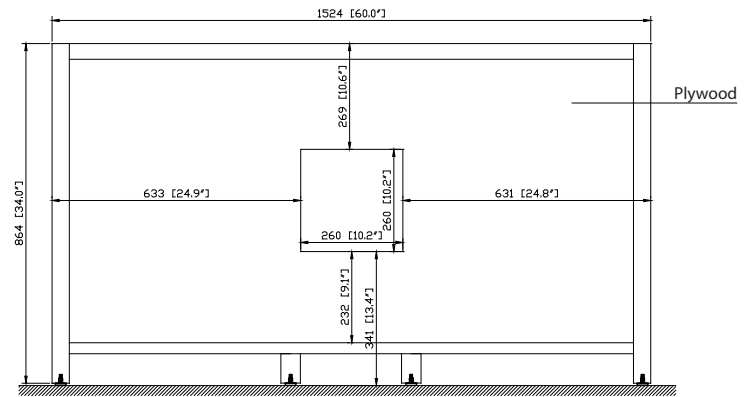

Avanity

MODERO-V60-CG-A
MODERO-V60-WT-A
MODERO-V60-NB-A

Features

- Solid poplar wood frame, Birch veneer plywood
- 2 soft-close doors
- 7 soft-close drawers
- Brushed nickel or matte gold finish hardware
- Vanity accomodates single undermount sink
- Adjustable height levelers

Colors / Finishes

- Chilled Gray
- White
- Navy Blue

Nominal Dimension

- 60W x 21D x 34H inches

Components

Mirror	14000-M24-CG	14000-M24-WT	14000-M24-NB
Vanity Top	SUT61BK-1	SUT61CW-1	SUT61GB-1
	SUT61BK-1R	SUT61CW-1R	SUT61GB-1R
Sink	CUM18WT	CUM18LN	CUM20WT-R
Linen Tower	MODERO-LT24-CG	MODERO-LT24-WT	MODERO-LT24-NB

Product Diagrams

Back

Side

Top

For customer support please call 866 522 5578 weekdays 9:00 to 6:00 PST