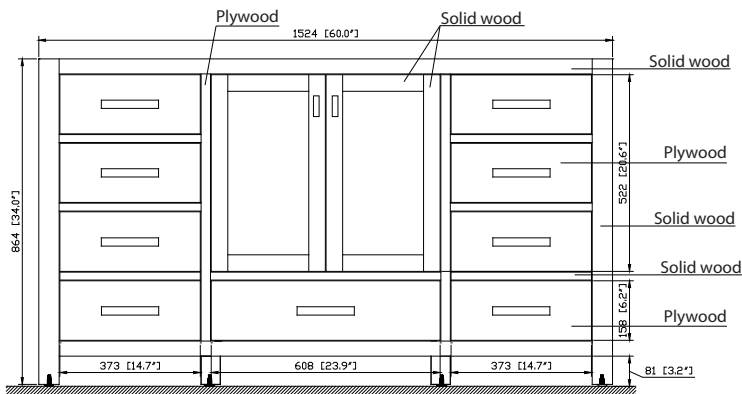

Product Diagrams

Front