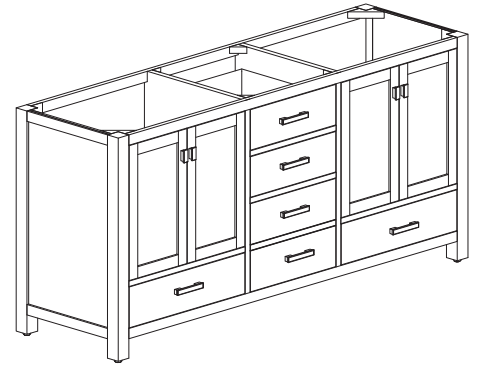

Avanity

MODERO-V72-CG
MODERO-V72-WT
MODERO-V72-NB

Features

- Solid poplar wood frame, Birch veneer plywood
- 4 soft-close doors
- 5 soft-close drawers
- Brushed nickel or matte gold finish hardware
- Vanity accomodates dual undermount sinks
- Adjustable height levelers

Colors / Finishes

- Chilled Gray
- White
- Navy Blue

Nominal Dimension

- 72W x 21D x 34H inches

Components

Mirror	14000-M24-CG	14000-M24-WT	14000-M24-NB
Vanity Top	SUT73BK	SUT73CW	SUT73GB
	SUT73BK-R	SUT73CW-R	SUT73GB-R
Sink	CUM18WT	CUM18LN	CUM20WT-R
Linen Tower	MODERO-LT24-CG	MODERO-LT24-WT	MODERO-LT24-NB

Product Diagrams

Front

Back

Side

Top