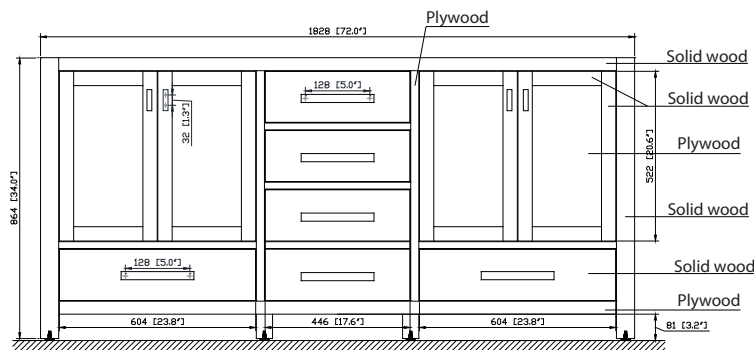

Avanity

MODERO-V72-CG
MODERO-V72-WT
MODERO-V72-NB

Features

- Solid poplar wood frame, Birch veneer plywood
- 4 soft-close doors
- 5 soft-close drawers
- Brushed nickel or matte gold finish hardware
- Vanity accomodates dual undermount sinks
- Adjustable height levelers

Colors / Finishes

- Chilled Gray
- White
- Navy Blue

Nominal Dimension

- 72W x 21D x 34H inches

Components

Mirror	14000-M24-CG	14000-M24-WT	14000-M24-NB
Vanity Top	SUT73BK	SUT73CW	SUT73GB
	SUT73BK-R	SUT73CW-R	SUT73GB-R
Sink	CUM18WT	CUM18LN	CUM20WT-R
Linen Tower	MODERO-LT24-CG	MODERO-LT24-WT	MODERO-LT24-NB

Product Diagrams

Front

Back

Side

Top