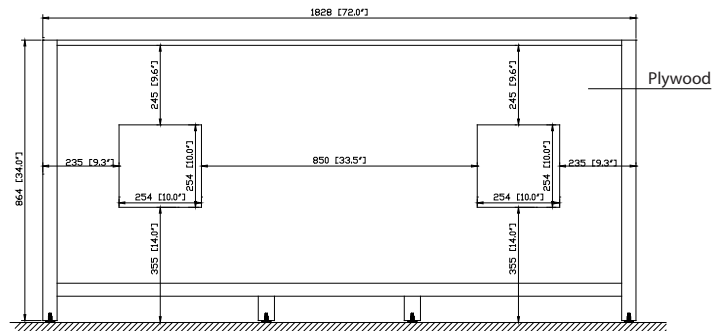

Colors / Finishes

- Chilled Gray
- White
- Navy Blue

Nominal Dimension

- 72W x 21D x 34H inches

Components

Mirror	14000-M24-CG	14000-M24-WT	14000-M24-NB
Vanity Top	SUT73BK	SUT73CW	SUT73GB
	SUT73BK-R	SUT73CW-R	SUT73GB-R
Sink	CUM18WT	CUM18LN	CUM20WT-R
Linen Tower	MODERO-LT24-CG	MODERO-LT24-WT	MODERO-LT24-NB

Product Diagrams

Front

Back

Side

Top