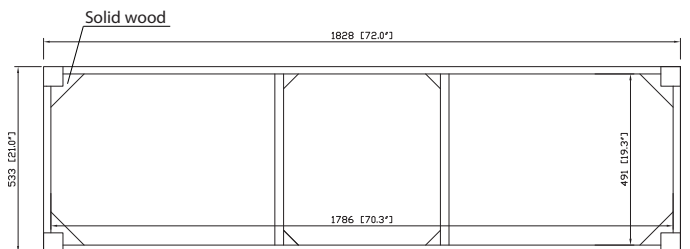

Colors / Finishes

- Chilled Gray
- White
- Navy Blue

Nominal Dimension

- 72W x 21D x 34H inches

Components

Mirror	14000-M24-CG	14000-M24-WT	14000-M24-NB
Vanity Top	SUT73BK	SUT73CW	SUT73GB
	SUT73BK-R	SUT73CW-R	SUT73GB-R
Sink	CUM18WT	CUM18LN	CUM20WT-R
Linen Tower	MODERO-LT24-CG	MODERO-LT24-WT	MODERO-LT24-NB

Product Diagrams

Front

Back

Side

Top