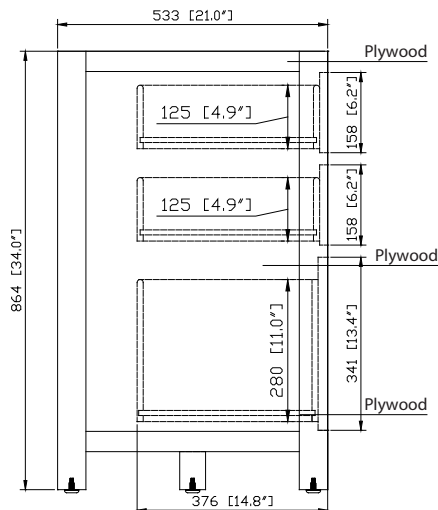

Colors / Finishes

- Chilled Gray
- White
- Navy Blue

Nominal Dimension

- 72W x 21D x 34H inches

Components

Mirror	14000-M24-CG	14000-M24-WT	14000-M24-NB
Vanity Top	SUT73BK	SUT73CW	SUT73GB
	SUT73BK-R	SUT73CW-R	SUT73GB-R
Sink	CUM18WT	CUM18LN	CUM20WT-R
Linen Tower	MODERO-LT24-CG	MODERO-LT24-WT	MODERO-LT24-NB

Product Diagrams

Front

Back

Side

Top