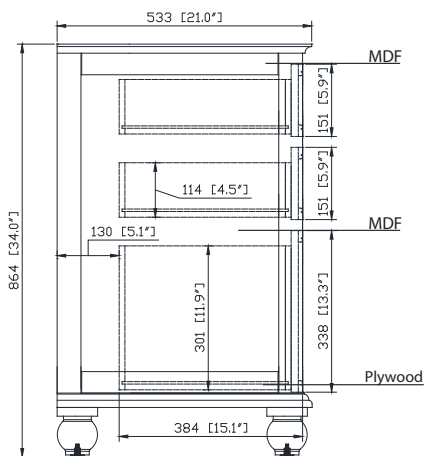

## Nominal Dimension

- 60W x 21D x 34H (inches)

## Related Items

Mirror	THOMPSON-M24-CL	THOMPSON-M24-FW	
	THOMPSON-M28-CL	THOMPSON-M28-FW	
Vanity Top	SUT61BK	SUT61GB	SUT61CW
Sink	CUM18WT	CUM18LN	
Linen Tower	THOMPSON-LT24-CL	THOMPSON-LT24-FW	

## Product Diagrams

Front

Back

Side

Top