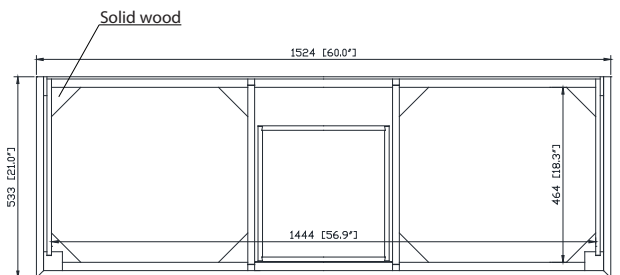

## Nominal Dimension

- 60W x 21D x 34H (inches)

## Product Diagrams

Front

Back

Side

Top