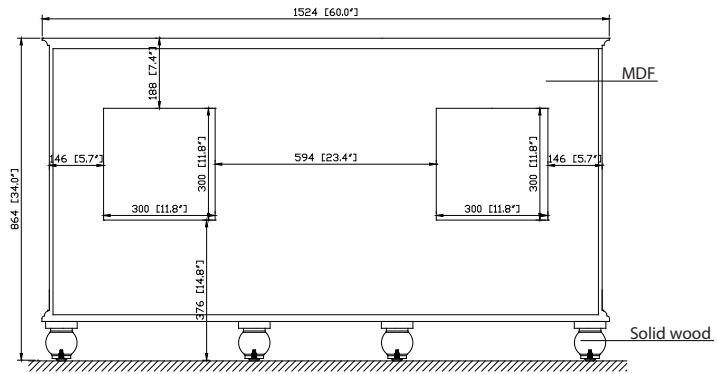

Avanity

THOMPSON-V60-CL
THOMPSON-V60-FW

Features

- Solid poplar frame, plywood drawer and MDF
- 4 soft-close doors
- 5 soft-close drawers
- Black bronze finish hardware
- Adjustable height levelers
- Legs assembly required

Colors / Finishes

- Charcoal Glaze
- French White

Nominal Dimension

- 60W x 21D x 34H (inches)

Related Items

Mirror	THOMPSON-M24-CL	THOMPSON-M24-FW	
	THOMPSON-M28-CL	THOMPSON-M28-FW	
Vanity Top	SUT61BK	SUT61GB	SUT61CW
Sink	CUM18WT	CUM18LN	
Linen Tower	THOMPSON-LT24-CL	THOMPSON-LT24-FW	

Product Diagrams

Front

Back

Side

Top