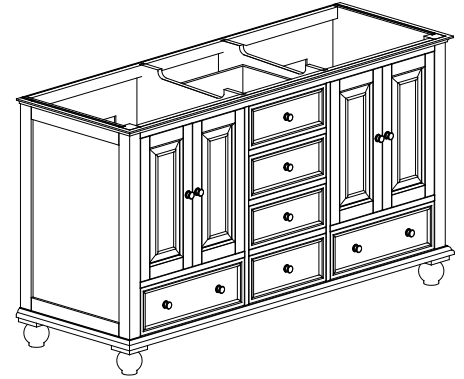

## Features

- Solid poplar frame, plywood drawer and MDF
- 4 soft-close doors
- 5 soft-close drawers
- Black bronze finish hardware
- Adjustable height levelers
- Legs assembly required

## Nominal Dimension

- 60W x 21D x 34H (inches)