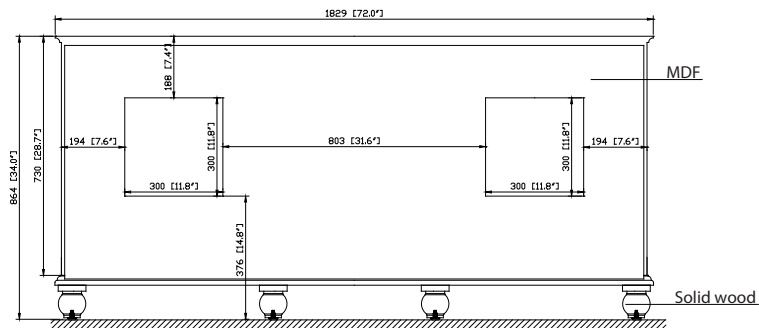

Colors / Finishes

- Charcoal Glaze
- French White

Nominal Dimension

- 72W x 21D x 34H (inches)

Related Items

Mirror	THOMPSON-M24-CL	THOMPSON-M24-FW	
	THOMPSON-M28-CL	THOMPSON-M28-FW	
Vanity Top	SUT73BK	SUT73GB	SUT73CW
Sink	CUM18WT	CUM18LN	
Linen Tower	THOMPSON-LT24-CL	THOMPSON-LT24-FW	

Product Diagrams

Front

Back

Side

Top