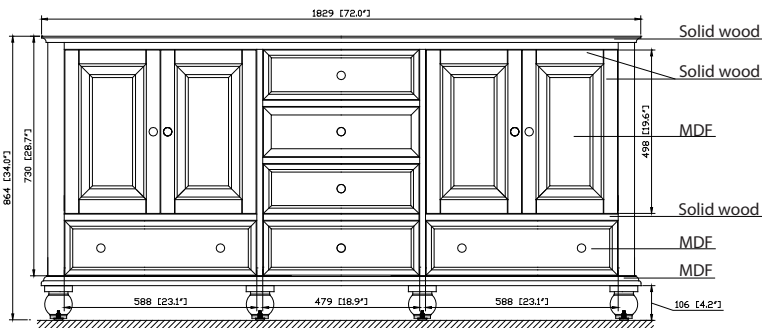

Colors / Finishes

- Charcoal Glaze
- French White

Nominal Dimension

- 72W x 21D x 34H (inches)

Related Items

Mirror	THOMPSON-M24-CL	THOMPSON-M24-FW	
	THOMPSON-M28-CL	THOMPSON-M28-FW	
Vanity Top	SUT73BK	SUT73GB	SUT73CW
Sink	CUM18WT	CUM18LN	
Linen Tower	THOMPSON-LT24-CL	THOMPSON-LT24-FW	

Product Diagrams

Front

Back

Side

Top