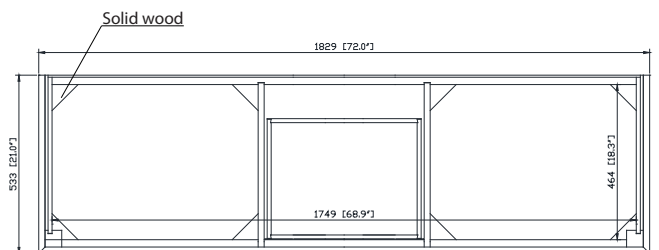

Colors / Finishes

- Charcoal Glaze
- French White

Nominal Dimension

- 72W x 21D x 34H (inches)

Related Items

Mirror	THOMPSON-M24-CL	THOMPSON-M24-FW	
	THOMPSON-M28-CL	THOMPSON-M28-FW	
Vanity Top	SUT73BK	SUT73GB	SUT73CW
Sink	CUM18WT	CUM18LN	
Linen Tower	THOMPSON-LT24-CL	THOMPSON-LT24-FW	

Product Diagrams

Front

Back

Side

Top