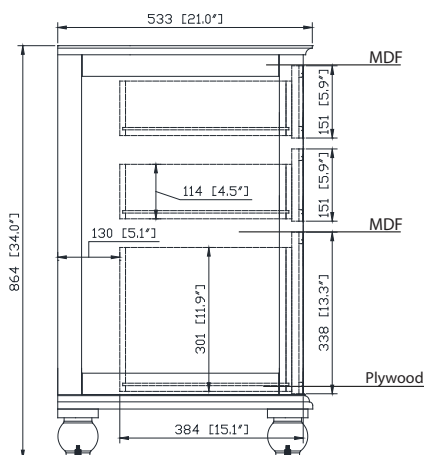

Avanity

THOMPSON-V72-CL
THOMPSON-V72-FW

Features

- Solid poplar frame, plywood drawer and MDF
- 4 soft-close doors
- 5 soft-close drawers
- Black bronze finish hardware
- Adjustable height levelers
- Legs assembly required

Colors / Finishes

- Charcoal Glaze
- French White

Nominal Dimension

- 72W x 21D x 34H (inches)

Related Items

Mirror	THOMPSON-M24-CL	THOMPSON-M24-FW	
	THOMPSON-M28-CL	THOMPSON-M28-FW	
Vanity Top	SUT73BK	SUT73GB	SUT73CW
Sink	CUM18WT	CUM18LN	
Linen Tower	THOMPSON-LT24-CL	THOMPSON-LT24-FW	

Product Diagrams

Front

Back

Side

Top