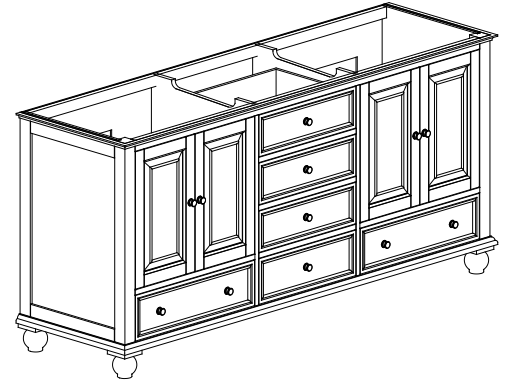

Avanity

THOMPSON-V72-CL
THOMPSON-V72-FW

Features

- Solid poplar frame, plywood drawer and MDF
- 4 soft-close doors
- 5 soft-close drawers
- Black bronze finish hardware
- Adjustable height levelers
- Legs assembly required

Colors / Finishes

- Charcoal Glaze
- French White

Nominal Dimension

- 72W x 21D x 34H (inches)

Related Items

Mirror	THOMPSON-M24-CL	THOMPSON-M24-FW	
	THOMPSON-M28-CL	THOMPSON-M28-FW	
Vanity Top	SUT73BK	SUT73GB	SUT73CW
Sink	CUM18WT	CUM18LN	
Linen Tower	THOMPSON-LT24-CL	THOMPSON-LT24-FW	

Product Diagrams

Front

Back

Side

Top