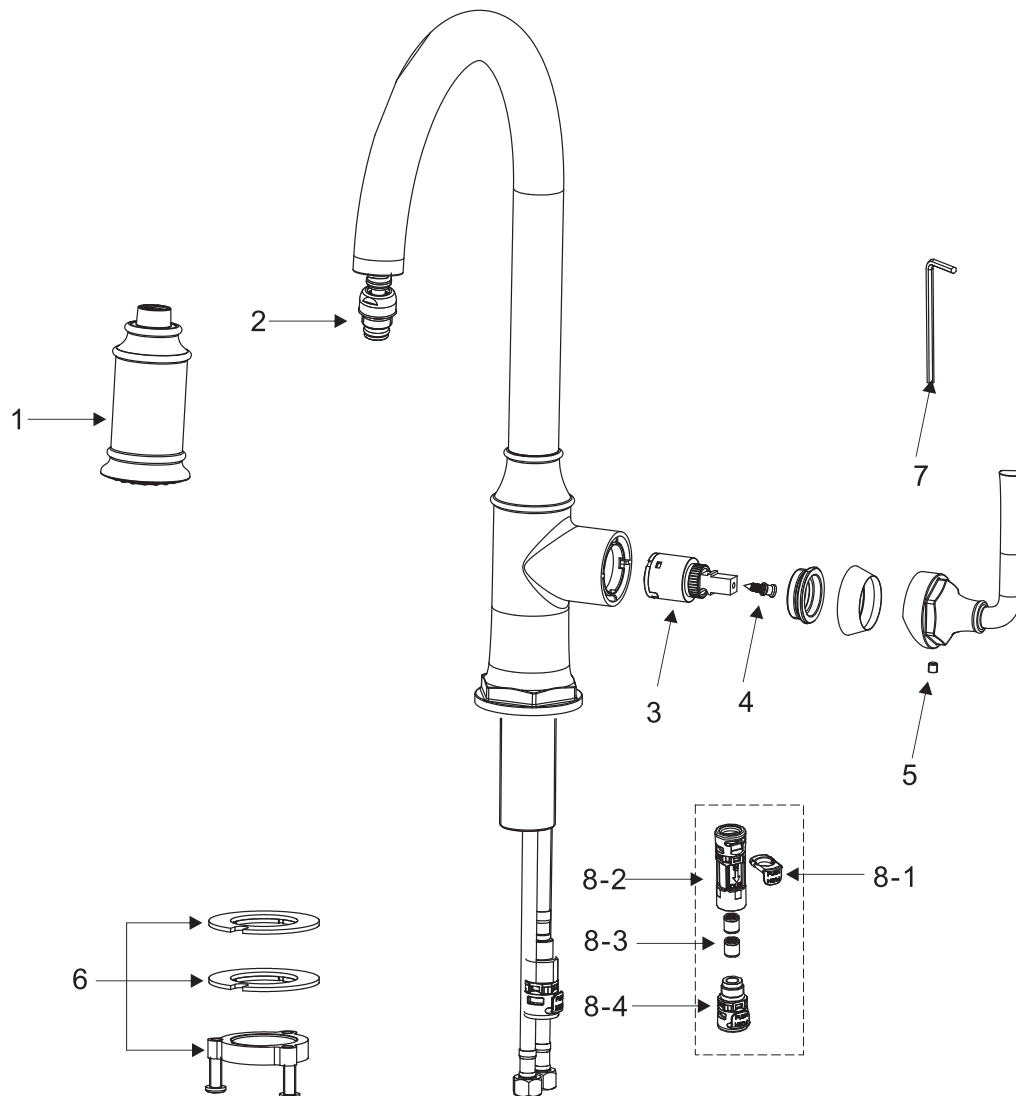

## Features

- Fits 1 2 3 or 4 hole sink
- Two-function sprayhead
- Soap dispenser assembly
- Ceramic disc cartridge
- Metal lever handle
- Nylon braided supply line
- 1.8 GPM (6.8L/min) max

ITEM#	MODEL#	Finish
100941665	VJU569X77NY	Brushed Nickel
100941681	VJU569X77PA	Matte Black
100941673	VJU569X77AU	Brushed Gold

# Tano Single Handle Pull-down Kitchen Faucet

## Replacement Parts List

Part	Part	Description
1	F2576B	Spray head
2	H569177	Pull-out hose
3	J10250MZ00	Cartridge
4	5HM569053	Cartridge screw
5	8EM5X5	Set screw
6	N56U26	Mounting hardware
	8NM56Z55	
	8RM6X15	
7	8BS25	Allen key
8	8SJ56226	Quick connector
	5SJ56E92	
	J92031NP3	
	Jt56226	