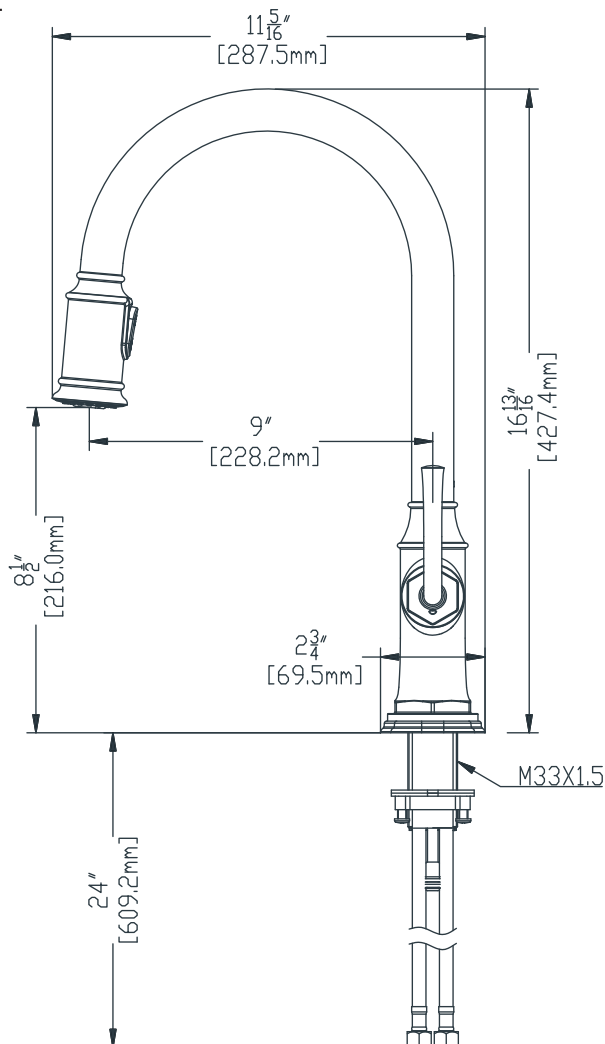

Approvals

Product Diagrams

Front

Side