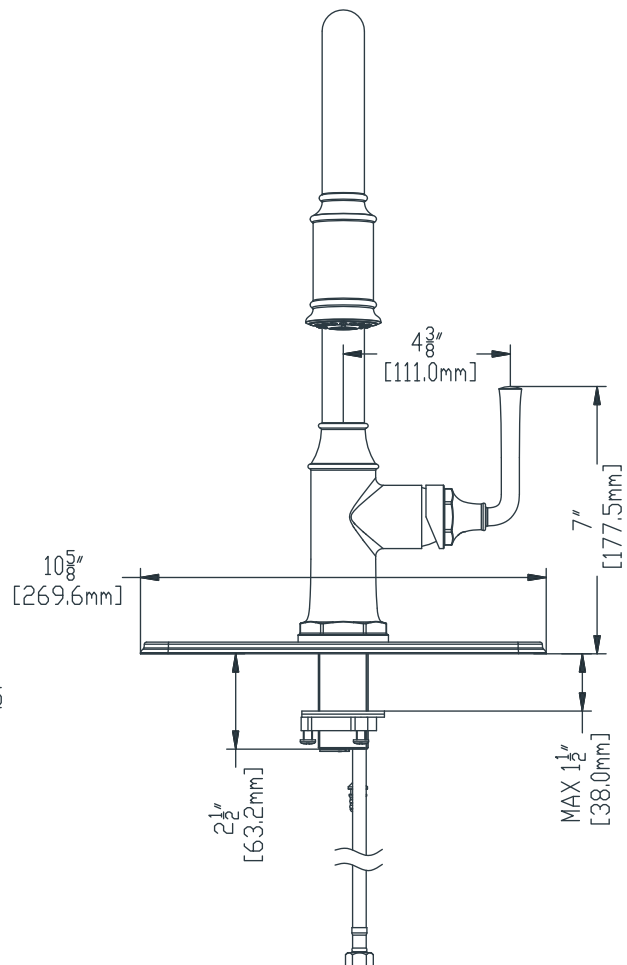

For customer support, please call Floor & Decor at 770-421-3705 weekdays 9:00 to 6:00 PST, Email: customercare@flooranddecor.com