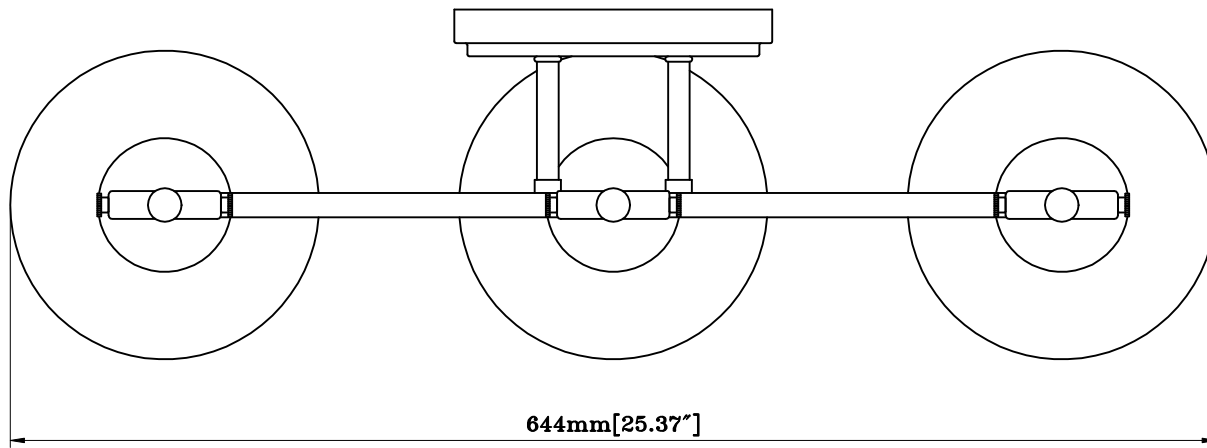

NO.100954031 SPEC

Fixture size:644 X 185 X 248mm

TOP VIEW

SIDE VIEW