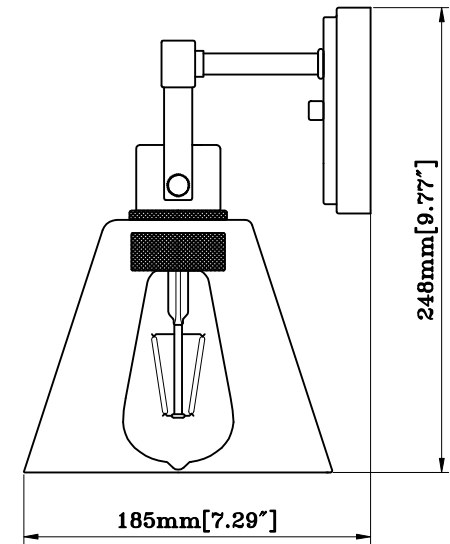

NO.100954031 SPEC

Fixture size:644 X 185 X 248mm

TOP VIEW

SIDE VIEW