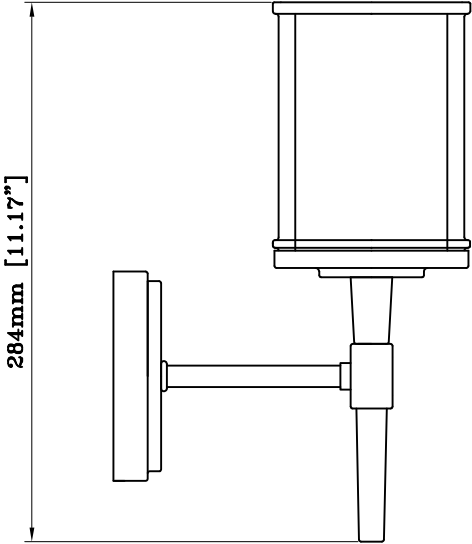

NO. 100954098 SPEC

Fixture size: 561 X 187 X 284mm

TOP VIEW

SIDE VIEW