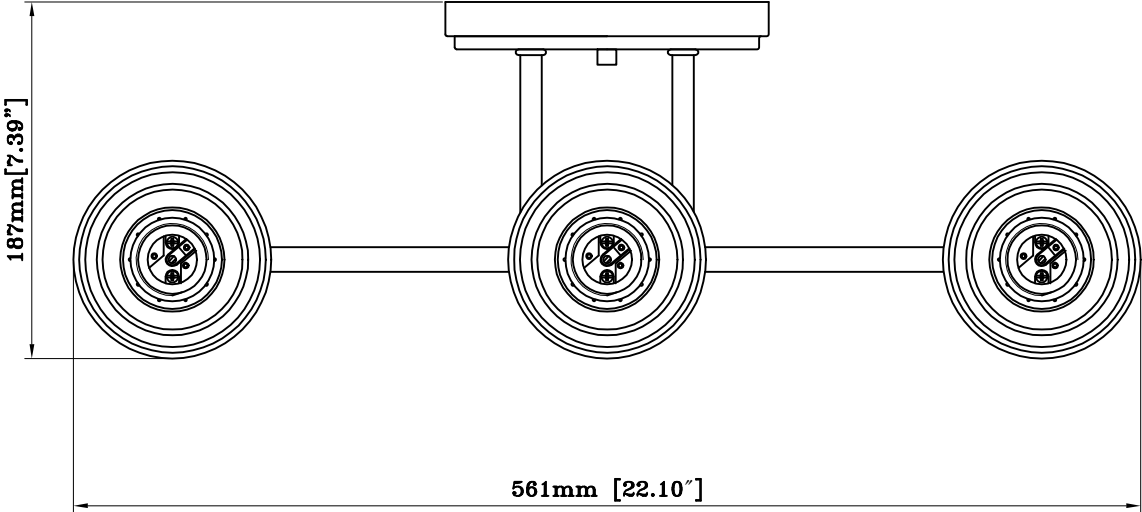

NO. 100954098 SPEC

Fixture size: 561 X 187 X 284mm

TOP VIEW

SIDE VIEW