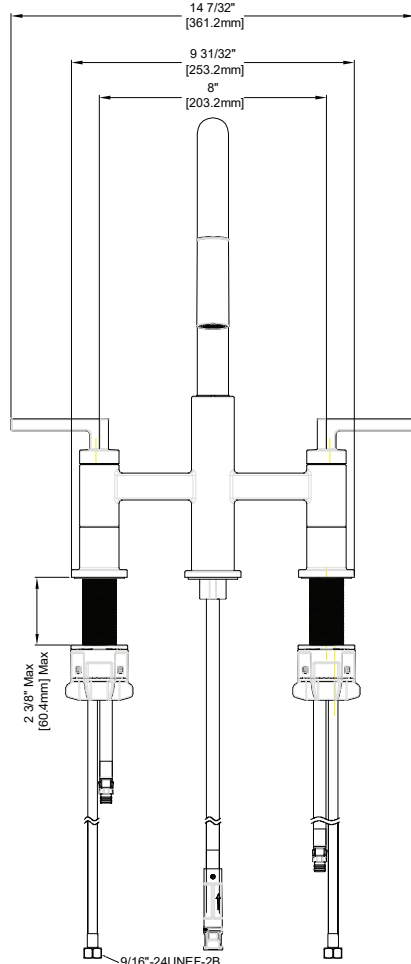

Asher Pull Down Bridge Kitchen Faucet

Features

- Fits 3 hole sinks
- ABS 2 function sprayhead
- Ceramic disc cartridge
- Metal lever handle
- 1.75 gpm (6.6 L/min) max

MODEL# Finish

101137479	Chrome
101137438	Brushed Gold
101137487	Matte Black

Approvals

Product Diagrams

Front

Side

Please call our toll-free Technical Support line at 877-580-5682 for additional assistance or missing parts.

Asher Pull Down Bridge Kitchen Faucet

Replacement Parts List

Part	Part #	Description
1.1	RP13938*	Metal Handle Assembly - Cold
1.2	RP13939*	Metal Handle Assembly - Hot
2	RP70145	Connector
3	RP70903	Retainer Nut
4.1	RP20068	Ceramic Disc Cartridge - Cold
4.2	RP20067	Ceramic Disc Cartridge - Hot
5	RP56161	Quick install nut
6	RP70867	Quick connect assembly
7	RP70902	Weight
8	RP38642*	Spray head
9	RP70421	Block
10	RP60002	O-Ring
11	RP60089	O-Ring
12	RP70697	Quick connect assembly