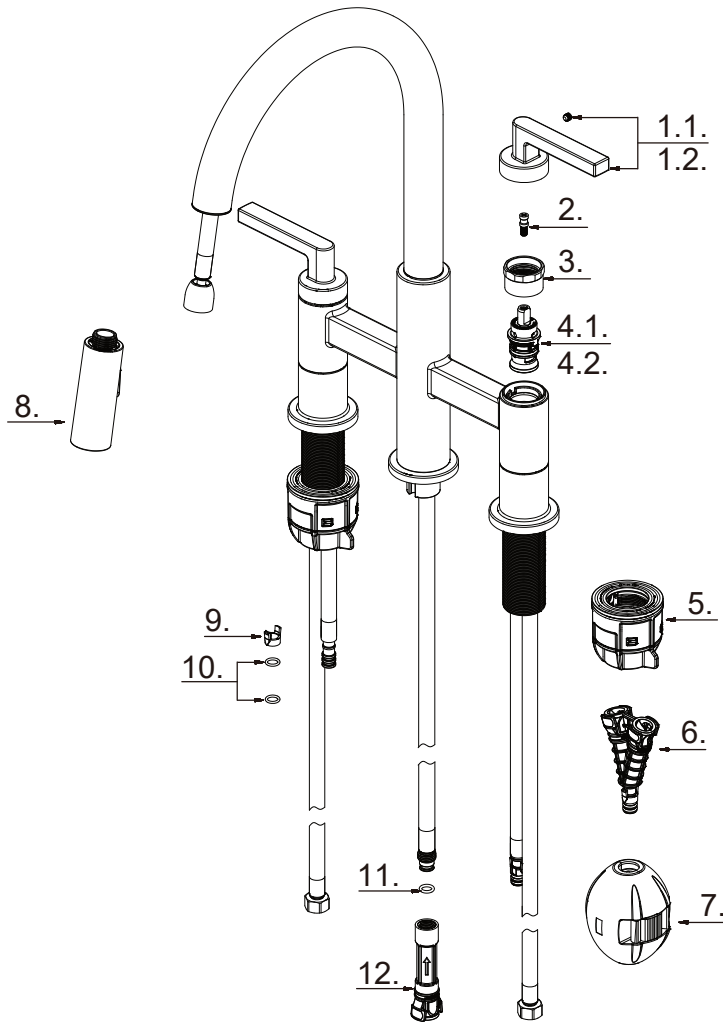

Asher Pull Down Bridge Kitchen Faucet

Features

- Fits 3 hole sinks
- ABS 2 function sprayhead
- Ceramic disc cartridge
- Metal lever handle
- 1.75 gpm (6.6 L/min) max

MODEL# Finish

101137479	Chrome
101137438	Brushed Gold
101137487	Matte Black

Approvals

Product Diagrams

Front

Side

Please call our toll-free Technical Support line at 877-580-5682 for additional assistance or missing parts.

Asher Pull Down Bridge Kitchen Faucet

Replacement Parts List

Part	Part #	Description
1.1	RP13938*	Metal Handle Assembly - Cold
1.2	RP13939*	Metal Handle Assembly - Hot
2	RP70145	Connector
3	RP70903	Retainer Nut
4.1	RP20068	Ceramic Disc Cartridge - Cold
4.2	RP20067	Ceramic Disc Cartridge - Hot
5	RP56161	Quick install nut
6	RP70867	Quick connect assembly
7	RP70902	Weight
8	RP38642*	Spray head
9	RP70421	Block
10	RP60002	O-Ring
11	RP60089	O-Ring
12	RP70697	Quick connect assembly