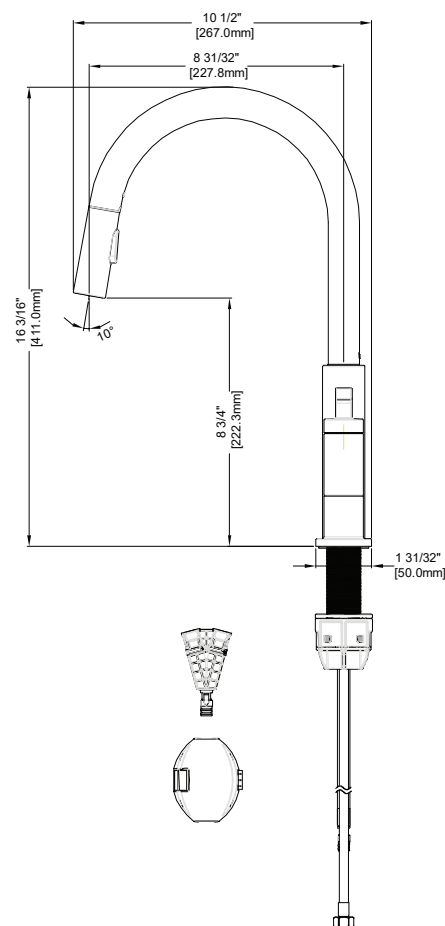

Asher Pull Down Bridge Kitchen Faucet

Features

- Fits 3 hole sinks
- ABS 2 function sprayhead
- Ceramic disc cartridge
- Metal lever handle
- 1.75 gpm (6.6 L/min) max

MODEL# Finish

101137479	Chrome
101137438	Brushed Gold
101137487	Matte Black

Approvals

Product Diagrams

Front

Side

Please call our toll-free Technical Support line at 877-580-5682 for additional assistance or missing parts.

Asher Pull Down Bridge Kitchen Faucet

Replacement Parts List

Part	Part #	Description
1.1	RP13938*	Metal Handle Assembly - Cold
1.2	RP13939*	Metal Handle Assembly - Hot
2	RP70145	Connector
3	RP70903	Retainer Nut
4.1	RP20068	Ceramic Disc Cartridge - Cold
4.2	RP20067	Ceramic Disc Cartridge - Hot
5	RP56161	Quick install nut
6	RP70867	Quick connect assembly
7	RP70902	Weight
8	RP38642*	Spray head
9	RP70421	Block
10	RP60002	O-Ring
11	RP60089	O-Ring
12	RP70697	Quick connect assembly