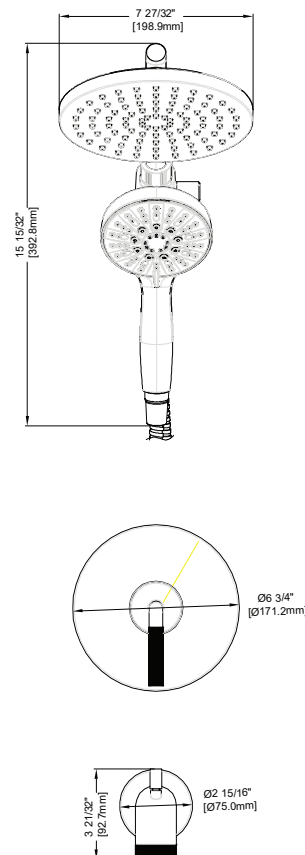

Lizzie Tub Shower Faucet Set w/ Handheld Magnetic Shower Head

Features

- Slip Fit Tub Spout
- With handle magnetic shower head
- Ceramic disc cartridge
- Metal lever handle
- 1.75 gpm (6.6 L/min) max. @ 80 psi for shower
- Rough in valve is included

MODEL#	Finish
101138097	Brushed Ni ckel Finish
101137966	Brushed Gold
101137974	Matte Black

Approvals

Product Diagrams

Front

Side

Please call our toll-free Technical Support line at 877-580-5682 for additional assistance or missing parts.

Lizzie Tub Shower Faucet Set w/ Handheld Magnetic Shower Head

Replacement Parts List

Part	Part #	Description
1	RP38010*	Shower flange
2	RP38086*	Shower arm
3	RP70905*	Bracket
4	RP38645*	Handshower
5	RP38646*	Spray head
6	RP38634*	Hose
7	RP20124	Ceramic Disc Cartridge
8	RP7072601	Retainer Nut
9	RP80875*	Escutcheon
10	RP13942*	Handle assembly
11	RP70770	Plug
12	RP33135*	Tub spout
13	RP70906	Test cap

* Represent for 04:BN / 4408:BG / 7001:MB