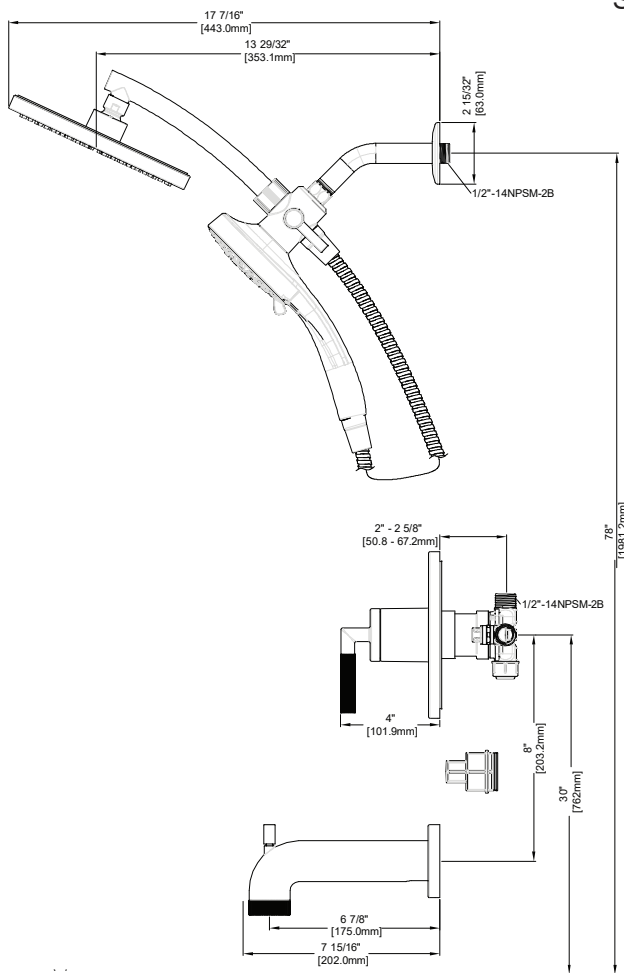

Lizzie Tub Shower Faucet Set w/ Handheld Magnetic Shower Head

Features

- Slip Fit Tub Spout
- With handle magnetic shower head
- Ceramic disc cartridge
- Metal lever handle
- 1.75 gpm (6.6 L/min) max. @ 80 psi for shower
- Rough in valve is included

MODEL#	Finish
101138097	Brushed Ni ckel Finish
101137966	Brushed Gold
101137974	Matte Black

Approvals

Product Diagrams

Front

Side

Please call our toll-free Technical Support line at 877-580-5682 for additional assistance or missing parts.

Lizzie Tub Shower Faucet Set w/ Handheld Magnetic Shower Head

Replacement Parts List

Part	Part #	Description
1	RP38010*	Shower flange
2	RP38086*	Shower arm
3	RP70905*	Bracket
4	RP38645*	Handshower
5	RP38646*	Spray head
6	RP38634*	Hose
7	RP20124	Ceramic Disc Cartridge
8	RP7072601	Retainer Nut
9	RP80875*	Escutcheon
10	RP13942*	Handle assembly
11	RP70770	Plug
12	RP33135*	Tub spout
13	RP70906	Test cap

* Represent for 04:BN / 4408:BG / 7001:MB