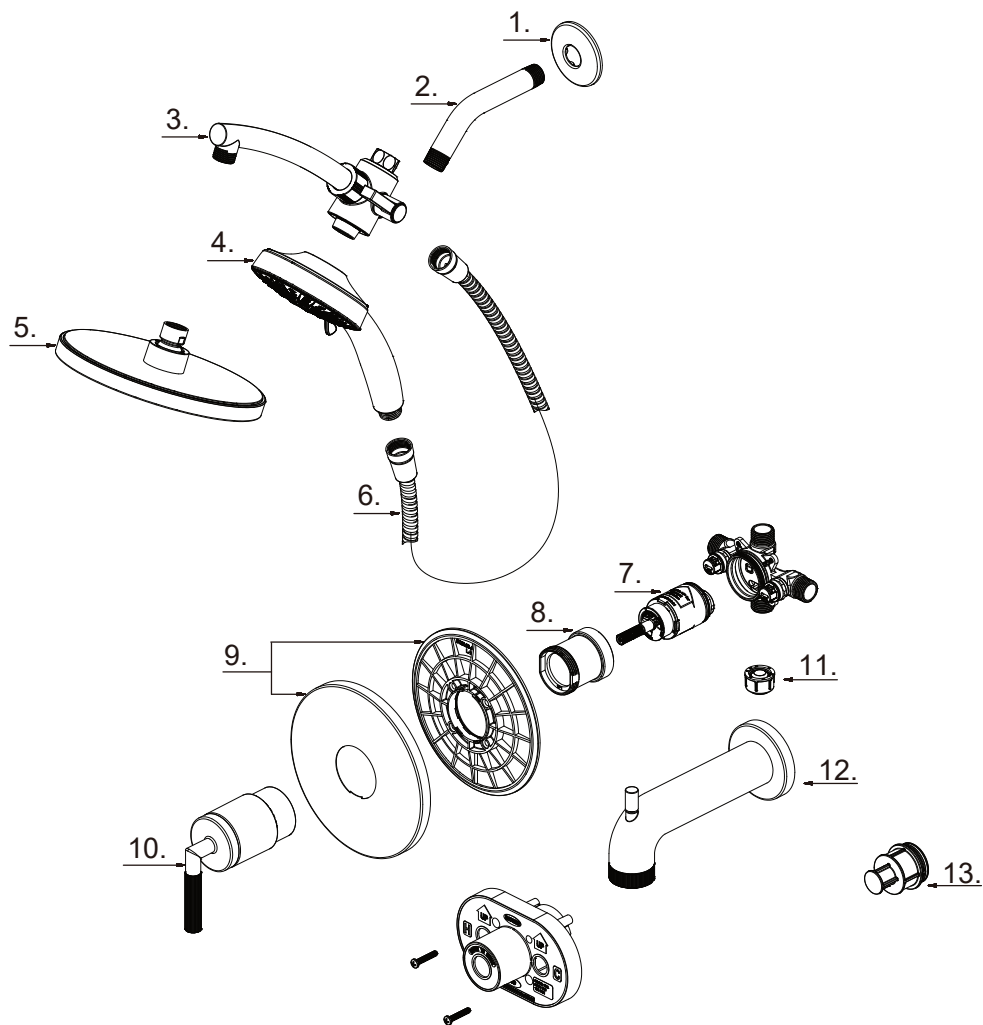

Lizzie Tub Shower Faucet Set w/ Handheld Magnetic Shower Head

Features

- Slip Fit Tub Spout
- With handle magnetic shower head
- Ceramic disc cartridge
- Metal lever handle
- 1.75 gpm (6.6 L/min) max. @ 80 psi for shower
- Rough in valve is included

MODEL#	Finish
101138097	Brushed Ni ckel Finish
101137966	Brushed Gold
101137974	Matte Black

Approvals

Product Diagrams

Front

Side

Please call our toll-free Technical Support line at 877-580-5682 for additional assistance or missing parts.

Lizzie Tub Shower Faucet Set w/ Handheld Magnetic Shower Head

Replacement Parts List

Part	Part #	Description
1	RP38010*	Shower flange
2	RP38086*	Shower arm
3	RP70905*	Bracket
4	RP38645*	Handshower
5	RP38646*	Spray head
6	RP38634*	Hose
7	RP20124	Ceramic Disc Cartridge
8	RP7072601	Retainer Nut
9	RP80875*	Escutcheon
10	RP13942*	Handle assembly
11	RP70770	Plug
12	RP33135*	Tub spout
13	RP70906	Test cap