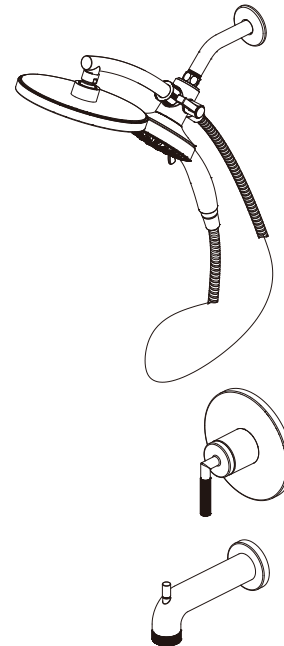

Lizzie Tub Shower Faucet Set w/ Handheld Magnetic Shower Head

Features

- Slip Fit Tub Spout
- With handle magnetic shower head
- Ceramic disc cartridge
- Metal lever handle
- 1.75 gpm (6.6 L/min) max. @ 80 psi for shower
- Rough in valve is included

MODEL#	Finish
101138097	Brushed Ni ckel Finish
101137966	Brushed Gold
101137974	Matte Black

Approvals

Product Diagrams

Front

Side

Please call our toll-free Technical Support line at 877-580-5682 for additional assistance or missing parts.

Lizzie Tub Shower Faucet Set w/ Handheld Magnetic Shower Head

Replacement Parts List

Part	Part #	Description
1	RP38010*	Shower flange
2	RP38086*	Shower arm
3	RP70905*	Bracket
4	RP38645*	Handshower
5	RP38646*	Spray head
6	RP38634*	Hose
7	RP20124	Ceramic Disc Cartridge
8	RP7072601	Retainer Nut
9	RP80875*	Escutcheon
10	RP13942*	Handle assembly
11	RP70770	Plug
12	RP33135*	Tub spout
13	RP70906	Test cap