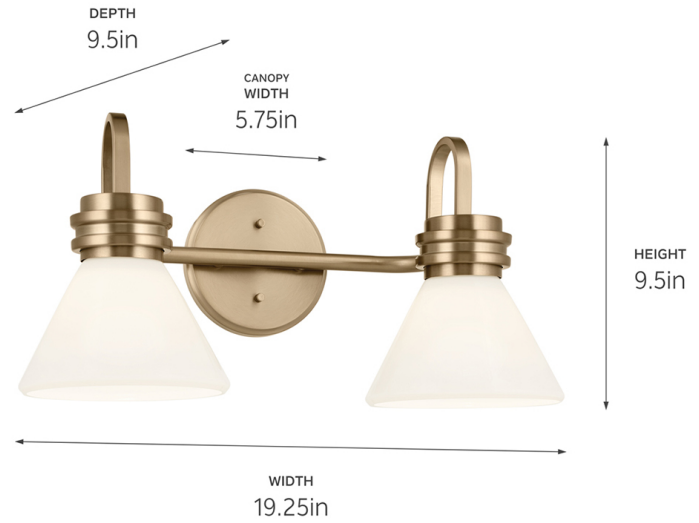

SPECIFICATIONS

Certifications/Qualifications

ADA Compliant	No
Prop65	Yes
Location Rating	Damp kichler.com/warranty

Dimensions

Height	9.5"
Width	19.25"
Height From Center Of Wall Opening (Spec Sheet)	5.25"
Extension	9.5"
Weight	4 LBS
Canopy Depth	0.75"

Electrical

Input Voltage	120 V

Light Source

Light Source	Bulb
Lamp Included	Not Included
# Of Bulbs/LED Modules	2
Max Or Nominal Watt	60 W
Lamp Type	A, G25
Socket Type	E26 (Medium)
Dimmable	Yes
Dimmable Notes	Dimmable When Used With Dimmer Switch (sold Separately); When Using LED Bulbs, See Bulb Manufacturer Dimming Specifications.

Mounting/Installation

Interior/Exterior	Interior Product
Mounting Weight	2.75 LBS
Lead Wire Length	6
Wire Connectors	Wire Nuts

FIXTURE ATTRIBUTES

Housing/Glass

Primary Material	Steel
Shade Included	No
Shade Dimensions	7 DIA X 4.5 H

Product/Ordering Information

SKU	55154CPZ
Finish	Champagne Bronze
UPC	783927035170

Finishes

- Black | Champagne Bronze
- Champagne Bronze
- Chrome