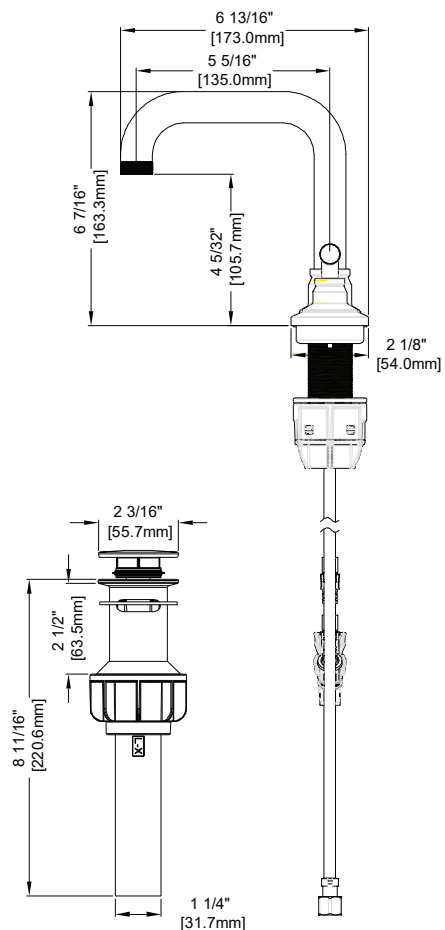

Duke 8" Widespread Faucet

Features

- Fits 3 hole sinks
- Push pop-up drain assembly
- Ceramic disc cartridge
- Metal lever handle
- 1.2 gpm (4.5 L/min) max

MODEL# Finish

101369304	Matte Black /Brushed Gold
101369148	Matte Black /Brushed Nickel

Approvals

Product Diagrams

Front

Side

Please call our toll-free Technical Support line at 877-580-5682 for additional assistance or missing parts.

Duke 8" Widespread Faucet

Replacement Parts List

Part	Part #	Description	* Represent for
1	RP805467001	Accessorize cap	
2	RP50002	Set Screw	
3	RP13931*	Handle	9068:MB+BG / 85:MB+BN
4	RP70899	Connector	
5	RP171887001	Handle Seat	
6	RP70723	Retainer Nut	
7.1	RP20080	Ceramic Disc Cartridge - Cold	
7.2	RP20079	Ceramic Disc Cartridge - Hot	
8	RP70897	Sleeve	
9	RP56161	Quick Install Nut	
10	RP70421	Block	
11	RP60002	O-Ring	
12	RP30324*	Aerator 1.2 gpm	4408:BG / 04:BN
13	RP70765	Quick Connecting Assembly	
14	RP402697001	Pop-Up Assembly	