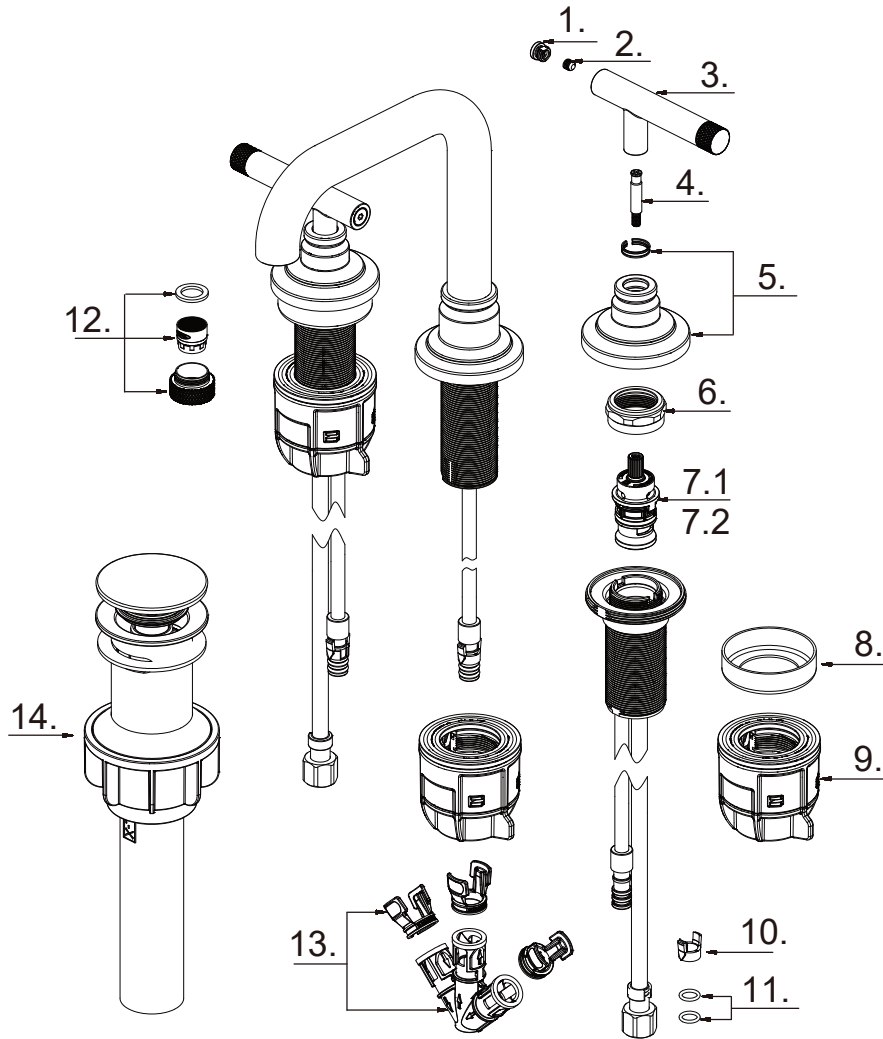

Duke 8" Widespread Faucet

Features

- Fits 3 hole sinks
- Push pop-up drain assembly
- Ceramic disc cartridge
- Metal lever handle
- 1.2 gpm (4.5 L/min) max

MODEL# Finish

101369304	Matte Black /Brushed Gold
101369148	Matte Black /Brushed Nickel

Approvals

Product Diagrams

Front

Side

Please call our toll-free Technical Support line at 877-580-5682 for additional assistance or missing parts.

Duke 8" Widespread Faucet

Replacement Parts List

Part	Part #	Description	* Represent for
1	RP805467001	Accessorize cap	
2	RP50002	Set Screw	
3	RP13931*	Handle	9068:MB+BG / 85:MB+BN
4	RP70899	Connector	
5	RP171887001	Handle Seat	
6	RP70723	Retainer Nut	
7.1	RP20080	Ceramic Disc Cartridge - Cold	
7.2	RP20079	Ceramic Disc Cartridge - Hot	
8	RP70897	Sleeve	
9	RP56161	Quick Install Nut	
10	RP70421	Block	
11	RP60002	O-Ring	
12	RP30324*	Aerator 1.2 gpm	4408:BG / 04:BN
13	RP70765	Quick Connecting Assembly	
14	RP402697001	Pop-Up Assembly	