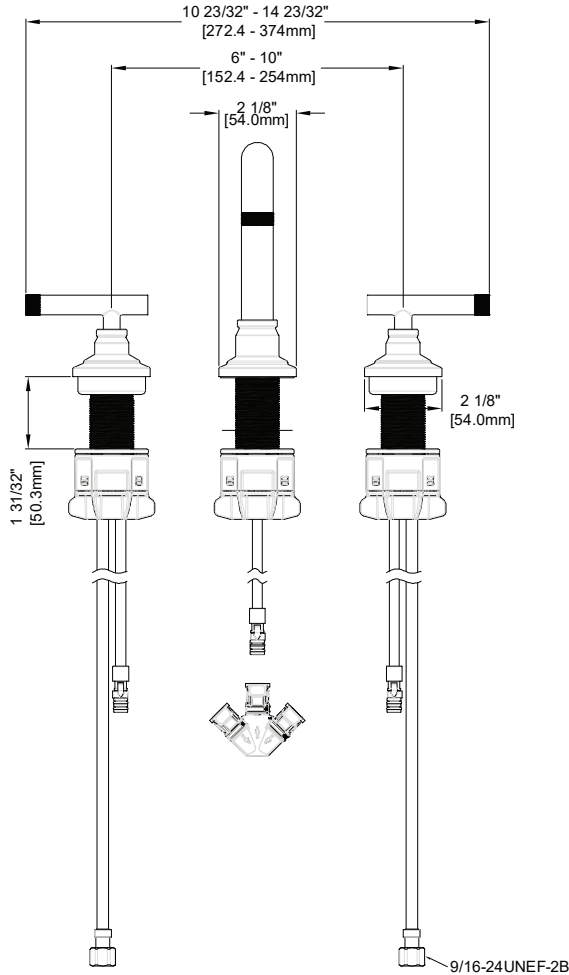

Duke 8" Widespread Faucet

Features

- Fits 3 hole sinks
- Push pop-up drain assembly
- Ceramic disc cartridge
- Metal lever handle
- 1.2 gpm (4.5 L/min) max

MODEL# Finish

101369304	Matte Black /Brushed Gold
101369148	Matte Black /Brushed Nickel

Approvals

Product Diagrams

Front

Side

Please call our toll-free Technical Support line at 877-580-5682 for additional assistance or missing parts.

Duke 8" Widespread Faucet

Replacement Parts List

Part	Part #	Description	* Represent for
1	RP805467001	Accessorize cap	
2	RP50002	Set Screw	
3	RP13931*	Handle	9068:MB+BG / 85:MB+BN
4	RP70899	Connector	
5	RP171887001	Handle Seat	
6	RP70723	Retainer Nut	
7.1	RP20080	Ceramic Disc Cartridge - Cold	
7.2	RP20079	Ceramic Disc Cartridge - Hot	
8	RP70897	Sleeve	
9	RP56161	Quick Install Nut	
10	RP70421	Block	
11	RP60002	O-Ring	
12	RP30324*	Aerator 1.2 gpm	4408:BG / 04:BN
13	RP70765	Quick Connecting Assembly	
14	RP402697001	Pop-Up Assembly	