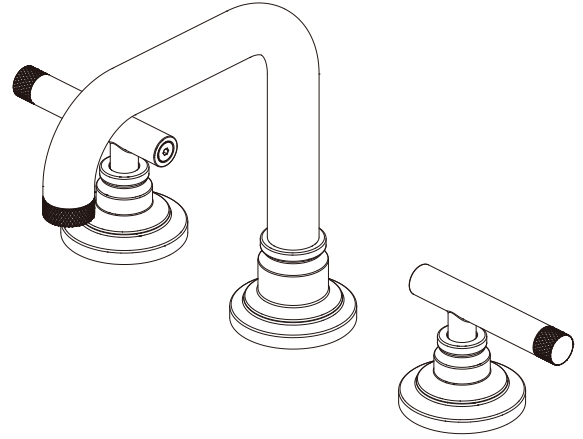

Duke 8" Widespread Faucet

Features

- Fits 3 hole sinks
- Push pop-up drain assembly
- Ceramic disc cartridge
- Metal lever handle
- 1.2 gpm (4.5 L/min) max

MODEL# Finish

101369304	Matte Black /Brushed Gold
101369148	Matte Black /Brushed Nickel

Approvals

Product Diagrams

Front

Side

Please call our toll-free Technical Support line at 877-580-5682 for additional assistance or missing parts.

Duke 8" Widespread Faucet

Replacement Parts List

Part	Part #	Description	* Represent for
1	RP805467001	Accessorize cap	
2	RP50002	Set Screw	
3	RP13931*	Handle	9068:MB+BG / 85:MB+BN
4	RP70899	Connector	
5	RP171887001	Handle Seat	
6	RP70723	Retainer Nut	
7.1	RP20080	Ceramic Disc Cartridge - Cold	
7.2	RP20079	Ceramic Disc Cartridge - Hot	
8	RP70897	Sleeve	
9	RP56161	Quick Install Nut	
10	RP70421	Block	
11	RP60002	O-Ring	
12	RP30324*	Aerator 1.2 gpm	4408:BG / 04:BN
13	RP70765	Quick Connecting Assembly	
14	RP402697001	Pop-Up Assembly	