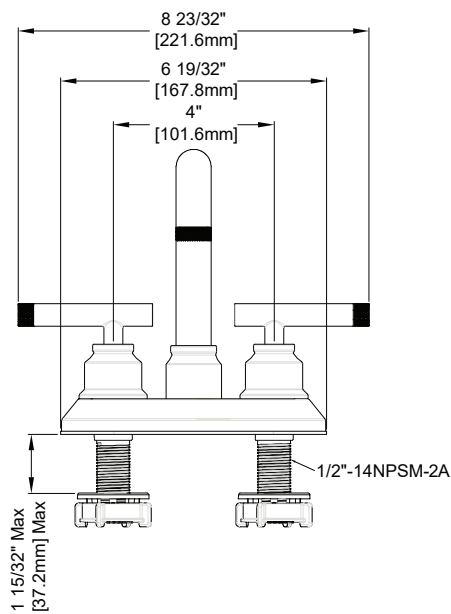

Duke 4" Centerset Faucet

Features

- Fits 3 hole sinks
- Push pop-up drain assembly
- Ceramic disc cartridge
- Metal lever handle
- 1.2 gpm (4.5 L/min) max

MODEL# Finish

101369536	Matte Black /Brushed Gold
101369114	Matte Black /Brushed Nickel

Approvals

Product Diagrams

Front

Side

Please call our toll-free Technical Support line at 877-580-5682 for additional assistance or missing parts.

Duke 4" Centerset Faucet

Replacement Parts List

Part	Part #	Description	* Represent for
1	RP805467001	Accessorize cap	
2	RP50002	Set Screw	
3	RP13931*	Handle	9068:MB+BG / 85:MB+BN
4	RP70899	Connector	
5	RP171897001	Handle Seat	
6	RP70723	Retainer Nut	
7	RP20080	Ceramic Disc Cartridge - Cold	
8	RP20079	Ceramic Disc Cartridge - Hot	
9	RP80182	Gasket	
10	RP30324*	Aerator 1.2 gpm	4408:BG / 04:BN
11	RP56095	Easy install nut	
12	RP402697001	Pop-Up Assembly	