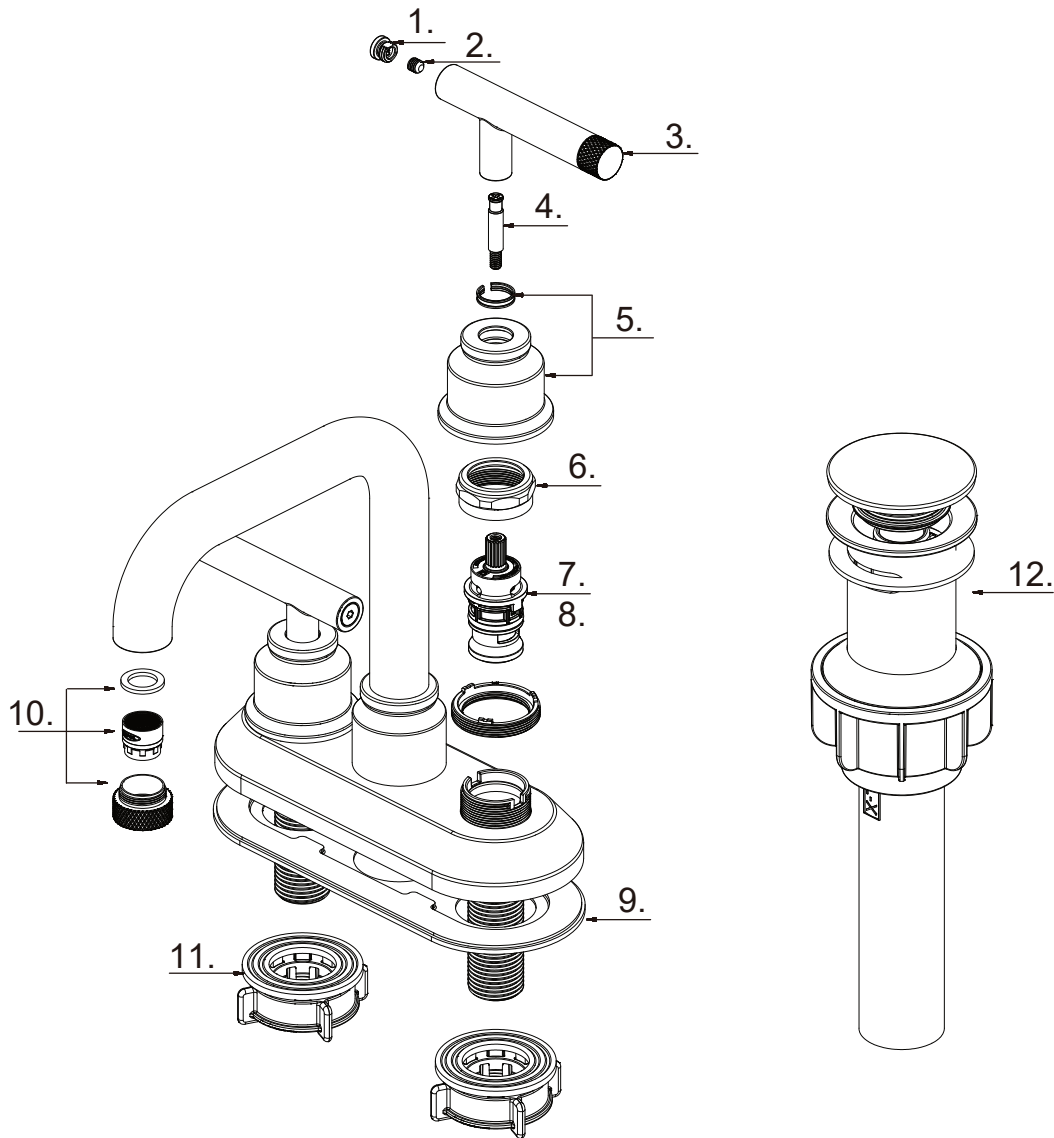

Duke 4" Centerset Faucet

Features

- Fits 3 hole sinks
- Push pop-up drain assembly
- Ceramic disc cartridge
- Metal lever handle
- 1.2 gpm (4.5 L/min) max

MODEL# Finish

101369536	Matte Black /Brushed Gold
101369114	Matte Black /Brushed Nickel

Approvals

Product Diagrams

Front

Side

Please call our toll-free Technical Support line at 877-580-5682 for additional assistance or missing parts.

Duke 4" Centerset Faucet

Replacement Parts List

Part	Part #	Description	* Represent for
1	RP805467001	Accessorize cap	
2	RP50002	Set Screw	
3	RP13931*	Handle	9068:MB+BG / 85:MB+BN
4	RP70899	Connector	
5	RP171897001	Handle Seat	
6	RP70723	Retainer Nut	
7	RP20080	Ceramic Disc Cartridge - Cold	
8	RP20079	Ceramic Disc Cartridge - Hot	
9	RP80182	Gasket	
10	RP30324*	Aerator 1.2 gpm	4408:BG / 04:BN
11	RP56095	Easy install nut	
12	RP402697001	Pop-Up Assembly	