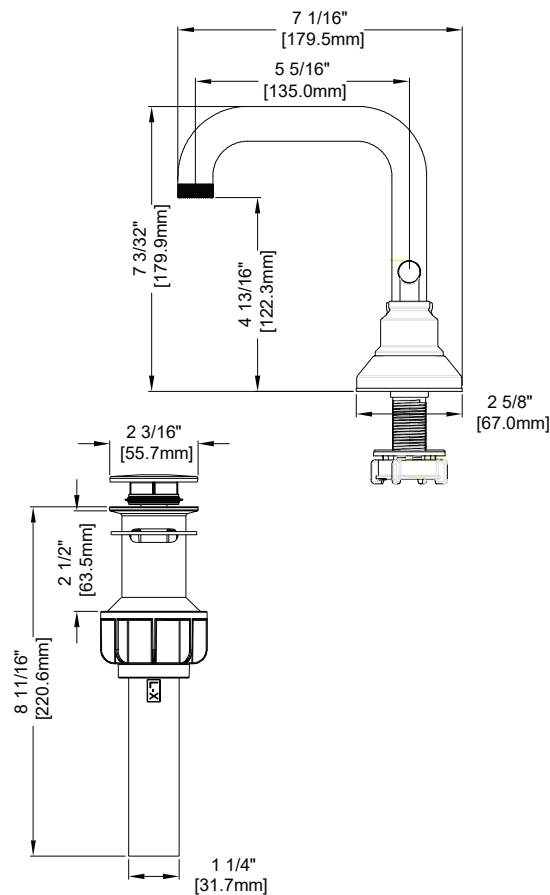

Duke 4" Centerset Faucet

Features

- Fits 3 hole sinks
- Push pop-up drain assembly
- Ceramic disc cartridge
- Metal lever handle
- 1.2 gpm (4.5 L/min) max

MODEL# Finish

101369536	Matte Black /Brushed Gold
101369114	Matte Black /Brushed Nickel

Approvals

Product Diagrams

Front

Side

Please call our toll-free Technical Support line at 877-580-5682 for additional assistance or missing parts.

Duke 4" Centerset Faucet

Replacement Parts List

Part	Part #	Description	* Represent for
1	RP805467001	Accessorize cap	
2	RP50002	Set Screw	
3	RP13931*	Handle	9068:MB+BG / 85:MB+BN
4	RP70899	Connector	
5	RP171897001	Handle Seat	
6	RP70723	Retainer Nut	
7	RP20080	Ceramic Disc Cartridge - Cold	
8	RP20079	Ceramic Disc Cartridge - Hot	
9	RP80182	Gasket	
10	RP30324*	Aerator 1.2 gpm	4408:BG / 04:BN
11	RP56095	Easy install nut	
12	RP402697001	Pop-Up Assembly	