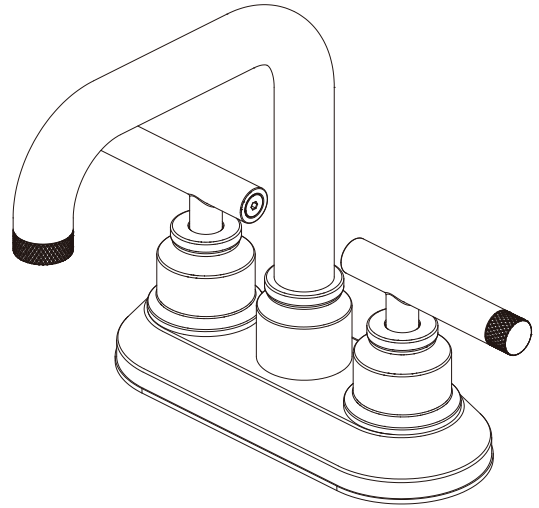

Duke 4" Centerset Faucet

Features

- Fits 3 hole sinks
- Push pop-up drain assembly
- Ceramic disc cartridge
- Metal lever handle
- 1.2 gpm (4.5 L/min) max

MODEL# Finish

101369536	Matte Black /Brushed Gold
101369114	Matte Black /Brushed Nickel

Approvals

Product Diagrams

Front

Side

Please call our toll-free Technical Support line at 877-580-5682 for additional assistance or missing parts.

Duke 4" Centerset Faucet

Replacement Parts List

Part	Part #	Description	* Represent for
1	RP805467001	Accessorize cap	
2	RP50002	Set Screw	
3	RP13931*	Handle	9068:MB+BG / 85:MB+BN
4	RP70899	Connector	
5	RP171897001	Handle Seat	
6	RP70723	Retainer Nut	
7	RP20080	Ceramic Disc Cartridge - Cold	
8	RP20079	Ceramic Disc Cartridge - Hot	
9	RP80182	Gasket	
10	RP30324*	Aerator 1.2 gpm	4408:BG / 04:BN
11	RP56095	Easy install nut	
12	RP402697001	Pop-Up Assembly	