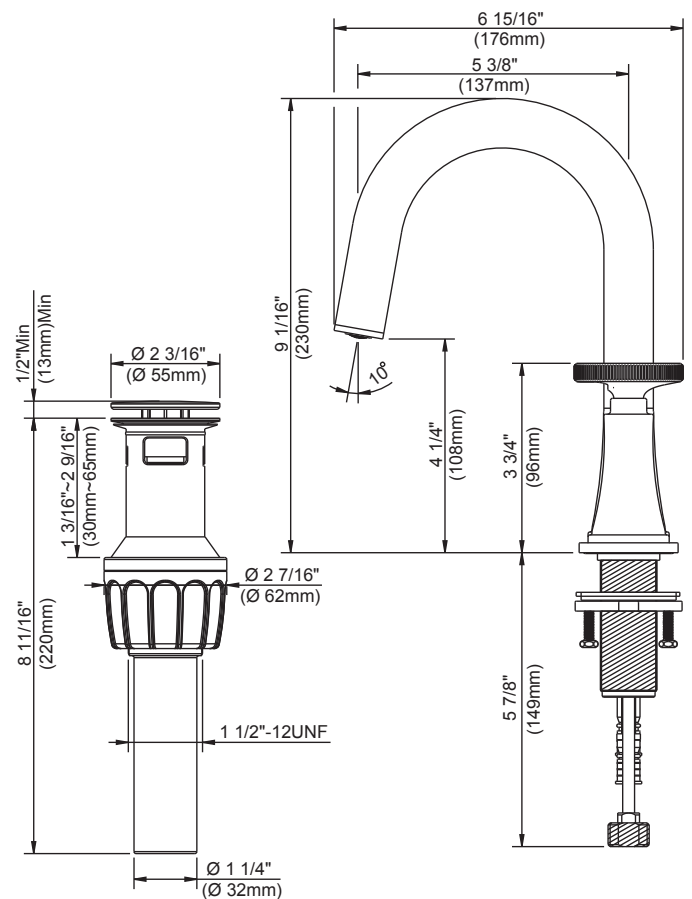

Abbey 8" Widespread Faucet

Features

- Fits 3 hole sinks
- Push pop-up drain assembly
- Ceramic disc cartridge
- Metal round handles
- 1.2 gpm (4.5 L/min) max

ITEM#	MODEL#	Finish
101372563	RFW6AC056CP	Chrome Finish
101372878	RFW6AC056CZ	Brushed Gold Finish

Approvals

Warranty

Limited Lifetime Warranty

Product Diagrams

Front

Side

Please call our toll-free Technical Support line at 1-888-328-2383 or support@globeunion.com for additional assistance or missing parts.

Abbey 8" Widespread Faucet

Replacement Parts List

Part	Part #	Description
1	A028658	Handle Cap
2.1	A662B99C	Metal Handle Assembly - Cold
2.1	A662B99H	Metal Handle Assembly - Hot
3.1	A66G378C	Handle Extension Assembly - Cold
3.2	A66G378H	Handle Extension Assembly - Hot
4	A016022	Retainer Nut
5.1	A507004N	Ceramic Disc Cartridge - Cold
5.2	A507003N	Ceramic Disc Cartridge - Hot
6	A663C24ZN	Mounting Hardware
7	A553058N	Aerator Insert 1.2 gpm
8	A663347	Mounting Hardware
9	A135141N	Connecting Hose
10	A505218	Push Down Drain