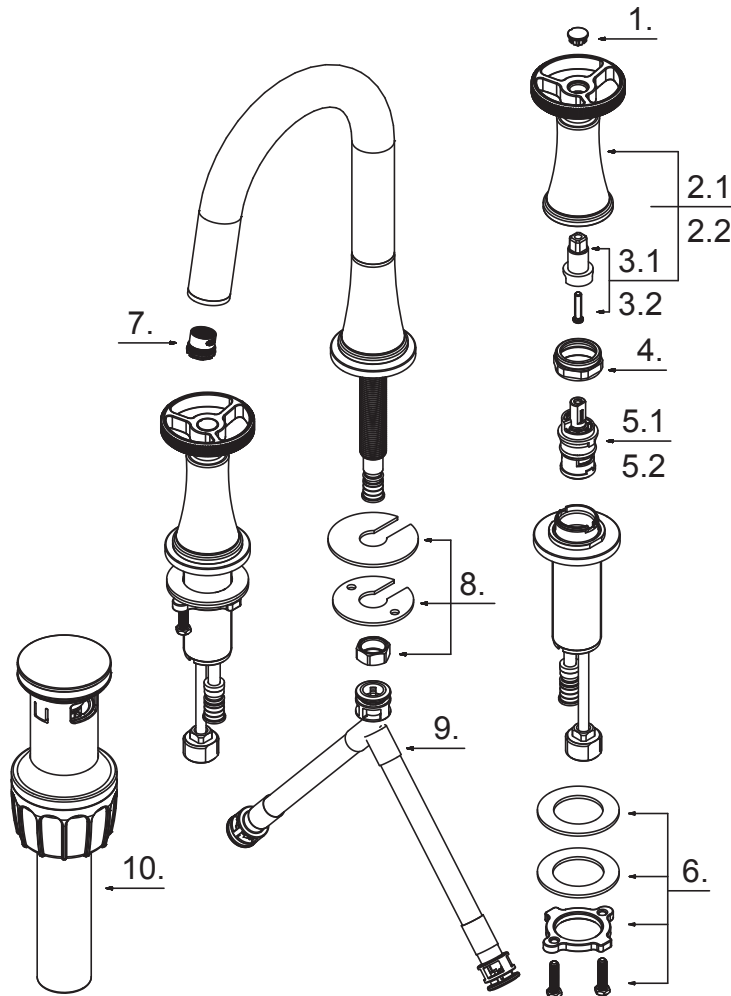

Abbey 8" Widespread Faucet

Features

- Fits 3 hole sinks
- Push pop-up drain assembly
- Ceramic disc cartridge
- Metal round handles
- 1.2 gpm (4.5 L/min) max

ITEM#	MODEL#	Finish
101372563	RFW6AC056CP	Chrome Finish
101372878	RFW6AC056CZ	Brushed Gold Finish

Approvals

Warranty

Limited Lifetime Warranty

Product Diagrams

Front

Side

Please call our toll-free Technical Support line at 1-888-328-2383 or support@globeunion.com for additional assistance or missing parts.

Abbey 8" Widespread Faucet

Replacement Parts List

Part	Part #	Description
1	A028658	Handle Cap
2.1	A662B99C	Metal Handle Assembly - Cold
2.1	A662B99H	Metal Handle Assembly - Hot
3.1	A66G378C	Handle Extension Assembly - Cold
3.2	A66G378H	Handle Extension Assembly - Hot
4	A016022	Retainer Nut
5.1	A507004N	Ceramic Disc Cartridge - Cold
5.2	A507003N	Ceramic Disc Cartridge - Hot
6	A663C24ZN	Mounting Hardware
7	A553058N	Aerator Insert 1.2 gpm
8	A663347	Mounting Hardware
9	A135141N	Connecting Hose
10	A505218	Push Down Drain