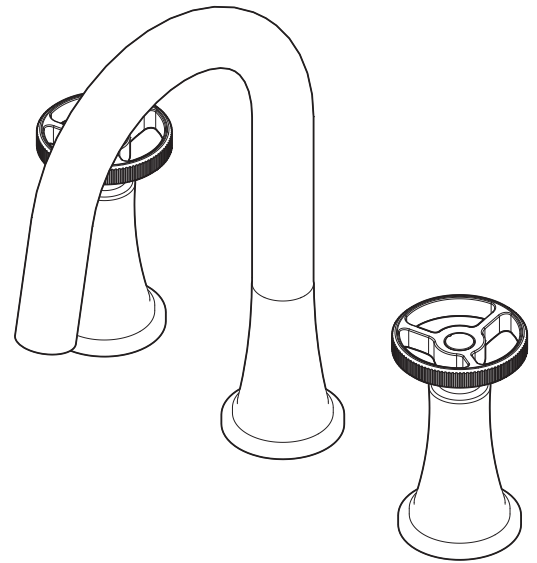

Abbey 8" Widespread Faucet

Features

- Fits 3 hole sinks
- Push pop-up drain assembly
- Ceramic disc cartridge
- Metal round handles
- 1.2 gpm (4.5 L/min) max

ITEM#	MODEL#	Finish
101372563	RFW6AC056CP	Chrome Finish
101372878	RFW6AC056CZ	Brushed Gold Finish

Approvals

Warranty

Limited Lifetime Warranty

Product Diagrams

Front

Side

Please call our toll-free Technical Support line at 1-888-328-2383 or support@globeunion.com for additional assistance or missing parts.

Abbey 8" Widespread Faucet

Replacement Parts List

Part	Part #	Description
1	A028658	Handle Cap
2.1	A662B99C	Metal Handle Assembly - Cold
2.1	A662B99H	Metal Handle Assembly - Hot
3.1	A66G378C	Handle Extension Assembly - Cold
3.2	A66G378H	Handle Extension Assembly - Hot
4	A016022	Retainer Nut
5.1	A507004N	Ceramic Disc Cartridge - Cold
5.2	A507003N	Ceramic Disc Cartridge - Hot
6	A663C24ZN	Mounting Hardware
7	A553058N	Aerator Insert 1.2 gpm
8	A663347	Mounting Hardware
9	A135141N	Connecting Hose
10	A505218	Push Down Drain