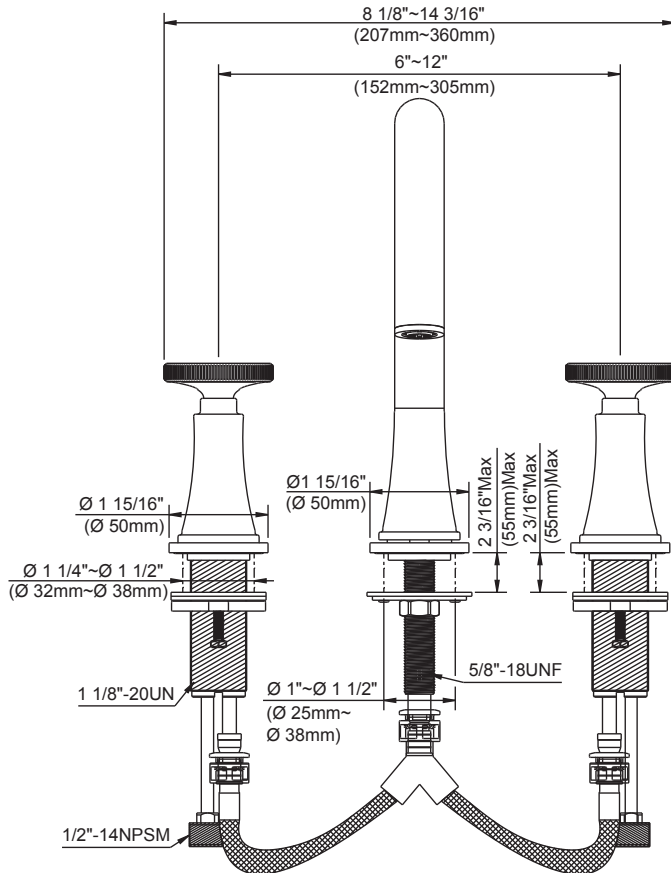

Abbey 8" Widespread Faucet

Features

- Fits 3 hole sinks
- Push pop-up drain assembly
- Ceramic disc cartridge
- Metal round handles
- 1.2 gpm (4.5 L/min) max

ITEM#	MODEL#	Finish
101372563	RFW6AC056CP	Chrome Finish
101372878	RFW6AC056CZ	Brushed Gold Finish

Approvals

Warranty

Limited Lifetime Warranty

Product Diagrams

Front

Side

Please call our toll-free Technical Support line at 1-888-328-2383 or support@globeunion.com for additional assistance or missing parts.

Abbey 8" Widespread Faucet

Replacement Parts List

Part	Part #	Description
1	A028658	Handle Cap
2.1	A662B99C	Metal Handle Assembly - Cold
2.1	A662B99H	Metal Handle Assembly - Hot
3.1	A66G378C	Handle Extension Assembly - Cold
3.2	A66G378H	Handle Extension Assembly - Hot
4	A016022	Retainer Nut
5.1	A507004N	Ceramic Disc Cartridge - Cold
5.2	A507003N	Ceramic Disc Cartridge - Hot
6	A663C24ZN	Mounting Hardware
7	A553058N	Aerator Insert 1.2 gpm
8	A663347	Mounting Hardware
9	A135141N	Connecting Hose
10	A505218	Push Down Drain