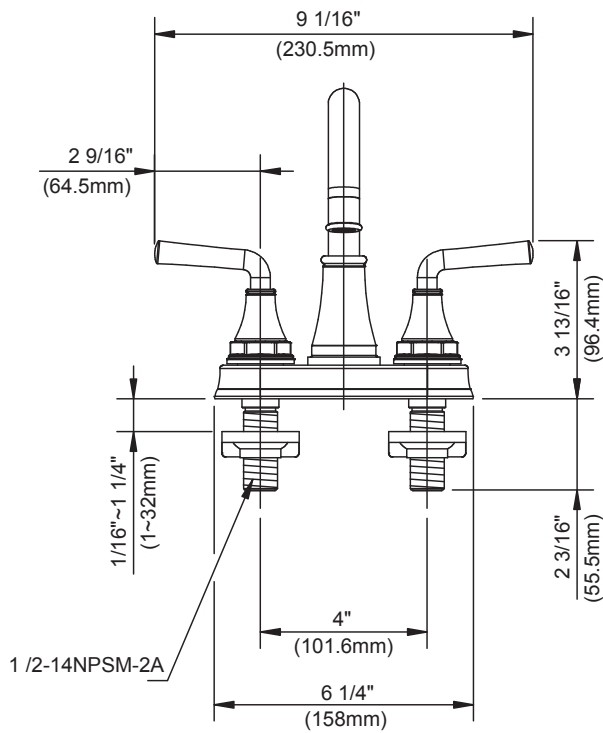

Tano 4" Centerset Faucet

Features

- Fits 3 hole sinks
- Push pop-up drain assembly
- Ceramic disc cartridge
- Metal lever handle
- 1.2 gpm (4.5 L/min) max

ITEM#	MODEL#	Finish
101372696	RF51A1128CZ	Brushed Gold Finish
101372704	RF51A1128BL	Matte Black Finish

Approvals

Warranty

Limited Lifetime Warranty

Product Diagrams

Front

Side

Please call our toll-free Technical Support line at 1-888-328-2383 or support@globeunion.com for additional assistance or missing parts.

Tano 4" Centerset Faucet

Replacement Parts List

Part	Part #	Description
1	A008003	Screw
2	A66E876	Metal Handle Assembly
3.1	A66D574CCP	Handle Adapter - Cold
3.2	A66D574HCP	Handle Adapter - Hot
4	A66D642CP	Retainer Nut Assembly
5.1	A507104N	Ceramic Disc Cartridge - Cold
5.2	A507103N	Ceramic Disc Cartridge - Hot
6	A011322NF	Putty Plate
7	A504023	Lock Nut Set
8	A500535N	Aerator 1.2 gpm
9	A505218	Push Down Drain