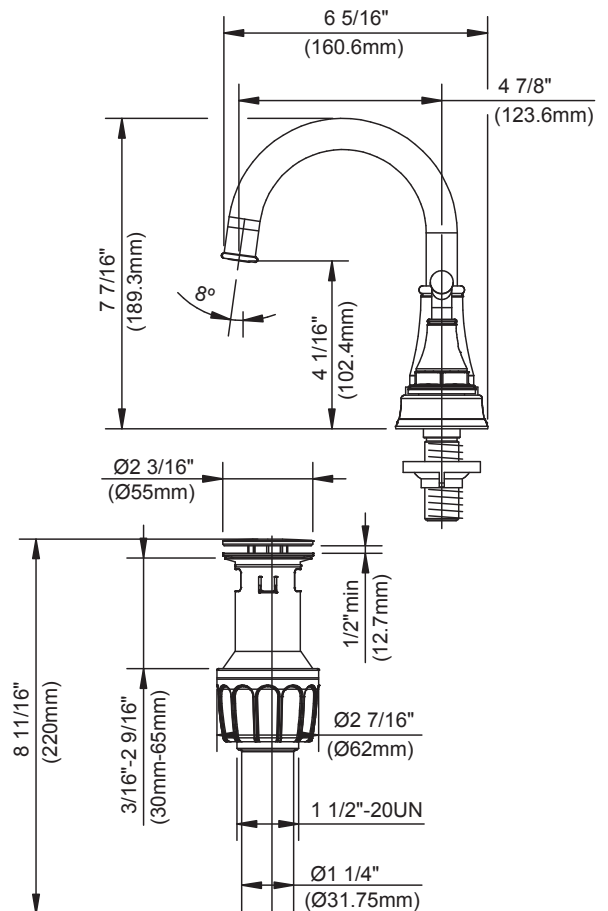

Tano 4" Centerset Faucet

Features

- Fits 3 hole sinks
- Push pop-up drain assembly
- Ceramic disc cartridge
- Metal lever handle
- 1.2 gpm (4.5 L/min) max

ITEM#	MODEL#	Finish
101372696	RF51A1128CZ	Brushed Gold Finish
101372704	RF51A1128BL	Matte Black Finish

Approvals

Warranty

Limited Lifetime Warranty

Product Diagrams

Front

Side

Please call our toll-free Technical Support line at 1-888-328-2383 or support@globeunion.com for additional assistance or missing parts.

Tano 4" Centerset Faucet

Replacement Parts List

Part	Part #	Description
1	A008003	Screw
2	A66E876	Metal Handle Assembly
3.1	A66D574CCP	Handle Adapter - Cold
3.2	A66D574HCP	Handle Adapter - Hot
4	A66D642CP	Retainer Nut Assembly
5.1	A507104N	Ceramic Disc Cartridge - Cold
5.2	A507103N	Ceramic Disc Cartridge - Hot
6	A011322NF	Putty Plate
7	A504023	Lock Nut Set
8	A500535N	Aerator 1.2 gpm
9	A505218	Push Down Drain