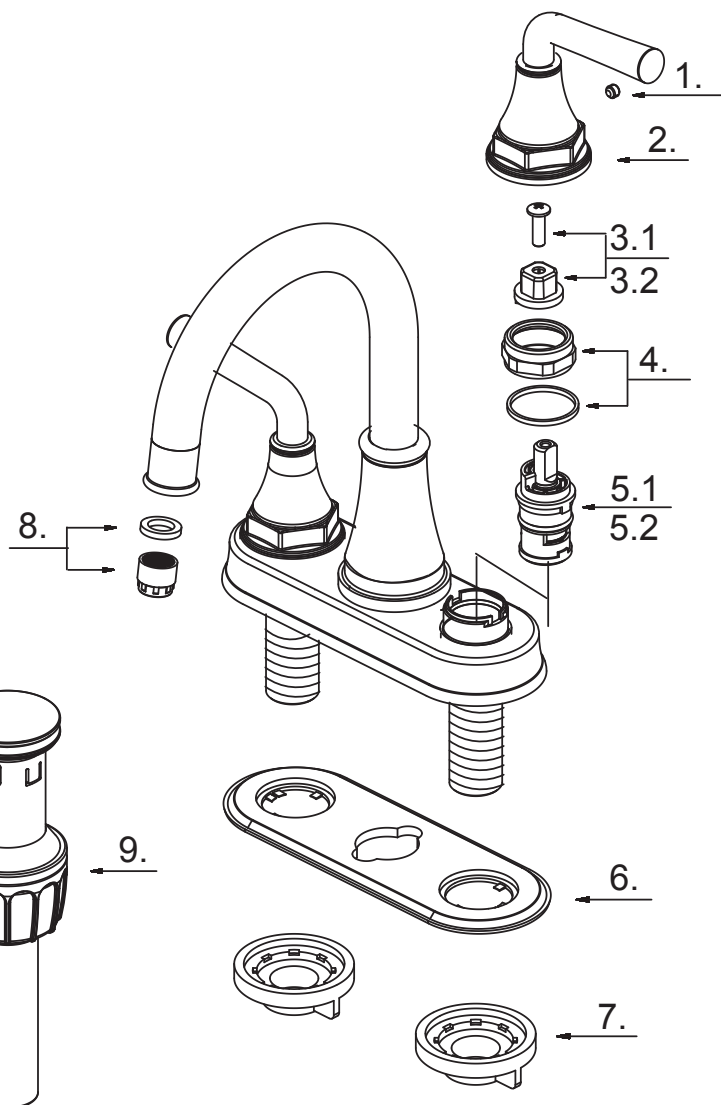

Tano 4" Centerset Faucet

Features

- Fits 3 hole sinks
- Push pop-up drain assembly
- Ceramic disc cartridge
- Metal lever handle
- 1.2 gpm (4.5 L/min) max

ITEM#	MODEL#	Finish
101372696	RF51A1128CZ	Brushed Gold Finish
101372704	RF51A1128BL	Matte Black Finish

Approvals

Warranty

Limited Lifetime Warranty

Product Diagrams

Front

Side

Please call our toll-free Technical Support line at 1-888-328-2383 or support@globeunion.com for additional assistance or missing parts.

Tano 4" Centerset Faucet

Replacement Parts List

Part	Part #	Description
1	A008003	Screw
2	A66E876	Metal Handle Assembly
3.1	A66D574CCP	Handle Adapter - Cold
3.2	A66D574HCP	Handle Adapter - Hot
4	A66D642CP	Retainer Nut Assembly
5.1	A507104N	Ceramic Disc Cartridge - Cold
5.2	A507103N	Ceramic Disc Cartridge - Hot
6	A011322NF	Putty Plate
7	A504023	Lock Nut Set
8	A500535N	Aerator 1.2 gpm
9	A505218	Push Down Drain