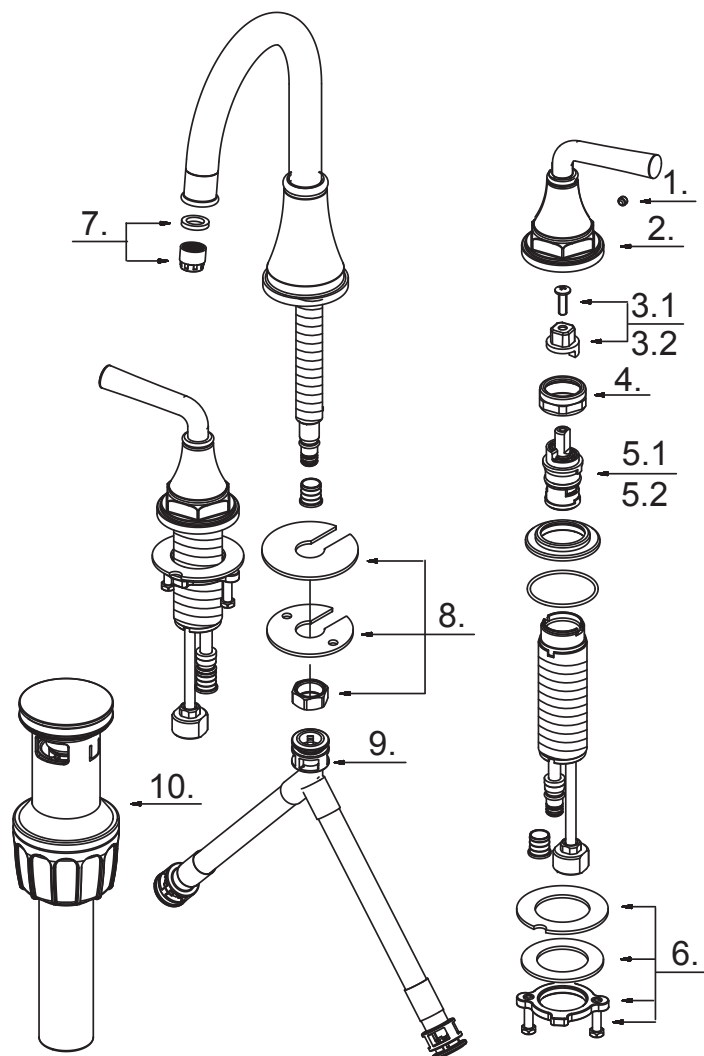

Tano 8" Widespread Faucet

Features

- Fits 3 hole sinks
- Push pop-up drain assembly
- Ceramic disc cartridge
- Metal lever handle
- 1.2 gpm (4.5 L/min) max

ITEM#	MODEL#	Finish
101372712	RFW0AC014CZ	Brushed Gold Finish
101372654	RFW0AC014BL	Matte Black Finish

Approvals

Warranty

Limited Lifetime Warranty

Product Diagrams

Front

Side

Please call our toll-free Technical Support line at 1-888-328-2383 or support@globeunion.com for additional assistance or missing parts.

Tano 8" Widespread Faucet

Replacement Parts List

Part	Part #	Description
1	A008003	Screw
2	A662825	Metal Handle Assembly
3.1	A66D574CCP	Handle Adapter - Cold
3.2	A66D574HCP	Handle Adapter - Hot
4	A016002CP	Retainer Nut
5.1	A507104N	Ceramic Disc Cartridge - Cold
5.2	A507103N	Ceramic Disc Cartridge - Hot
6	A66D900ZN-H	Mounting Hardware
7	A500535N	Aerator 1.2 gpm
8	A603233	Mounting Hardware
9	A135141N	Supply Hose
10	A505218	Push Down Drain