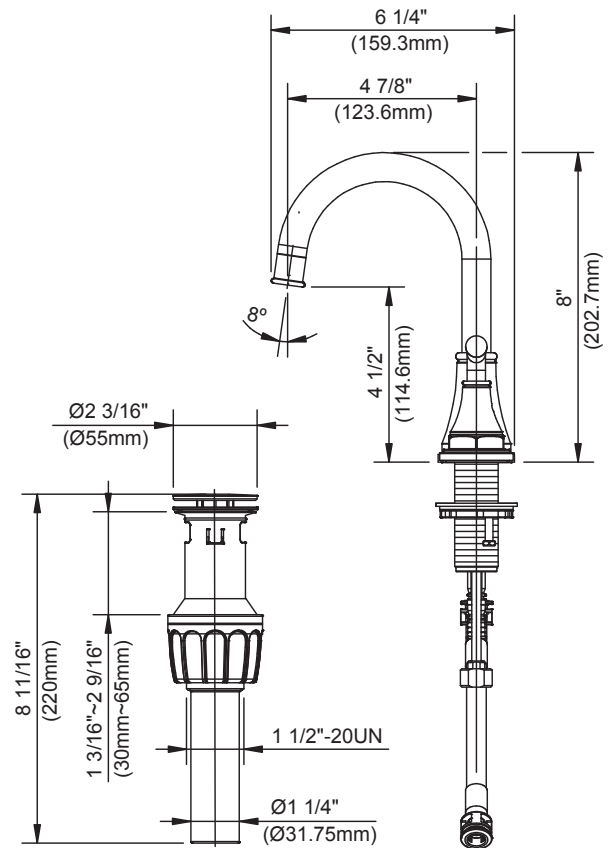

Tano 8" Widespread Faucet

Features

- Fits 3 hole sinks
- Push pop-up drain assembly
- Ceramic disc cartridge
- Metal lever handle
- 1.2 gpm (4.5 L/min) max

ITEM#	MODEL#	Finish
101372712	RFW0AC014CZ	Brushed Gold Finish
101372654	RFW0AC014BL	Matte Black Finish

Approvals

Warranty

Limited Lifetime Warranty

Product Diagrams

Front

Side

Please call our toll-free Technical Support line at 1-888-328-2383 or support@globeunion.com for additional assistance or missing parts.

Tano 8" Widespread Faucet

Replacement Parts List

Part	Part #	Description
1	A008003	Screw
2	A662825	Metal Handle Assembly
3.1	A66D574CCP	Handle Adapter - Cold
3.2	A66D574HCP	Handle Adapter - Hot
4	A016002CP	Retainer Nut
5.1	A507104N	Ceramic Disc Cartridge - Cold
5.2	A507103N	Ceramic Disc Cartridge - Hot
6	A66D900ZN-H	Mounting Hardware
7	A500535N	Aerator 1.2 gpm
8	A603233	Mounting Hardware
9	A135141N	Supply Hose
10	A505218	Push Down Drain