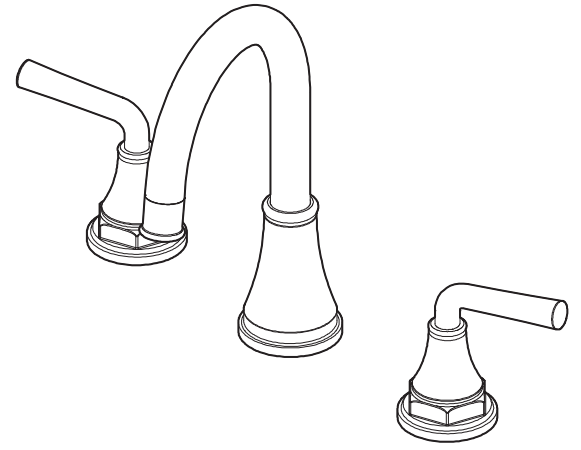

Tano 8" Widespread Faucet

Features

- Fits 3 hole sinks
- Push pop-up drain assembly
- Ceramic disc cartridge
- Metal lever handle
- 1.2 gpm (4.5 L/min) max

ITEM#	MODEL#	Finish
101372712	RFW0AC014CZ	Brushed Gold Finish
101372654	RFW0AC014BL	Matte Black Finish

Approvals

Warranty

Limited Lifetime Warranty

Product Diagrams

Front

Side

Please call our toll-free Technical Support line at 1-888-328-2383 or support@globeunion.com for additional assistance or missing parts.

Tano 8" Widespread Faucet

Replacement Parts List

Part	Part #	Description
1	A008003	Screw
2	A662825	Metal Handle Assembly
3.1	A66D574CCP	Handle Adapter - Cold
3.2	A66D574HCP	Handle Adapter - Hot
4	A016002CP	Retainer Nut
5.1	A507104N	Ceramic Disc Cartridge - Cold
5.2	A507103N	Ceramic Disc Cartridge - Hot
6	A66D900ZN-H	Mounting Hardware
7	A500535N	Aerator 1.2 gpm
8	A603233	Mounting Hardware
9	A135141N	Supply Hose
10	A505218	Push Down Drain