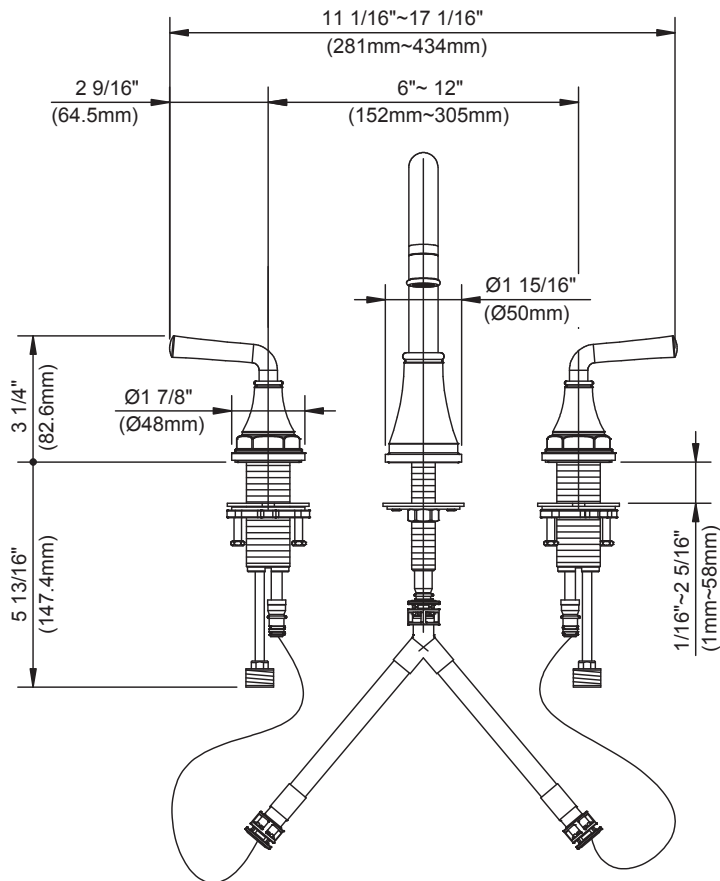

Tano 8" Widespread Faucet

Features

- Fits 3 hole sinks
- Push pop-up drain assembly
- Ceramic disc cartridge
- Metal lever handle
- 1.2 gpm (4.5 L/min) max

ITEM#	MODEL#	Finish
101372712	RFW0AC014CZ	Brushed Gold Finish
101372654	RFW0AC014BL	Matte Black Finish

Approvals

Warranty

Limited Lifetime Warranty

Product Diagrams

Front

Side

Please call our toll-free Technical Support line at 1-888-328-2383 or support@globeunion.com for additional assistance or missing parts.

Tano 8" Widespread Faucet

Replacement Parts List

Part	Part #	Description
1	A008003	Screw
2	A662825	Metal Handle Assembly
3.1	A66D574CCP	Handle Adapter - Cold
3.2	A66D574HCP	Handle Adapter - Hot
4	A016002CP	Retainer Nut
5.1	A507104N	Ceramic Disc Cartridge - Cold
5.2	A507103N	Ceramic Disc Cartridge - Hot
6	A66D900ZN-H	Mounting Hardware
7	A500535N	Aerator 1.2 gpm
8	A603233	Mounting Hardware
9	A135141N	Supply Hose
10	A505218	Push Down Drain