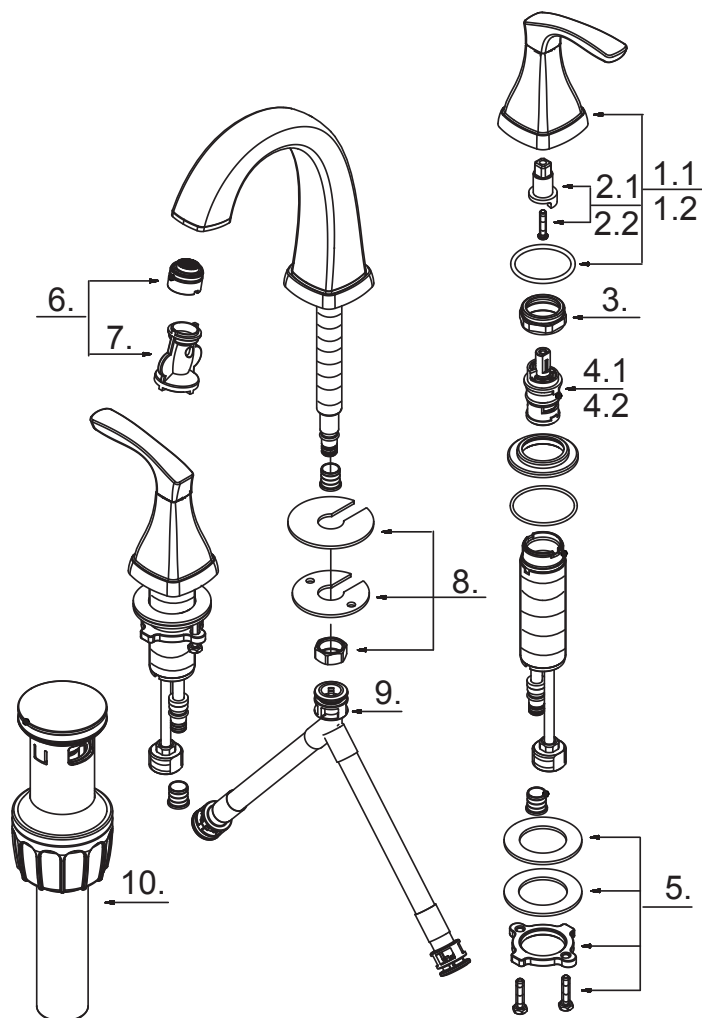

Jadyn 8" Widespread Faucet

Features

- Fits 3 hole sinks
- Push pop-up drain assembly
- Ceramic disc cartridge
- Metal lever handle
- 1.2 gpm (4.5 L/min) max

ITEM#	MODEL#	Finish
101373033	RFW0AC012NP	Brushed Nickel Finish
101372779	RFW0AC012BL	Matte Black Finish

Approvals

Warranty

Limited Lifetime Warranty

Product Diagrams

Front

Side

Please call our toll-free Technical Support line at 1-888-328-2383 or support@globeunion.com for additional assistance or missing parts.

Jadyn 8" Widespread Faucet

Replacement Parts List

Part	Part #	Description
1.1	A662B34C	Metal Handle Assembly - Cold
1.2	A662B34H	Metal Handle Assembly - Hot
2.1	A66G378C	Handle Adapter – Cold
2.2	A66G378H	Handle Adapter – Hot
3	A016022	Retainer Nut
4.1	A507004N	Ceramic Disc Cartridge - Cold
4.2	A507003N	Ceramic Disc Cartridge - Hot
5	A66D900ZN-H	Mounting Hardware
6	A66D658N-T	Aerator 1.2 gpm
7	A031245	Aerator Wrench
8	A603233	Mounting Hardware
9	A135141N	Supply Hose
10	A505218	Push Down Drain