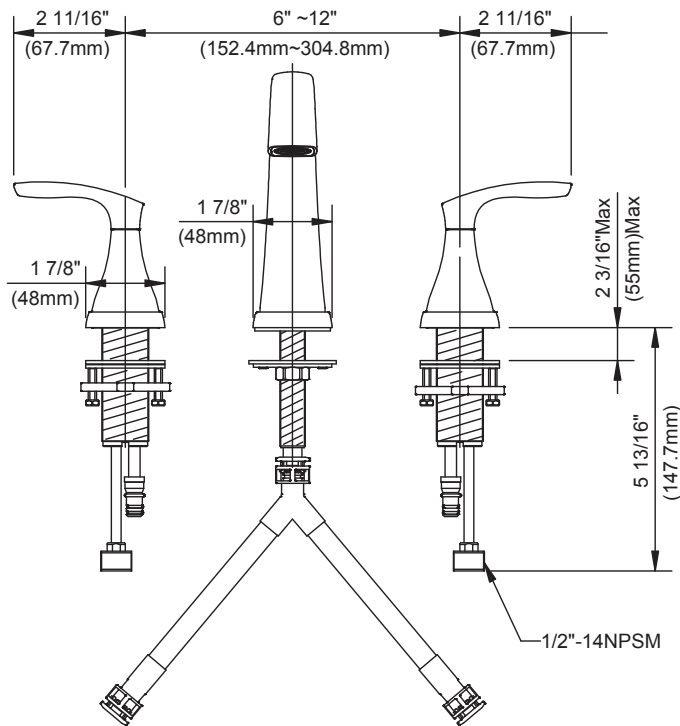

Jadyn 8" Widespread Faucet

Features

- Fits 3 hole sinks
- Push pop-up drain assembly
- Ceramic disc cartridge
- Metal lever handle
- 1.2 gpm (4.5 L/min) max

ITEM#	MODEL#	Finish
101373033	RFW0AC012NP	Brushed Nickel Finish
101372779	RFW0AC012BL	Matte Black Finish

Approvals

Warranty

Limited Lifetime Warranty

Product Diagrams

Front

Side

Please call our toll-free Technical Support line at 1-888-328-2383 or support@globeunion.com for additional assistance or missing parts.

Jadyn 8" Widespread Faucet

Replacement Parts List

Part	Part #	Description
1.1	A662B34C	Metal Handle Assembly - Cold
1.2	A662B34H	Metal Handle Assembly - Hot
2.1	A66G378C	Handle Adapter – Cold
2.2	A66G378H	Handle Adapter – Hot
3	A016022	Retainer Nut
4.1	A507004N	Ceramic Disc Cartridge - Cold
4.2	A507003N	Ceramic Disc Cartridge - Hot
5	A66D900ZN-H	Mounting Hardware
6	A66D658N-T	Aerator 1.2 gpm
7	A031245	Aerator Wrench
8	A603233	Mounting Hardware
9	A135141N	Supply Hose
10	A505218	Push Down Drain