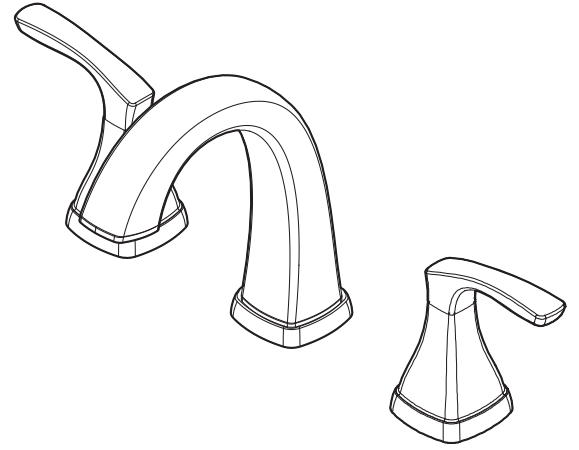

Jadyn 8" Widespread Faucet

Features

- Fits 3 hole sinks
- Push pop-up drain assembly
- Ceramic disc cartridge
- Metal lever handle
- 1.2 gpm (4.5 L/min) max

ITEM#	MODEL#	Finish
101373033	RFW0AC012NP	Brushed Nickel Finish
101372779	RFW0AC012BL	Matte Black Finish

Approvals

Warranty

Limited Lifetime Warranty

Product Diagrams

Front

Side

Please call our toll-free Technical Support line at 1-888-328-2383 or support@globeunion.com for additional assistance or missing parts.

Jadyn 8" Widespread Faucet

Replacement Parts List

Part	Part #	Description
1.1	A662B34C	Metal Handle Assembly - Cold
1.2	A662B34H	Metal Handle Assembly - Hot
2.1	A66G378C	Handle Adapter – Cold
2.2	A66G378H	Handle Adapter – Hot
3	A016022	Retainer Nut
4.1	A507004N	Ceramic Disc Cartridge - Cold
4.2	A507003N	Ceramic Disc Cartridge - Hot
5	A66D900ZN-H	Mounting Hardware
6	A66D658N-T	Aerator 1.2 gpm
7	A031245	Aerator Wrench
8	A603233	Mounting Hardware
9	A135141N	Supply Hose
10	A505218	Push Down Drain