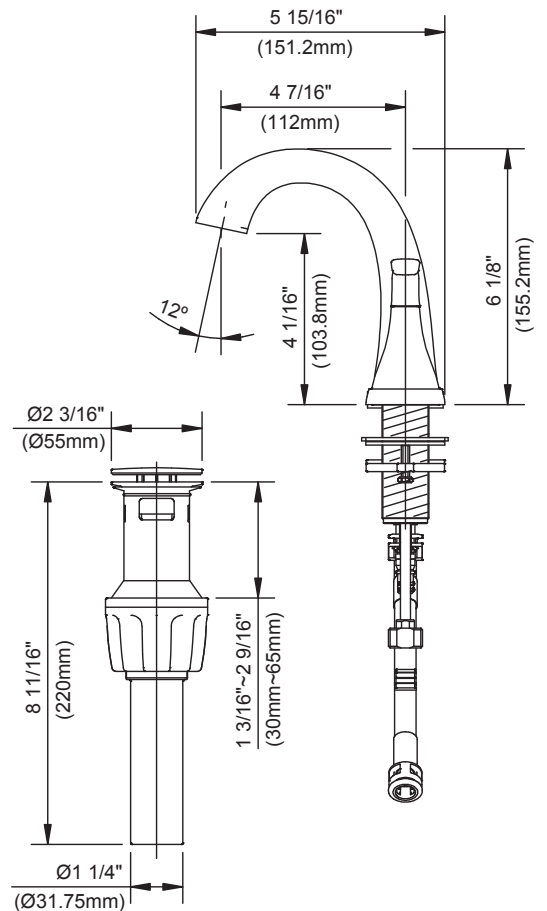

Jadyn 8" Widespread Faucet

Features

- Fits 3 hole sinks
- Push pop-up drain assembly
- Ceramic disc cartridge
- Metal lever handle
- 1.2 gpm (4.5 L/min) max

ITEM#	MODEL#	Finish
101373033	RFW0AC012NP	Brushed Nickel Finish
101372779	RFW0AC012BL	Matte Black Finish

Approvals

Warranty

Limited Lifetime Warranty

Product Diagrams

Front

Side

Please call our toll-free Technical Support line at 1-888-328-2383 or support@globeunion.com for additional assistance or missing parts.

Jadyn 8" Widespread Faucet

Replacement Parts List

Part	Part #	Description
1.1	A662B34C	Metal Handle Assembly - Cold
1.2	A662B34H	Metal Handle Assembly - Hot
2.1	A66G378C	Handle Adapter – Cold
2.2	A66G378H	Handle Adapter – Hot
3	A016022	Retainer Nut
4.1	A507004N	Ceramic Disc Cartridge - Cold
4.2	A507003N	Ceramic Disc Cartridge - Hot
5	A66D900ZN-H	Mounting Hardware
6	A66D658N-T	Aerator 1.2 gpm
7	A031245	Aerator Wrench
8	A603233	Mounting Hardware
9	A135141N	Supply Hose
10	A505218	Push Down Drain