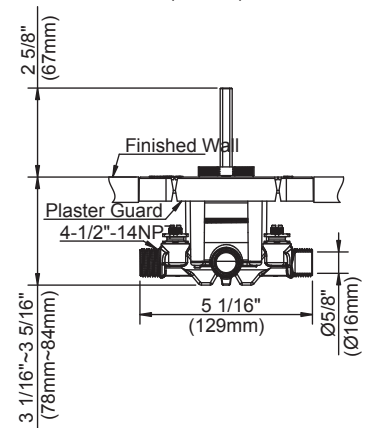

Jadyn Tub/Shower Faucet Set

Features

- Includes a valve plug so fixture can be used in shower only applications.
- Ceramic disc cartridge
- Metal lever handle
- 1.75 gpm (6.6 L/min) max. @ 80 psi for rain showerhead

ITEM#	MODEL#	Finish
101372795	RF12A0001NP	Brushed Nickel Finish
101372829	RF12A0001BL	Matte Black Finish

Approvals

Warranty

Limited Lifetime Warranty

Product Diagrams

Side

Please call our toll-free Technical Support line at 1-888-328-2383 or support@globeunion.com for additional assistance or missing parts.

Jadyn Tub/Shower Faucet Set

Replacement Parts List

Part	Part #	Description
1	A603595	Index Button
2	A662B31	Metal Handle
3	A608550	Screw Set (3/16" -24 * 3-9/16" L)
4	A667A26	Escutcheon Assembly
5	A103322	Sleeve
6	A103310-Z	Retainer Nut
7	A507193	Ceramic Disc Cartridge
8	A507040	Compression Stopper
9	A019261	Shower Arm Escutcheon
10	A020004-S	Shower Arm
11	S1213900	Rain Showerhead 1.75 gpm
12	A551229	Tub Spout with Diverter