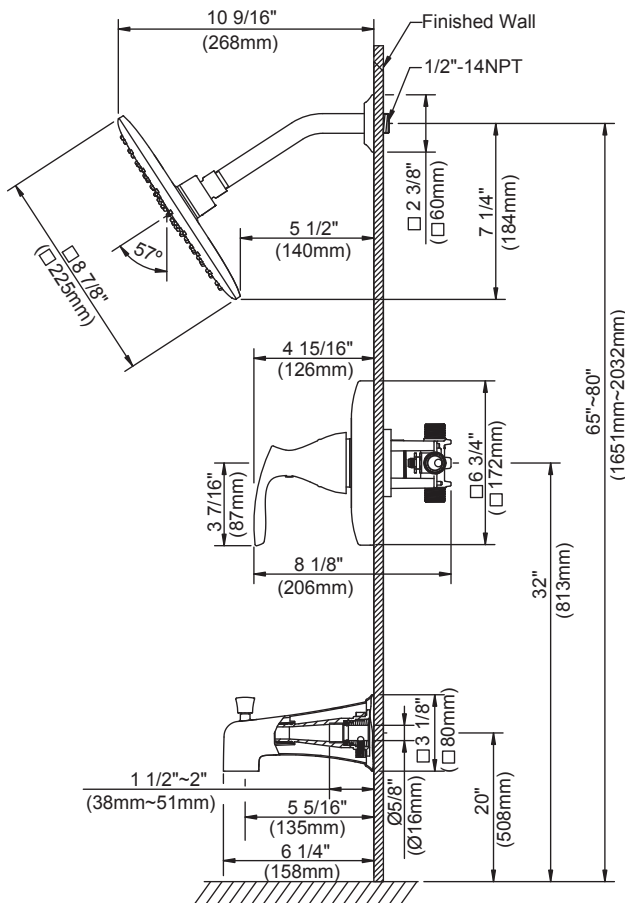

Jadyn Tub/Shower Faucet Set

Features

- Includes a valve plug so fixture can be used in shower only applications.
- Ceramic disc cartridge
- Metal lever handle
- 1.75 gpm (6.6 L/min) max. @ 80 psi for rain showerhead

ITEM#	MODEL#	Finish
101372795	RF12A0001NP	Brushed Nickel Finish
101372829	RF12A0001BL	Matte Black Finish

Approvals

Warranty

Limited Lifetime Warranty

Product Diagrams

Side

Please call our toll-free Technical Support line at 1-888-328-2383 or support@globeunion.com for additional assistance or missing parts.

Jadyn Tub/Shower Faucet Set

Replacement Parts List

Part	Part #	Description
1	A603595	Index Button
2	A662B31	Metal Handle
3	A608550	Screw Set (3/16" -24 * 3-9/16" L)
4	A667A26	Escutcheon Assembly
5	A103322	Sleeve
6	A103310-Z	Retainer Nut
7	A507193	Ceramic Disc Cartridge
8	A507040	Compression Stopper
9	A019261	Shower Arm Escutcheon
10	A020004-S	Shower Arm
11	S1213900	Rain Showerhead 1.75 gpm
12	A551229	Tub Spout with Diverter