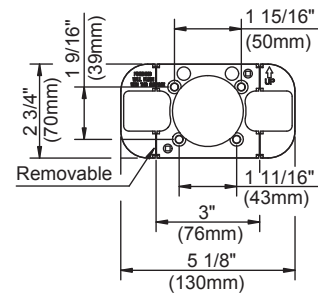

Product Diagrams

Side

Please call our toll-free Technical Support line at 1-888-328-2383 or support@globeunion.com for additional assistance or missing parts.