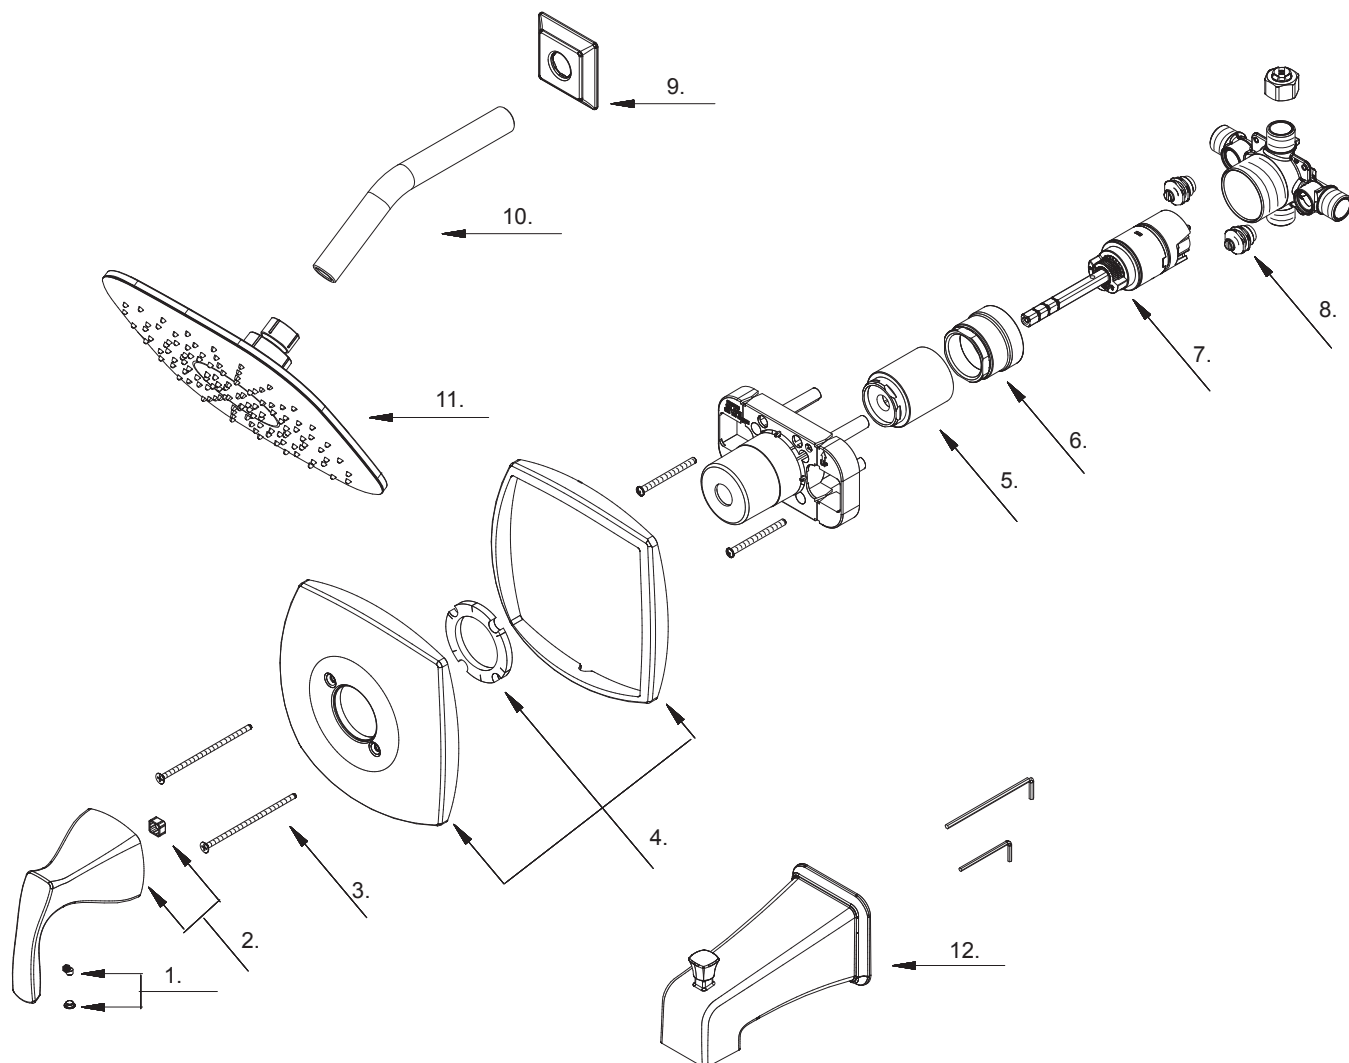

Jadyn Tub/Shower Faucet Set

Features

- Includes a valve plug so fixture can be used in shower only applications.
- Ceramic disc cartridge
- Metal lever handle
- 1.75 gpm (6.6 L/min) max. @ 80 psi for rain showerhead

ITEM#	MODEL#	Finish
101372795	RF12A0001NP	Brushed Nickel Finish
101372829	RF12A0001BL	Matte Black Finish

Approvals

Warranty

Limited Lifetime Warranty

Product Diagrams

Side

Please call our toll-free Technical Support line at 1-888-328-2383 or support@globeunion.com for additional assistance or missing parts.

Jadyn Tub/Shower Faucet Set

Replacement Parts List

Part	Part #	Description
1	A603595	Index Button
2	A662B31	Metal Handle
3	A608550	Screw Set (3/16" -24 * 3-9/16" L)
4	A667A26	Escutcheon Assembly
5	A103322	Sleeve
6	A103310-Z	Retainer Nut
7	A507193	Ceramic Disc Cartridge
8	A507040	Compression Stopper
9	A019261	Shower Arm Escutcheon
10	A020004-S	Shower Arm
11	S1213900	Rain Showerhead 1.75 gpm
12	A551229	Tub Spout with Diverter