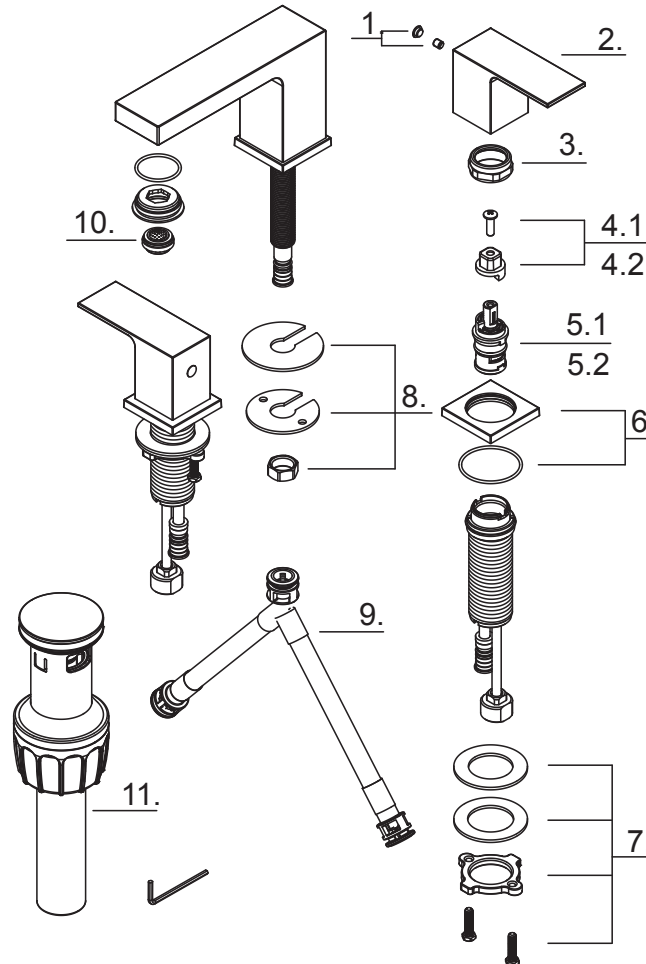

## Product Diagrams

Front

Side

Please call our toll-free Technical Support line at 1-888-328-2383 or support@globeunion.com for additional assistance or missing parts.

# Royce 8" Widespread Faucet

## Replacement Parts List

Part	Part #	Description
1	A66D558	Index Button Assembly (CP)
	A66D558KP	Index Button Assembly (BL)
2	A069474	Handle
3	A016002CP	Retainer Nut
4.1	A66D574CZN-H	Stem Extension Assembly - Cold
4.2	A66D574HZN-H	Stem Extension Assembly - Hot
5.1	A507004N	Ceramic Disc Cartridge - Cold
5.2	A507003N	Ceramic Disc Cartridge - Hot
6	A607D92	Trim Ring Assembly
7	A663C24ZN	Mounting Hardware Assembly
8	A603233ZN-H	Mounting Hardware Assembly
9	A135141N	Hose
10	A66G520N	Aerator Assembly
11	A505218	Touch-Down Drain