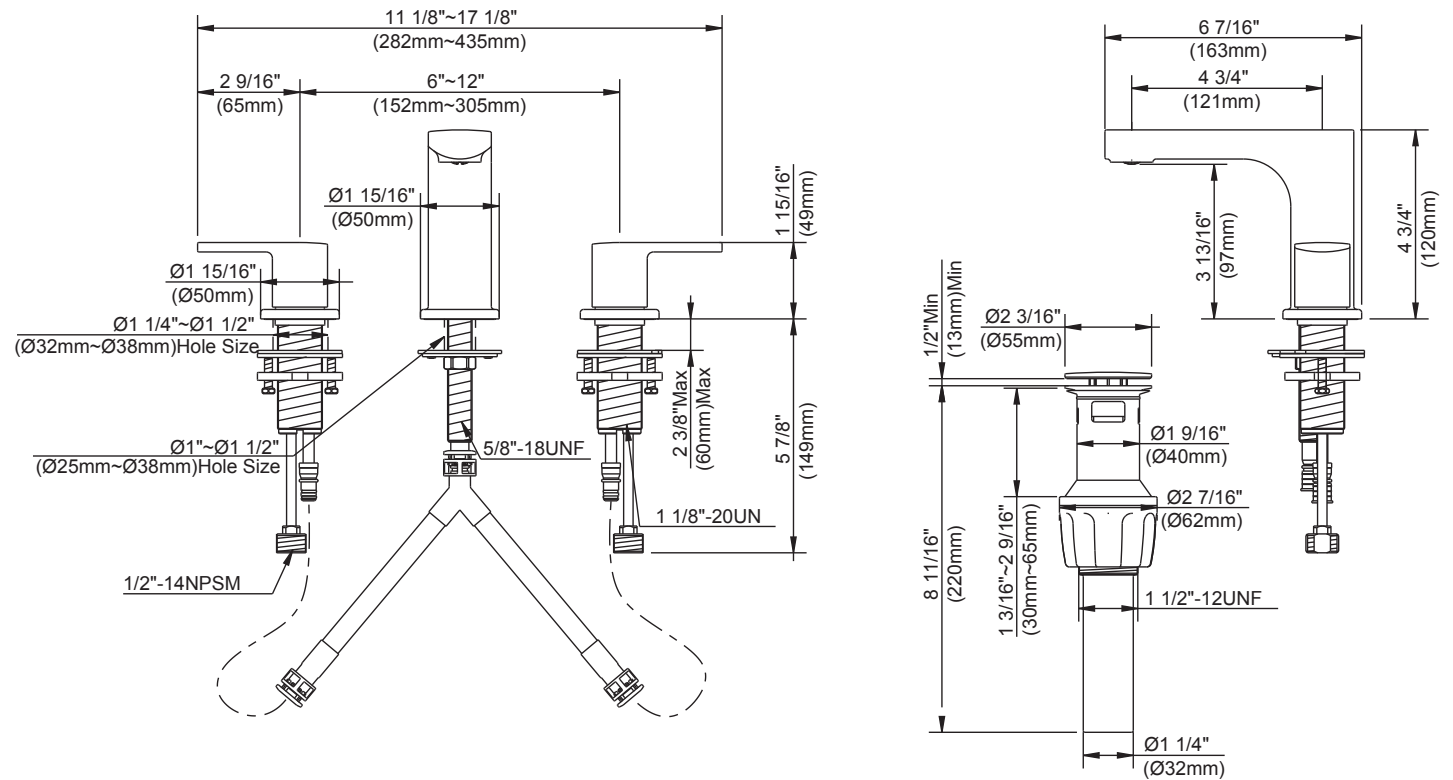

Product Diagrams

Front

Side

Please call our toll-free Technical Support line at 1-888-328-2383 or support@globeunion.com for additional assistance or missing parts.