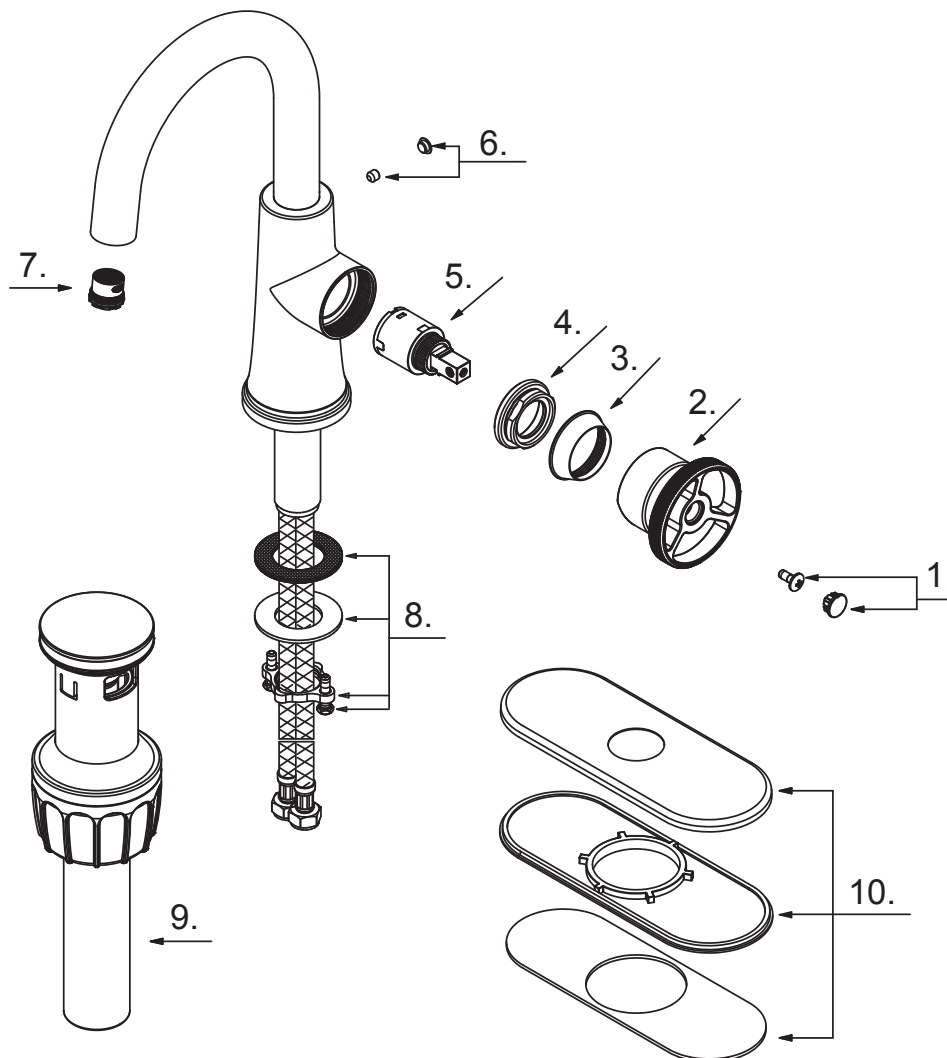

Abbey Single Handle Faucet

Features

- Fits 1 or 3 hole sinks
- Push pop-up drain assembly
- Ceramic disc cartridge
- Metal round handle
- Includes water supply lines
- 1.2 gpm (4.5 L/min) max

ITEM#	MODEL#	Finish
101372902	RFS6A0295CP	Chrome Finish
101372886	RFS6A0295CZ	Brushed Gold Finish

Approvals

Warranty

Limited Lifetime Warranty

Product Diagrams

Front

Side

Abbey Single Handle Faucet

Replacement Parts List

Part	Part #	Description
1	A663C25	Index Button
2	A662C01	Handle Assembly
3	A508032	Trim Cap
4	A104089-W	Adjusting Ring
5	A507906N-31	Ceramic Disc Cartridge
6	A663C27	Index Button
	A663C27KP	Index Button (BL)
	A663C27CZ	Index Button (CZ)
7	A553058N	Aerator Insert 1.2 gpm
8	A663221	Mounting Hardware
9	A505218	Push Down Drain
10	A66F324	Cover Plate Assembly