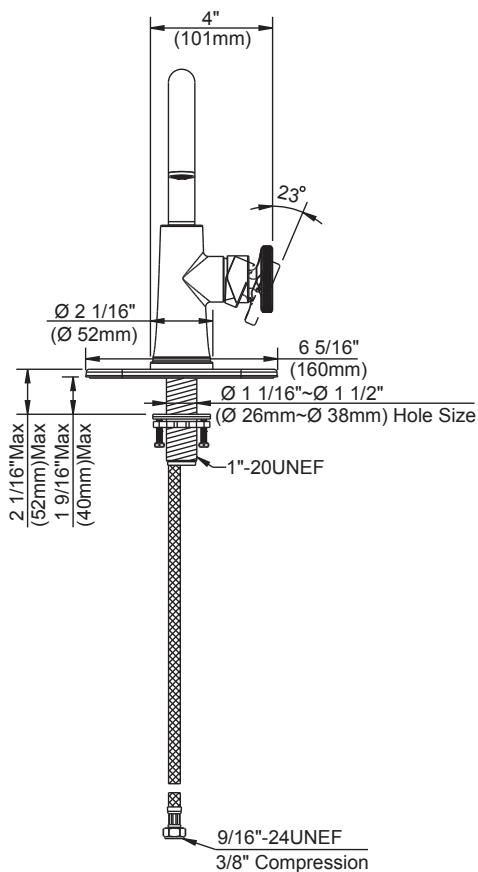

Product Diagrams

Front