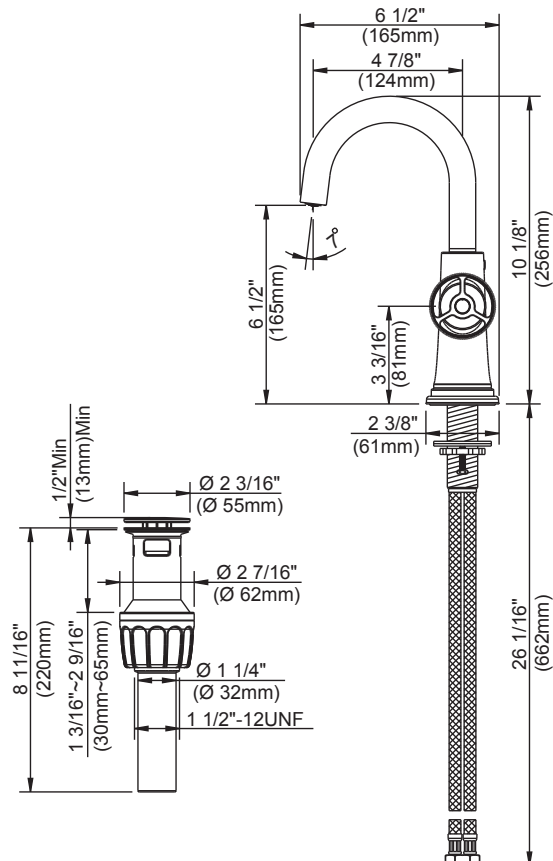

Abbey Single Handle Faucet

Features

- Fits 1 or 3 hole sinks
- Push pop-up drain assembly
- Ceramic disc cartridge
- Metal round handle
- Includes water supply lines
- 1.2 gpm (4.5 L/min) max

ITEM#	MODEL#	Finish
101372902	RFS6A0295CP	Chrome Finish
101372886	RFS6A0295CZ	Brushed Gold Finish

Approvals

Warranty

Limited Lifetime Warranty

Product Diagrams

Front

Side

Abbey Single Handle Faucet

Replacement Parts List

Part	Part #	Description
1	A663C25	Index Button
2	A662C01	Handle Assembly
3	A508032	Trim Cap
4	A104089-W	Adjusting Ring
5	A507906N-31	Ceramic Disc Cartridge
6	A663C27	Index Button
	A663C27KP	Index Button (BL)
	A663C27CZ	Index Button (CZ)
7	A553058N	Aerator Insert 1.2 gpm
8	A663221	Mounting Hardware
9	A505218	Push Down Drain
10	A66F324	Cover Plate Assembly