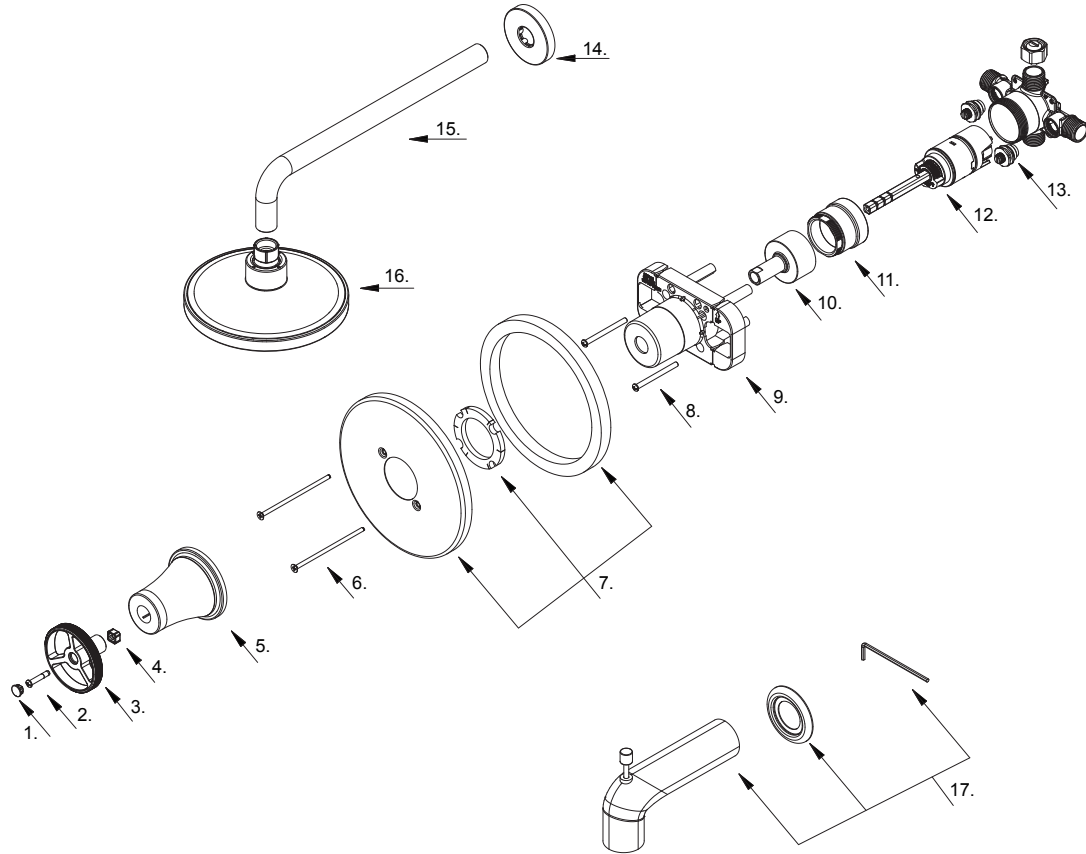

# Abbey Tub/Shower Faucet Set

## Replacement Parts List

Part	Part #	Description
1	A028658	Handle Cap
2	A008517	Screw (w3/16-24*26L)
3	A079323	Handle
4	A207112	Clip
5	A078257	Canopy
6	A608550CP	Trim Screw Set
7	A66F048	Escutcheon Assembly
8	A608519	Trim Screw Set
9	A127223	Plaster Guard
10	A009286CP	Lock Nut
11	A103310CP-Z	Retainer Nut
12	A507193	Ceramic Disc Cartridge
13	A507040	Compression Cartridge
14	A019306-S1	Shower Arm Flange
15	A020015-S1	Shower Arm
16	S1213602	Plastic Showerhead
17	A666934	Tub Spout with Diverter