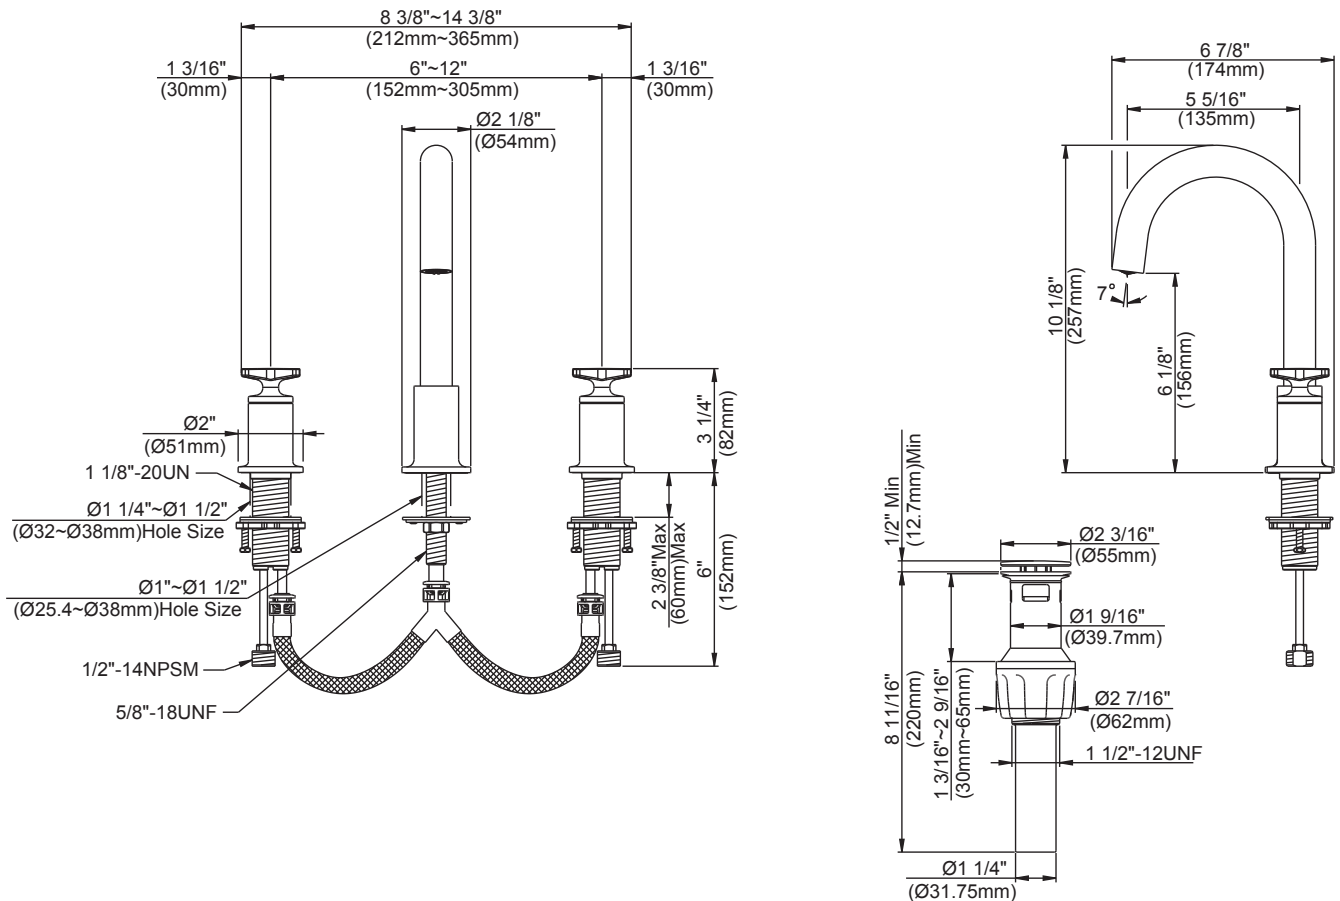

Tris 8" Widespread Faucet

Features

- Fits 3 hole sinks
- Push pop-up drain assembly
- Ceramic disc cartridge
- Metal cross handle
- 1.2 gpm (4.5 L/min) max

ITEM#	MODEL#	Finish
101373074	RFW6AC049CZ	Brushed Gold Finish

Approvals

Warranty

Limited Lifetime Warranty

Product Diagrams

Front

Side

Please call our toll-free Technical Support line at 1-888-328-2383 or support@globeunion.com for additional assistance or missing parts.

Tris 8" Widespread Faucet

Replacement Parts List

Part	Part #	Description
1.1	A662B95C	Metal Handle Assembly - Cold
1.2	A662B95H	Metal Handle Assembly - Hot
2.1	A663C10C	Handle Extension Assembly - Cold
2.2	A663C10H	Handle Extension Assembly - Hot
3	A016022	Retainer Nut
4.1	A507004N	Ceramic Disc Cartridge - Cold
4.2	A507003N	Ceramic Disc Cartridge - Hot
5	A66D900ZN-H	Mounting Hardware
6	A553058N	Aerator 1.2gpm
7	A603233	Mounting Hardware
8	A135141N	Connecting Hose
9	A505218	Push Down Drain