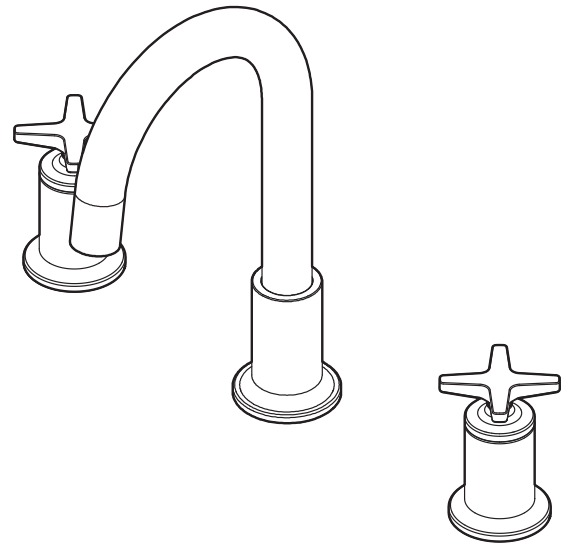

Tris 8" Widespread Faucet

Features

- Fits 3 hole sinks
- Push pop-up drain assembly
- Ceramic disc cartridge
- Metal cross handle
- 1.2 gpm (4.5 L/min) max

ITEM#	MODEL#	Finish
101373074	RFW6AC049CZ	Brushed Gold Finish

Approvals

Warranty

Limited Lifetime Warranty

Product Diagrams

Front

Side

Please call our toll-free Technical Support line at 1-888-328-2383 or support@globeunion.com for additional assistance or missing parts.

Tris 8" Widespread Faucet

Replacement Parts List

Part	Part #	Description
1.1	A662B95C	Metal Handle Assembly - Cold
1.2	A662B95H	Metal Handle Assembly - Hot
2.1	A663C10C	Handle Extension Assembly - Cold
2.2	A663C10H	Handle Extension Assembly - Hot
3	A016022	Retainer Nut
4.1	A507004N	Ceramic Disc Cartridge - Cold
4.2	A507003N	Ceramic Disc Cartridge - Hot
5	A66D900ZN-H	Mounting Hardware
6	A553058N	Aerator 1.2gpm
7	A603233	Mounting Hardware
8	A135141N	Connecting Hose
9	A505218	Push Down Drain