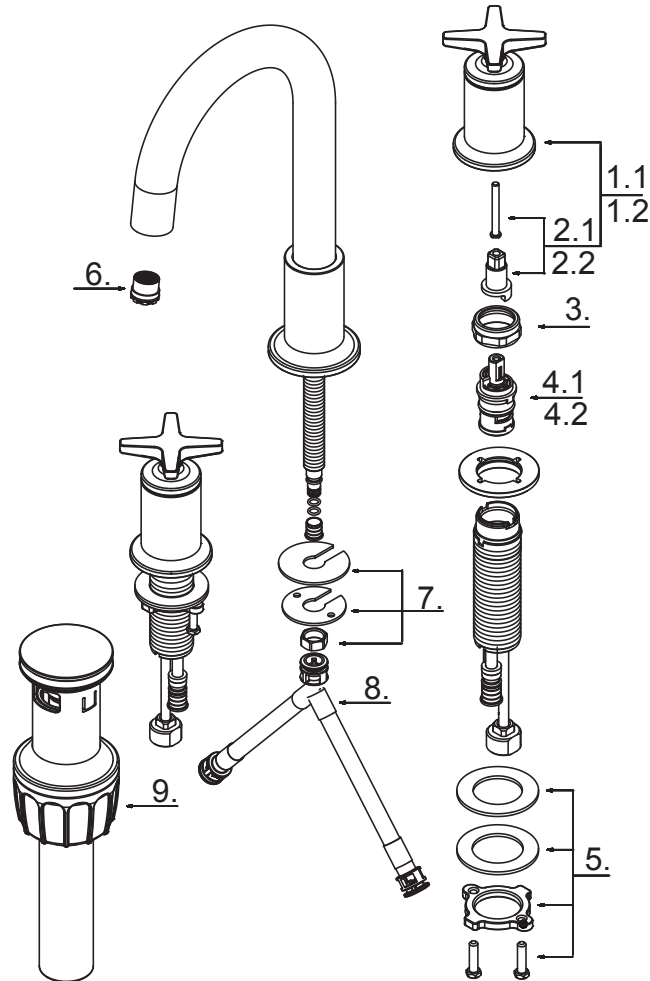

Tris 8" Widespread Faucet

Features

- Fits 3 hole sinks
- Push pop-up drain assembly
- Ceramic disc cartridge
- Metal cross handle
- 1.2 gpm (4.5 L/min) max

ITEM#	MODEL#	Finish
101373074	RFW6AC049CZ	Brushed Gold Finish

Approvals

Warranty

Limited Lifetime Warranty

Product Diagrams

Front

Side

Please call our toll-free Technical Support line at 1-888-328-2383 or support@globeunion.com for additional assistance or missing parts.

Tris 8" Widespread Faucet

Replacement Parts List

Part	Part #	Description
1.1	A662B95C	Metal Handle Assembly - Cold
1.2	A662B95H	Metal Handle Assembly - Hot
2.1	A663C10C	Handle Extension Assembly - Cold
2.2	A663C10H	Handle Extension Assembly - Hot
3	A016022	Retainer Nut
4.1	A507004N	Ceramic Disc Cartridge - Cold
4.2	A507003N	Ceramic Disc Cartridge - Hot
5	A66D900ZN-H	Mounting Hardware
6	A553058N	Aerator 1.2gpm
7	A603233	Mounting Hardware
8	A135141N	Connecting Hose
9	A505218	Push Down Drain