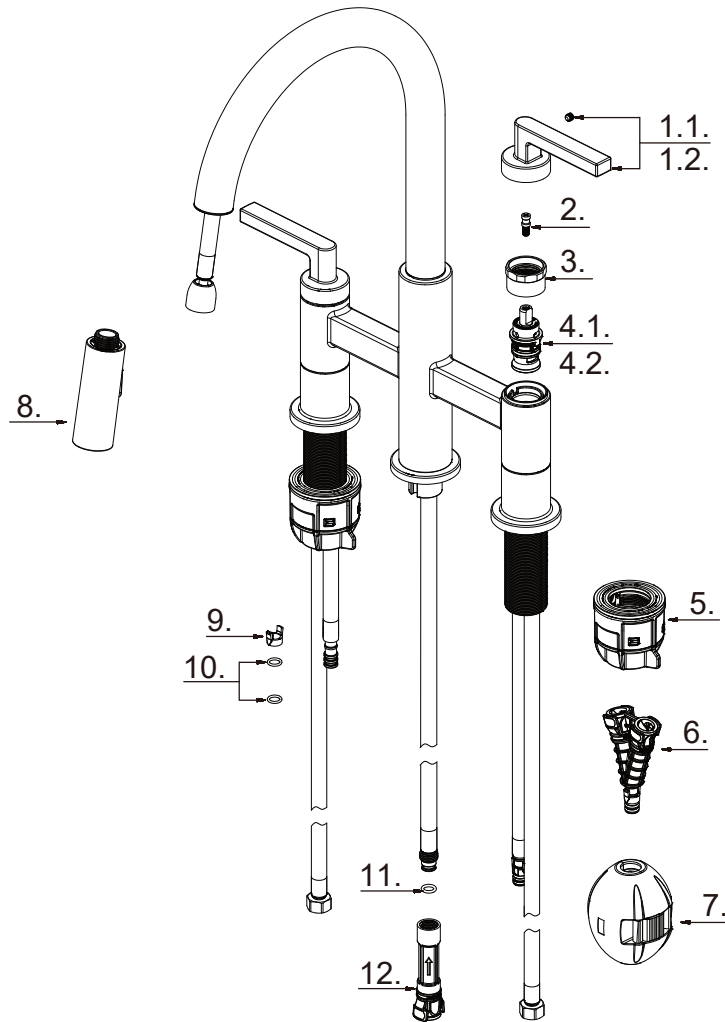

Asher Pull Down Bridge Kitchen Faucet

Features

- Fits 3 hole sinks
- ABS 2 function sprayhead
- Ceramic disc cartridge
- Metal lever handle
- 1.75 gpm (6.6 L/min) max

MODEL#	Finish
101379600	Chrome
101377398	Brushed Gold
101377422	Matte Black

Approvals

Product Diagrams

Front

Side

Please call our toll-free Technical Support line at 877-580-5682 for additional assistance or missing parts.

Asher Pull Down Bridge Kitchen Faucet

Replacement Parts List

Part	Part #	Description
1.1	RP13938*	Metal Handle Assembly - Cold
1.2	RP13939*	Metal Handle Assembly - Hot
2	RP70145	Connector
3	RP70903	Retainer Nut
4.1	RP20068	Ceramic Disc Cartridge - Cold
4.2	RP20067	Ceramic Disc Cartridge - Hot
5	RP56161	Quick install nut
6	RP70867	Quick connect assembly
7	RP70902	Weight
8	RP38642*	Spray head
9	RP70421	Block
10	RP60002	O-Ring
11	RP60089	O-Ring
12	RP70697	Quick connect assembly