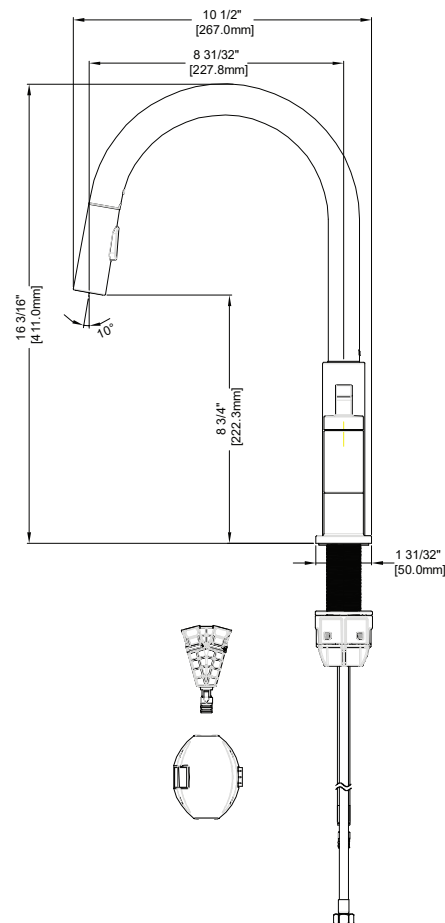

Asher Pull Down Bridge Kitchen Faucet

Features

- Fits 3 hole sinks
- ABS 2 function sprayhead
- Ceramic disc cartridge
- Metal lever handle
- 1.75 gpm (6.6 L/min) max

MODEL#	Finish
101379600	Chrome
101377398	Brushed Gold
101377422	Matte Black

Approvals

Product Diagrams

Front

Side

Please call our toll-free Technical Support line at 877-580-5682 for additional assistance or missing parts.

Asher Pull Down Bridge Kitchen Faucet

Replacement Parts List

Part	Part #	Description
1.1	RP13938*	Metal Handle Assembly - Cold
1.2	RP13939*	Metal Handle Assembly - Hot
2	RP70145	Connector
3	RP70903	Retainer Nut
4.1	RP20068	Ceramic Disc Cartridge - Cold
4.2	RP20067	Ceramic Disc Cartridge - Hot
5	RP56161	Quick install nut
6	RP70867	Quick connect assembly
7	RP70902	Weight
8	RP38642*	Spray head
9	RP70421	Block
10	RP60002	O-Ring
11	RP60089	O-Ring
12	RP70697	Quick connect assembly