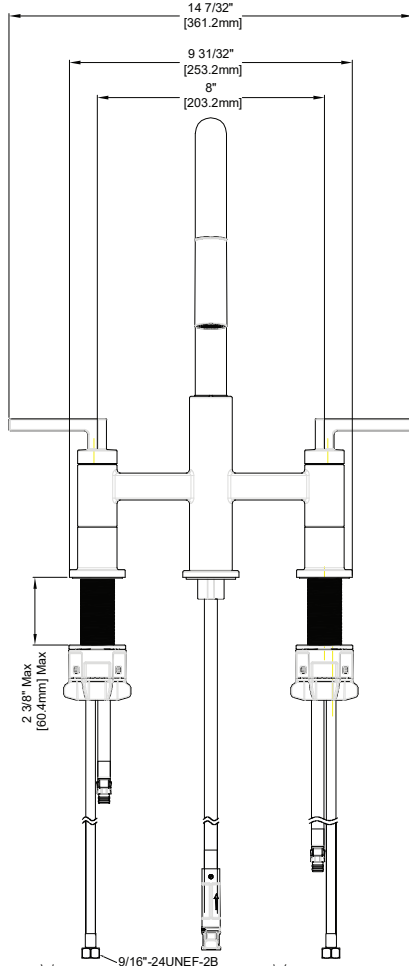

Asher Pull Down Bridge Kitchen Faucet

Features

- Fits 3 hole sinks
- ABS 2 function sprayhead
- Ceramic disc cartridge
- Metal lever handle
- 1.75 gpm (6.6 L/min) max

MODEL#	Finish
101379600	Chrome
101377398	Brushed Gold
101377422	Matte Black

Approvals

Product Diagrams

Front

Side

Please call our toll-free Technical Support line at 877-580-5682 for additional assistance or missing parts.

Asher Pull Down Bridge Kitchen Faucet

Replacement Parts List

Part	Part #	Description
1.1	RP13938*	Metal Handle Assembly - Cold
1.2	RP13939*	Metal Handle Assembly - Hot
2	RP70145	Connector
3	RP70903	Retainer Nut
4.1	RP20068	Ceramic Disc Cartridge - Cold
4.2	RP20067	Ceramic Disc Cartridge - Hot
5	RP56161	Quick install nut
6	RP70867	Quick connect assembly
7	RP70902	Weight
8	RP38642*	Spray head
9	RP70421	Block
10	RP60002	O-Ring
11	RP60089	O-Ring
12	RP70697	Quick connect assembly