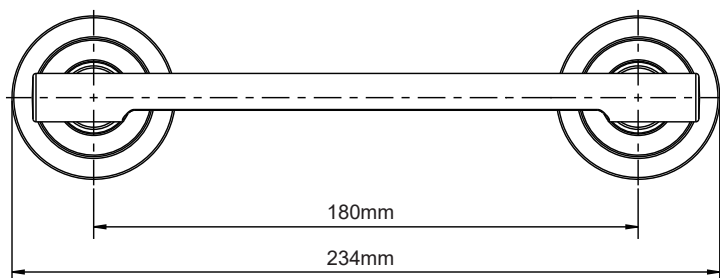

Jolie Toilet Paper Holder

Features

- Includes Mounting Hardware and Anchors

ITEM#	MODEL#	Finish
101379626	20225-2004	Brushed Nickel Finish
101379642	20225-207001	Matte Black Finish

Product Diagrams

Front

Side