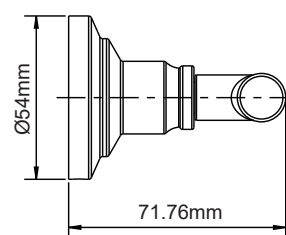

Jolie Toilet Paper Holder

Features

- Includes Mounting Hardware and Anchors

ITEM#	MODEL#	Finish
101379626	20225-2004	Brushed Nickel Finish
101379642	20225-207001	Matte Black Finish

Product Diagrams

Front

Side