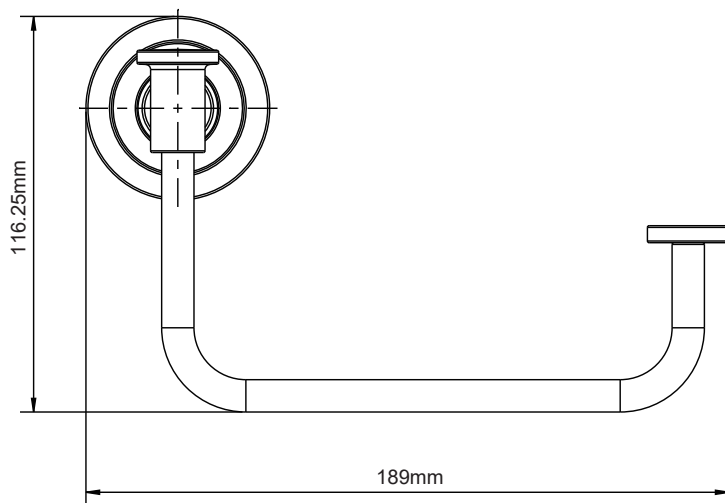

Jolie Towel Ring

Features

- Includes Mounting Hardware and Anchors

ITEM#	MODEL#	Finish
101379634	20225-0604	Brushed Nickel Finish
101379659	20225-067001	Matte Black Finish

Product Diagrams

Front

Side

Please call our toll-free Technical Support line at 1-877-580-5682 for additional assistance or missing parts.