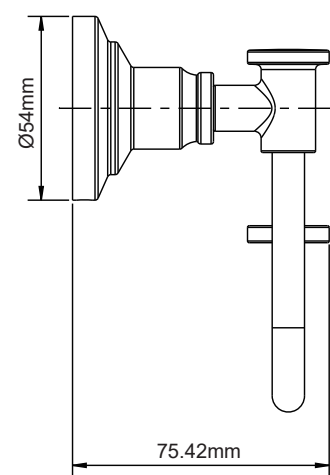

Jolie Towel Ring

Features

- Includes Mounting Hardware and Anchors

ITEM#	MODEL#	Finish
101379634	20225-0604	Brushed Nickel Finish
101379659	20225-067001	Matte Black Finish

Product Diagrams

Front

Side

Please call our toll-free Technical Support line at 1-877-580-5682 for additional assistance or missing parts.