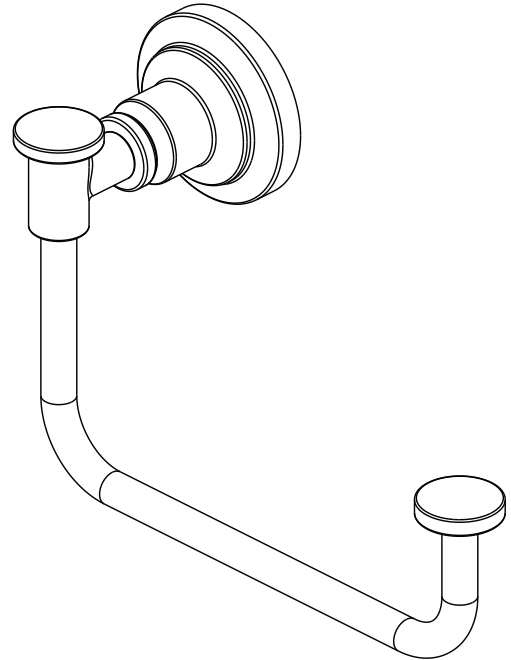

Jolie Towel Ring

Features

- Includes Mounting Hardware and Anchors

ITEM#	MODEL#	Finish
101379634	20225-0604	Brushed Nickel Finish
101379659	20225-067001	Matte Black Finish

Product Diagrams

Front

Side

Please call our toll-free Technical Support line at 1-877-580-5682 for additional assistance or missing parts.