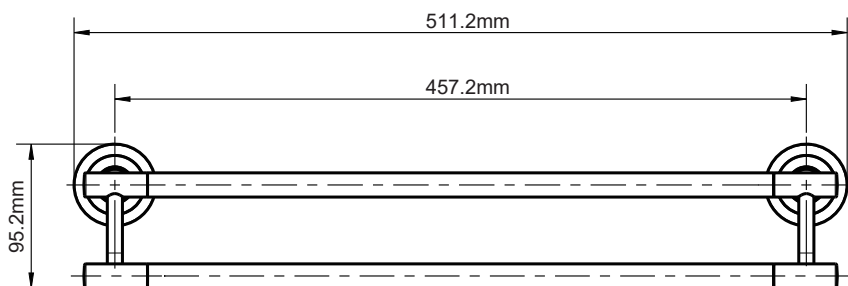

Jolie 18" Double Towel bar

Features

- Includes Mounting Hardware and Anchors

ITEM#	MODEL#	Finish
101379741	20225-5504	Brushed Nickel Finish
101379766	20225-557001	Matte Black Finish

Product Diagrams

Front

Side