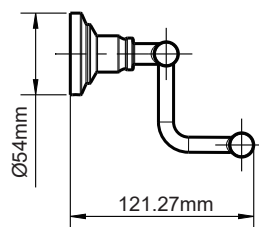

Jolie 18" Double Towel bar

Features

- Includes Mounting Hardware and Anchors

ITEM#	MODEL#	Finish
101379741	20225-5504	Brushed Nickel Finish
101379766	20225-557001	Matte Black Finish

Product Diagrams

Front

Side