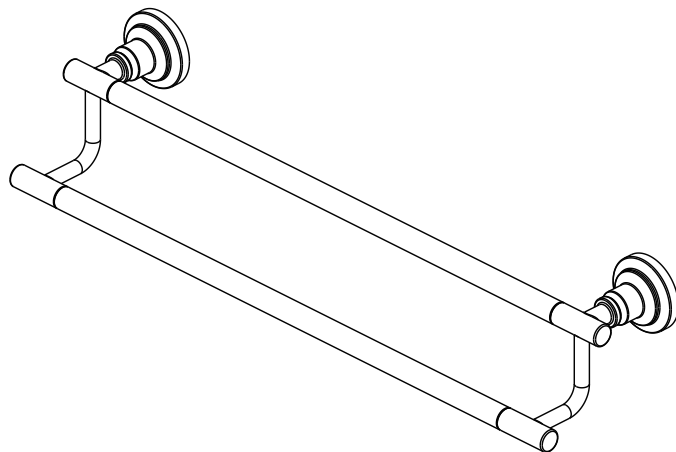

Jolie 18" Double Towel bar

Features

- Includes Mounting Hardware and Anchors

ITEM#	MODEL#	Finish
101379741	20225-5504	Brushed Nickel Finish
101379766	20225-557001	Matte Black Finish

Product Diagrams

Front

Side