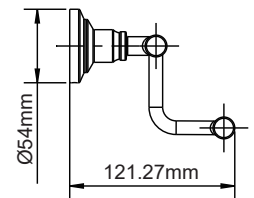

Jolie 24" Double Towel bar

Features

- Includes Mounting Hardware and Anchors

ITEM#	MODEL#	Finish
101379782	20225-6004	Brushed Nickel Finish
101379840	20225-607001	Matte Black Finish

Product Diagrams

Front

Side