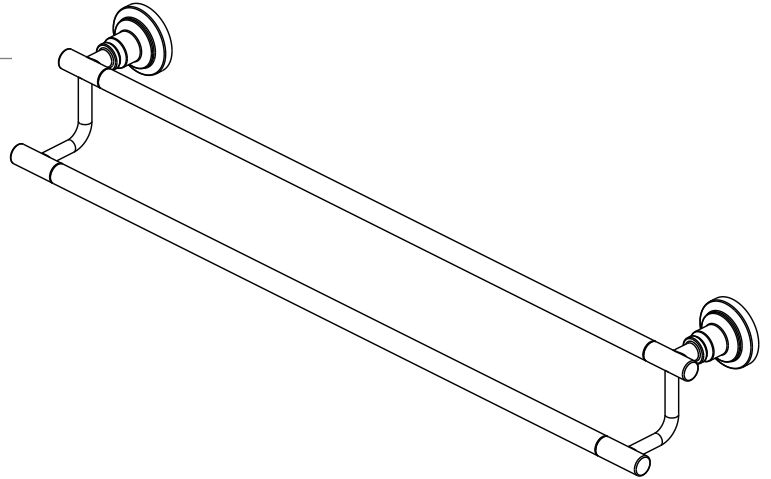

Jolie 24" Double Towel bar

Features

- Includes Mounting Hardware and Anchors

ITEM#	MODEL#	Finish
101379782	20225-6004	Brushed Nickel Finish
101379840	20225-607001	Matte Black Finish

Product Diagrams

Front

Side