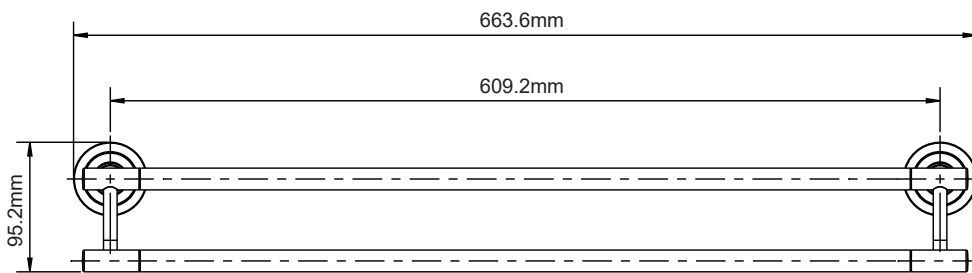

Jolie 24" Double Towel bar

Features

- Includes Mounting Hardware and Anchors

ITEM#	MODEL#	Finish
101379782	20225-6004	Brushed Nickel Finish
101379840	20225-607001	Matte Black Finish

Product Diagrams

Front

Side