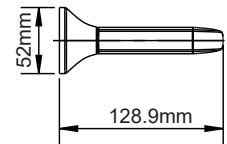

Product Diagrams

Front

Side

Please call our toll-free Technical Support line at 1-877-580-5682 for additional assistance or missing parts.