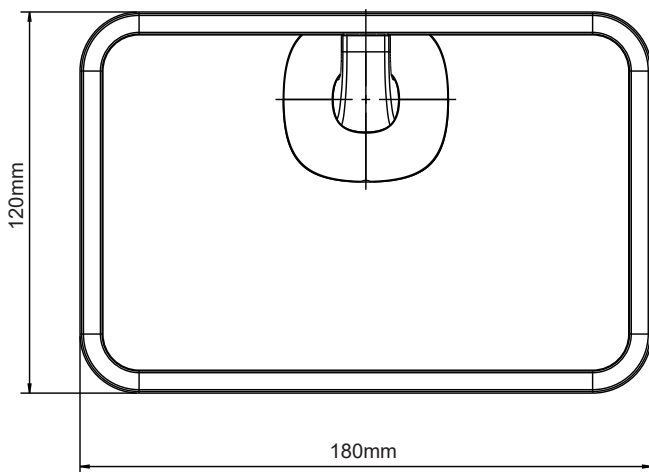

Addison Towel Ring

Features

- Includes Mounting Hardware and Anchors

ITEM#	MODEL#	Finish
101379824	20224-0604	Brushed Nickel Finish
101379808	20224-064408	Brushed Gold Finish

Product Diagrams

Front

Side

Please call our toll-free Technical Support line at 1-877-580-5682 for additional assistance or missing parts.