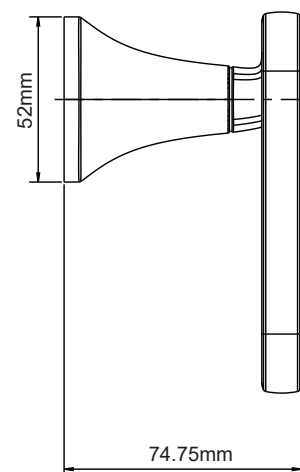

Addison Towel Ring

Features

- Includes Mounting Hardware and Anchors

ITEM#	MODEL#	Finish
101379824	20224-0604	Brushed Nickel Finish
101379808	20224-064408	Brushed Gold Finish

Product Diagrams

Front

Side

Please call our toll-free Technical Support line at 1-877-580-5682 for additional assistance or missing parts.