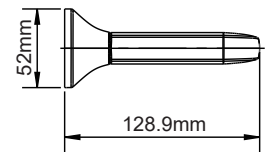

Product Diagrams

Front

Side

Please call our toll-free Technical Support line at 1-877-580-5682 for additional assistance or missing parts.