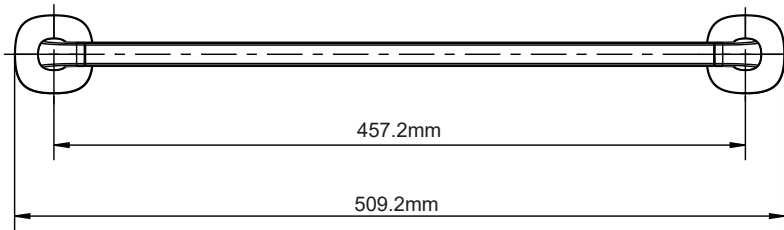

Product Diagrams

Front

Side

Please call our toll-free Technical Support line at 1-877-580-5682 for additional assistance or missing parts.