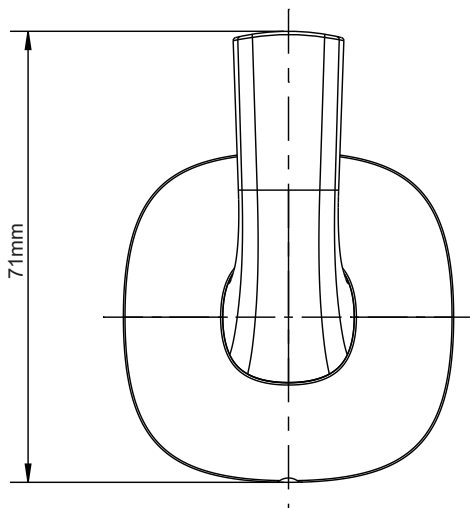

Product Diagrams

Front

Side

Please call our toll-free Technical Support line at 1-877-580-5682 for additional assistance or missing parts.