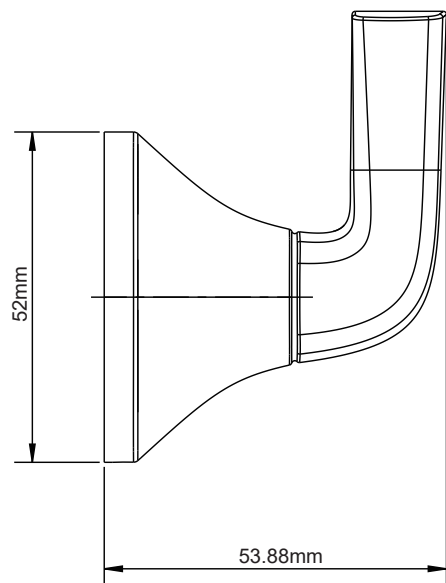

Product Diagrams

Front

Side

Please call our toll-free Technical Support line at 1-877-580-5682 for additional assistance or missing parts.