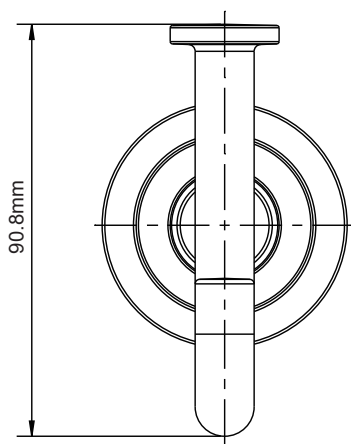

Jolie Robe Hook

Features

- Includes Mounting Hardware and Anchors

ITEM#	MODEL#	Finish
101383172	20225-2204	Brushed Nickel Finish
101383107	20225-227001	Matte Black Finish

Product Diagrams

Front

Side

Please call our toll-free Technical Support line at 1-877-580-5682 for additional assistance or missing parts.