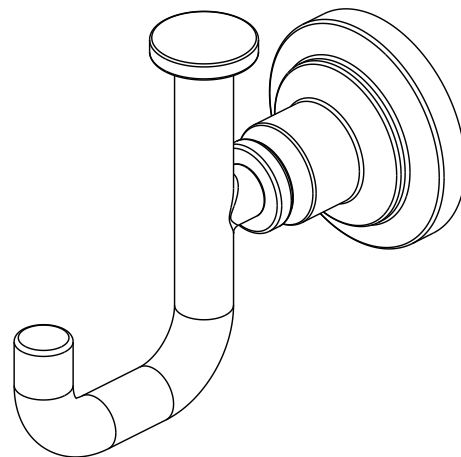

Jolie Robe Hook

Features

- Includes Mounting Hardware and Anchors

ITEM#	MODEL#	Finish
101383172	20225-2204	Brushed Nickel Finish
101383107	20225-227001	Matte Black Finish

Product Diagrams

Front

Side

Please call our toll-free Technical Support line at 1-877-580-5682 for additional assistance or missing parts.