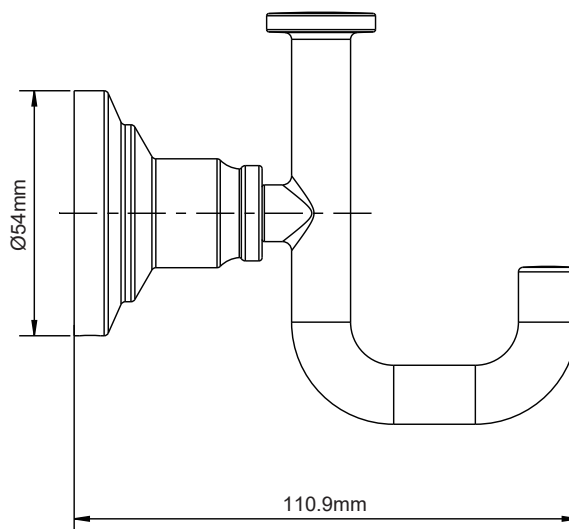

Jolie Robe Hook

Features

- Includes Mounting Hardware and Anchors

ITEM#	MODEL#	Finish
101383172	20225-2204	Brushed Nickel Finish
101383107	20225-227001	Matte Black Finish

Product Diagrams

Front

Side

Please call our toll-free Technical Support line at 1-877-580-5682 for additional assistance or missing parts.