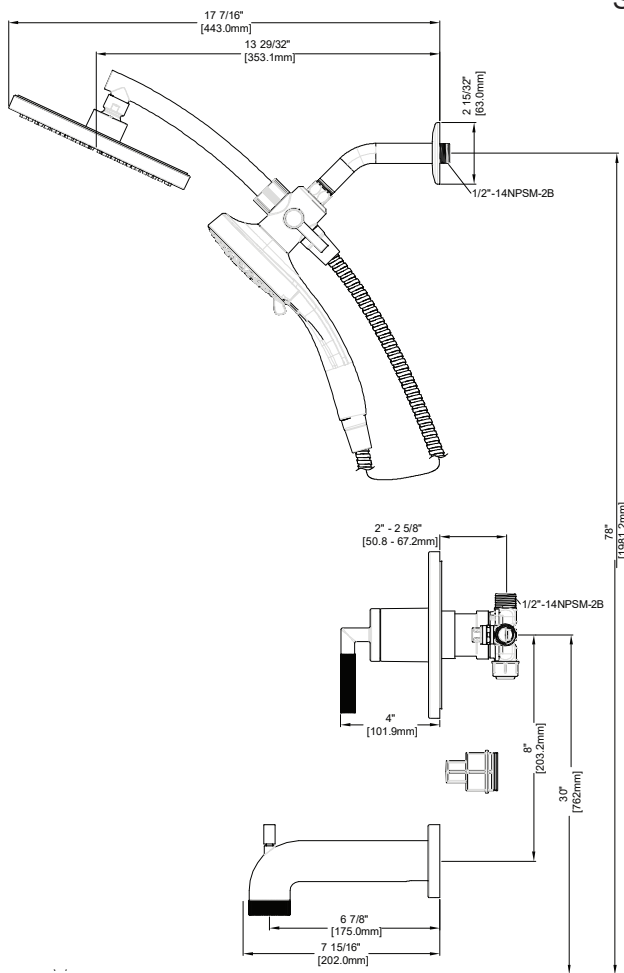

Lizzie Tub Shower Faucet Set w/ Handheld Magnetic Shower Head

Features

- Slip Fit Tub Spout
- With handle magnetic shower head
- Ceramic disc cartridge
- Metal lever handle
- 1.75 gpm (6.6 L/min) max. @ 80 psi for shower
- Rough in valve is included

MODEL#	Finish
101383230	Brushed Ni ckel Finish
101383180	Brushed Gold
101383248	Matte Black

Approvals

Product Diagrams

Front

Side

Please call our toll-free Technical Support line at 877-580-5682 for additional assistance or missing parts.

Lizzie Tub Shower Faucet Set w/ Handheld Magnetic Shower Head

Replacement Parts List

Part	Part #	Description
1	RP38010*	Shower flange
2	RP38086*	Shower arm
3	RP70905*	Bracket
4	RP38645*	Handshower
5	RP38646*	Spray head
6	RP38634*	Hose
7	RP20124	Ceramic Disc Cartridge
8	RP7072601	Retainer Nut
9	RP80875*	Escutcheon
10	RP13942*	Handle assembly
11	RP70770	Plug
12	RP33135*	Tub spout
13	RP70906	Test cap

* Represent for 04:BN / 4408:BG / 7001:MB