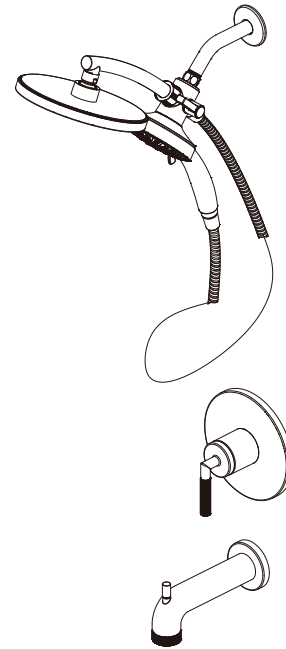

Lizzie Tub Shower Faucet Set w/ Handheld Magnetic Shower Head

Features

- Slip Fit Tub Spout
- With handle magnetic shower head
- Ceramic disc cartridge
- Metal lever handle
- 1.75 gpm (6.6 L/min) max. @ 80 psi for shower
- Rough in valve is included

MODEL#	Finish
101383230	Brushed Ni ckel Finish
101383180	Brushed Gold
101383248	Matte Black

Approvals

Product Diagrams

Front

Side

Please call our toll-free Technical Support line at 877-580-5682 for additional assistance or missing parts.

Lizzie Tub Shower Faucet Set w/ Handheld Magnetic Shower Head

Replacement Parts List

Part	Part #	Description
1	RP38010*	Shower flange
2	RP38086*	Shower arm
3	RP70905*	Bracket
4	RP38645*	Handshower
5	RP38646*	Spray head
6	RP38634*	Hose
7	RP20124	Ceramic Disc Cartridge
8	RP7072601	Retainer Nut
9	RP80875*	Escutcheon
10	RP13942*	Handle assembly
11	RP70770	Plug
12	RP33135*	Tub spout
13	RP70906	Test cap