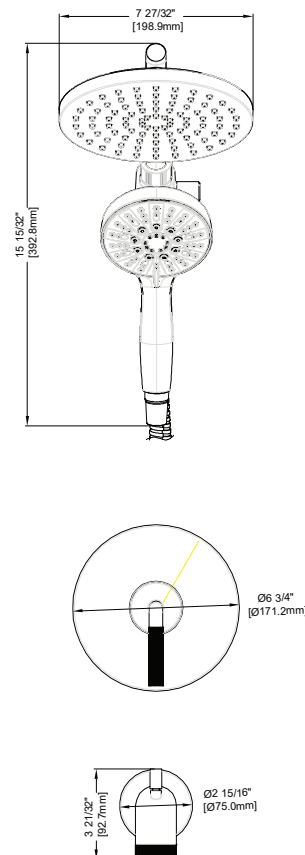

Lizzie Tub Shower Faucet Set w/ Handheld Magnetic Shower Head

Features

- Slip Fit Tub Spout
- With handle magnetic shower head
- Ceramic disc cartridge
- Metal lever handle
- 1.75 gpm (6.6 L/min) max. @ 80 psi for shower
- Rough in valve is included

MODEL#	Finish
101383230	Brushed Ni ckel Finish
101383180	Brushed Gold
101383248	Matte Black

Approvals

Product Diagrams

Front

Side

Please call our toll-free Technical Support line at 877-580-5682 for additional assistance or missing parts.

Lizzie Tub Shower Faucet Set w/ Handheld Magnetic Shower Head

Replacement Parts List

Part	Part #	Description
1	RP38010*	Shower flange
2	RP38086*	Shower arm
3	RP70905*	Bracket
4	RP38645*	Handshower
5	RP38646*	Spray head
6	RP38634*	Hose
7	RP20124	Ceramic Disc Cartridge
8	RP7072601	Retainer Nut
9	RP80875*	Escutcheon
10	RP13942*	Handle assembly
11	RP70770	Plug
12	RP33135*	Tub spout
13	RP70906	Test cap

* Represent for 04:BN / 4408:BG / 7001:MB