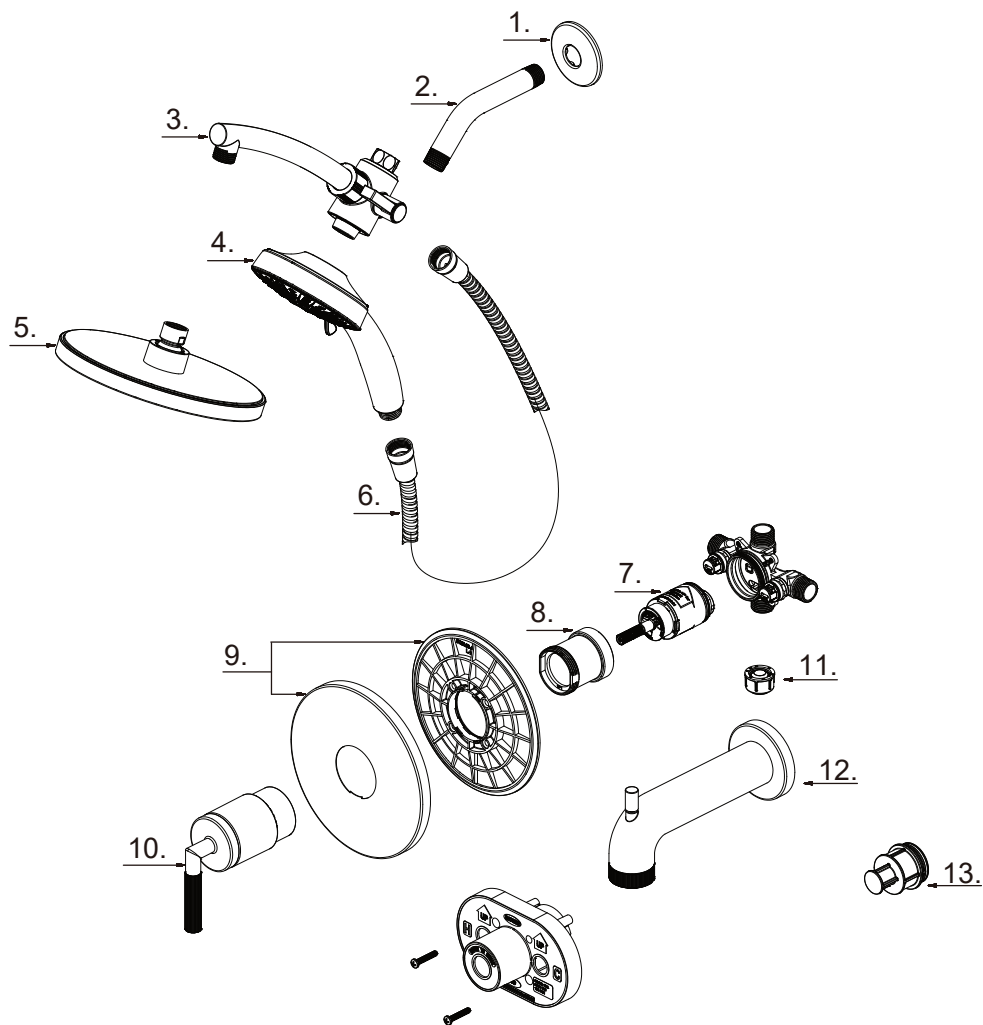

Lizzie Tub Shower Faucet Set w/ Handheld Magnetic Shower Head

Features

- Slip Fit Tub Spout
- With handle magnetic shower head
- Ceramic disc cartridge
- Metal lever handle
- 1.75 gpm (6.6 L/min) max. @ 80 psi for shower
- Rough in valve is included

MODEL#	Finish
101383230	Brushed Ni ckel Finish
101383180	Brushed Gold
101383248	Matte Black

Approvals

Product Diagrams

Front

Side

Please call our toll-free Technical Support line at 877-580-5682 for additional assistance or missing parts.

Lizzie Tub Shower Faucet Set w/ Handheld Magnetic Shower Head

Replacement Parts List

Part	Part #	Description
1	RP38010*	Shower flange
2	RP38086*	Shower arm
3	RP70905*	Bracket
4	RP38645*	Handshower
5	RP38646*	Spray head
6	RP38634*	Hose
7	RP20124	Ceramic Disc Cartridge
8	RP7072601	Retainer Nut
9	RP80875*	Escutcheon
10	RP13942*	Handle assembly
11	RP70770	Plug
12	RP33135*	Tub spout
13	RP70906	Test cap