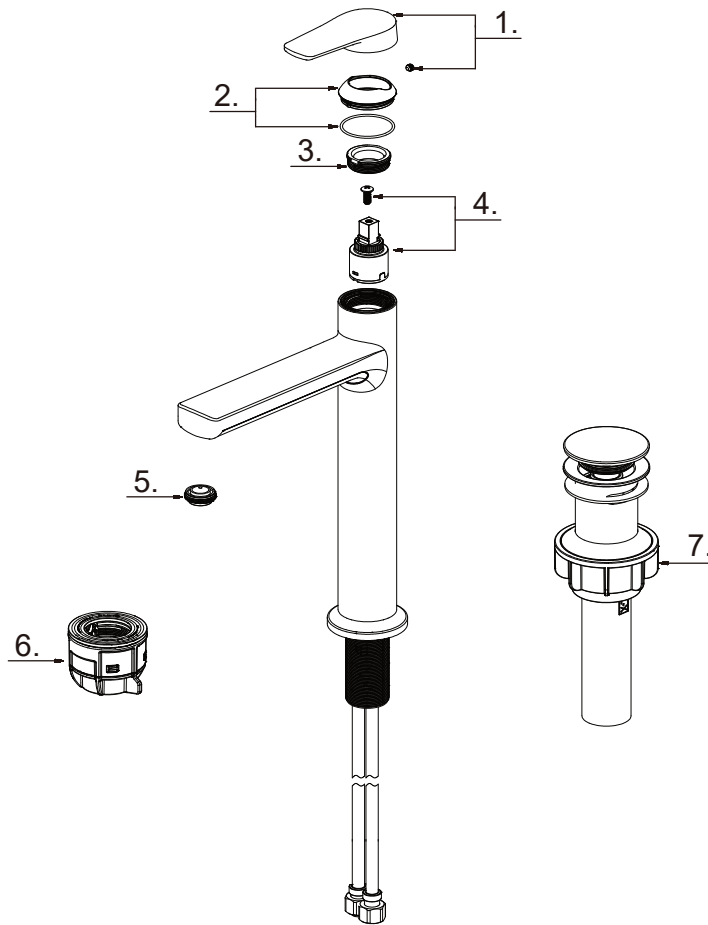

MILOS Single Handle Lavatory Faucet

Features

- Fits 1 hole sink
- Hybrid valve body
- Ceramic disc cartridge
- Metal lever handle
- 1.2 gpm (4.5 L/min) max
- With quick install nut
- Push pop-up drain assembly

MODEL#	Finish
101442762	Brushed Nickel
101442937	Brushed Gold
101442804	Matte Black

Approvals

Product Diagrams

Front

Side

Please call our toll-free Technical Support line at 877-580-5682 for additional assistance or missing parts.

MILOS Single Handle Lavatory Faucet

Replacement Parts List

Part	Part #	Description
1	RP13984*	Handle & Set screw
2	RP80770*	Cap & O-Ring
3	RP70924	Retainer Nut
4	RP20134	Cartridge & Screw
5	RP30321	Aerator Aireador
6	RP70893	Quick Install Nut
7	RP40269*	Pop-Up Assembly