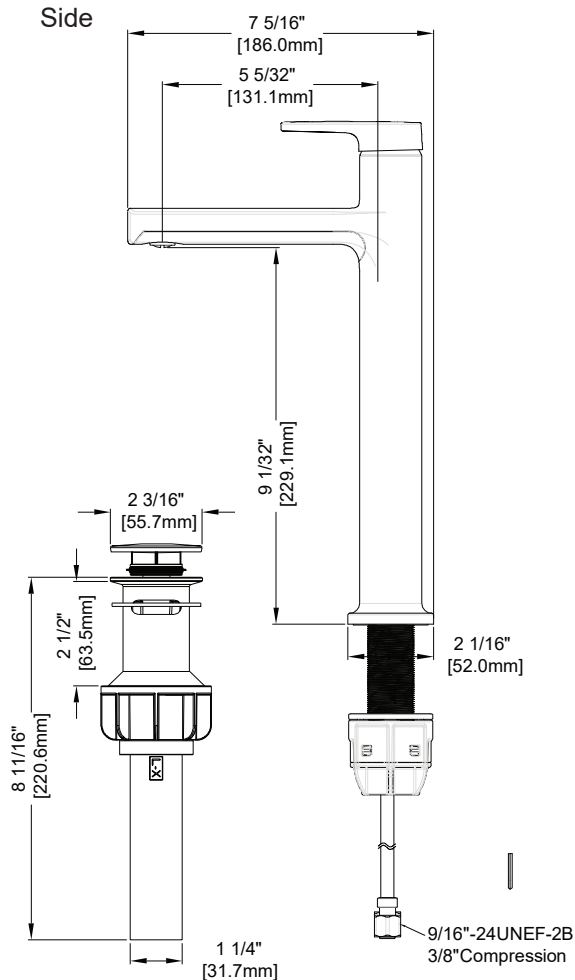

MILOS Single Handle Lavatory Faucet

Features

- Fits 1 hole sink
- Hybrid valve body
- Ceramic disc cartridge
- Metal lever handle
- 1.2 gpm (4.5 L/min) max
- With quick install nut
- Push pop-up drain assembly

MODEL#	Finish
101442762	Brushed Nickel
101442937	Brushed Gold
101442804	Matte Black

Approvals

Product Diagrams

Front

Side

Please call our toll-free Technical Support line at 877-580-5682 for additional assistance or missing parts.

MILOS Single Handle Lavatory Faucet

Replacement Parts List

Part	Part #	Description
1	RP13984*	Handle & Set screw
2	RP80770*	Cap & O-Ring
3	RP70924	Retainer Nut
4	RP20134	Cartridge & Screw
5	RP30321	Aerator Aireador
6	RP70893	Quick Install Nut
7	RP40269*	Pop-Up Assembly