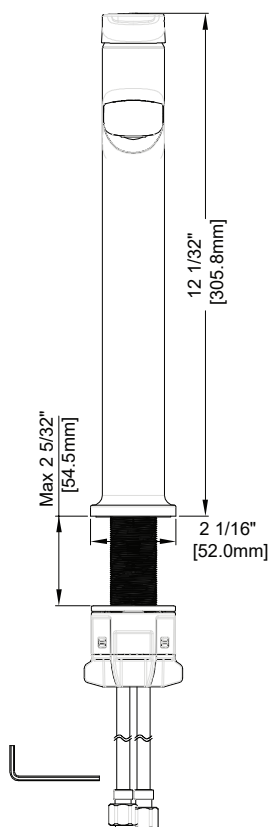

MILOS Single Handle Lavatory Faucet

Features

- Fits 1 hole sink
- Hybrid valve body
- Ceramic disc cartridge
- Metal lever handle
- 1.2 gpm (4.5 L/min) max
- With quick install nut
- Push pop-up drain assembly

MODEL#	Finish
101442762	Brushed Nickel
101442937	Brushed Gold
101442804	Matte Black

Approvals

Product Diagrams

Front

Side

Please call our toll-free Technical Support line at 877-580-5682 for additional assistance or missing parts.

MILOS Single Handle Lavatory Faucet

Replacement Parts List

Part	Part #	Description
1	RP13984*	Handle & Set screw
2	RP80770*	Cap & O-Ring
3	RP70924	Retainer Nut
4	RP20134	Cartridge & Screw
5	RP30321	Aerator Aireador
6	RP70893	Quick Install Nut
7	RP40269*	Pop-Up Assembly