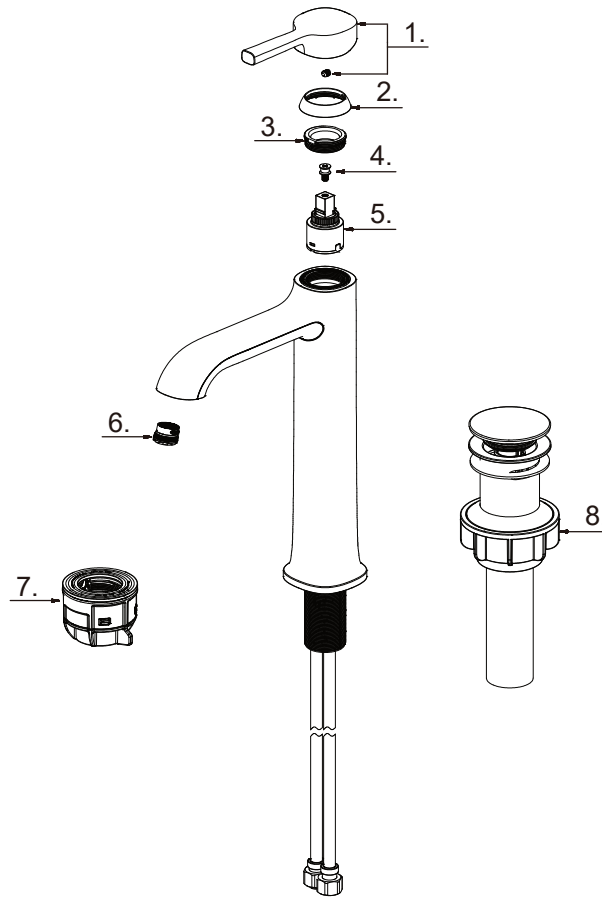

RHODES Single Handle Lavatory Faucet

Features

- Fits 1 hole sink
- Hybrid valve body
- Ceramic disc cartridge
- Metal lever handle
- 1.2 gpm (4.5 L/min) max
- With quick install nut
- Push pop-up drain assembly

| MODEL# | Finish |
|-----------|----------------|
| 101442770 | Brushed Nickel |
| 101442945 | Brushed Gold |
| 101442812 | Matte Black |

Approvals

Product Diagrams

Front

Side

Please call our toll-free Technical Support line at 877-580-5682 for additional assistance or missing parts.

RHODES Single Handle Lavatory Faucet

Replacement Parts List

| Part | Part # | Description |
|------|----------|--------------------|
| 1 | RP14023* | Handle & Set screw |
| 2 | RP80761* | Cap |
| 3 | RP70924 | Retainer Nut |
| 4 | RP70844 | Screw |
| 5 | RP20090 | Cartridge |
| 6 | RP30187 | Aerator |
| 7 | RP70893 | Quick Install Nut |
| 8 | RP40269* | Pop-Up Assembly |