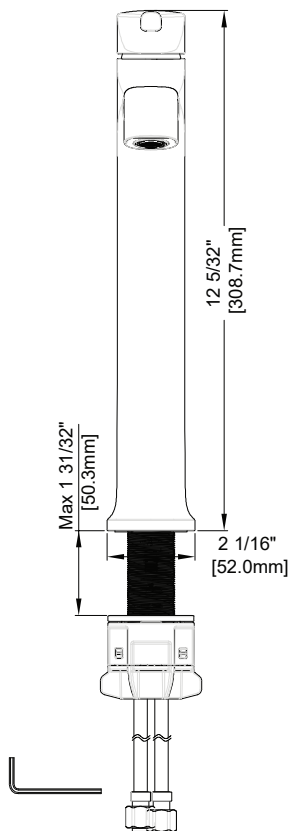

RHODES Single Handle Lavatory Faucet

Features

- Fits 1 hole sink
- Hybrid valve body
- Ceramic disc cartridge
- Metal lever handle
- 1.2 gpm (4.5 L/min) max
- With quick install nut
- Push pop-up drain assembly

| MODEL# | Finish |
|-----------|----------------|
| 101442770 | Brushed Nickel |
| 101442945 | Brushed Gold |
| 101442812 | Matte Black |

Approvals

Product Diagrams

Front

Side

Please call our toll-free Technical Support line at 877-580-5682 for additional assistance or missing parts.

RHODES Single Handle Lavatory Faucet

Replacement Parts List

| Part | Part # | Description |
|------|----------|--------------------|
| 1 | RP14023* | Handle & Set screw |
| 2 | RP80761* | Cap |
| 3 | RP70924 | Retainer Nut |
| 4 | RP70844 | Screw |
| 5 | RP20090 | Cartridge |
| 6 | RP30187 | Aerator |
| 7 | RP70893 | Quick Install Nut |
| 8 | RP40269* | Pop-Up Assembly |