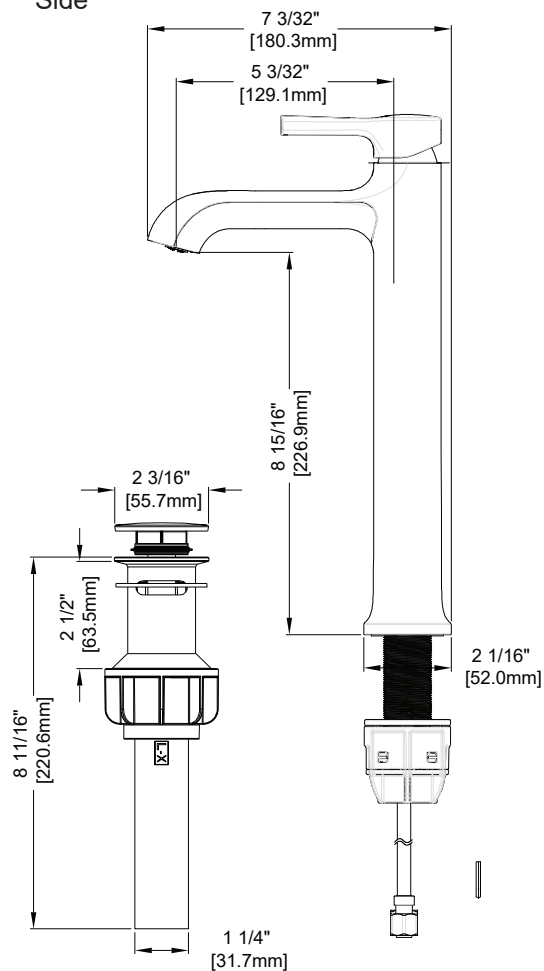

RHODES Single Handle Lavatory Faucet

Features

- Fits 1 hole sink
- Hybrid valve body
- Ceramic disc cartridge
- Metal lever handle
- 1.2 gpm (4.5 L/min) max
- With quick install nut
- Push pop-up drain assembly

| MODEL# | Finish |
|-----------|----------------|
| 101442770 | Brushed Nickel |
| 101442945 | Brushed Gold |
| 101442812 | Matte Black |

Approvals

Product Diagrams

Front

Side

Please call our toll-free Technical Support line at 877-580-5682 for additional assistance or missing parts.

RHODES Single Handle Lavatory Faucet

Replacement Parts List

| Part | Part # | Description |
|------|----------|--------------------|
| 1 | RP14023* | Handle & Set screw |
| 2 | RP80761* | Cap |
| 3 | RP70924 | Retainer Nut |
| 4 | RP70844 | Screw |
| 5 | RP20090 | Cartridge |
| 6 | RP30187 | Aerator |
| 7 | RP70893 | Quick Install Nut |
| 8 | RP40269* | Pop-Up Assembly |