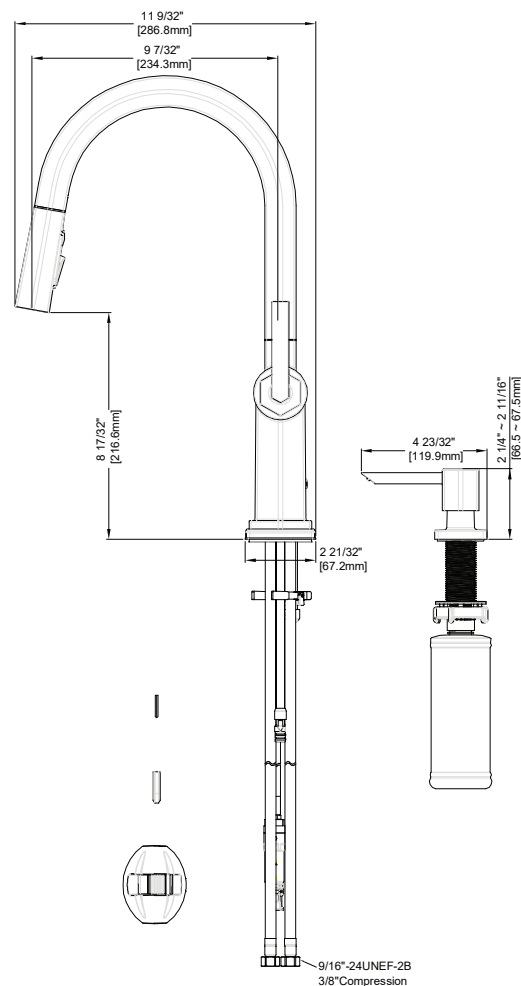

Please call our toll-free Technical Support line at 877-580-5682 for additional assistance or missing parts.