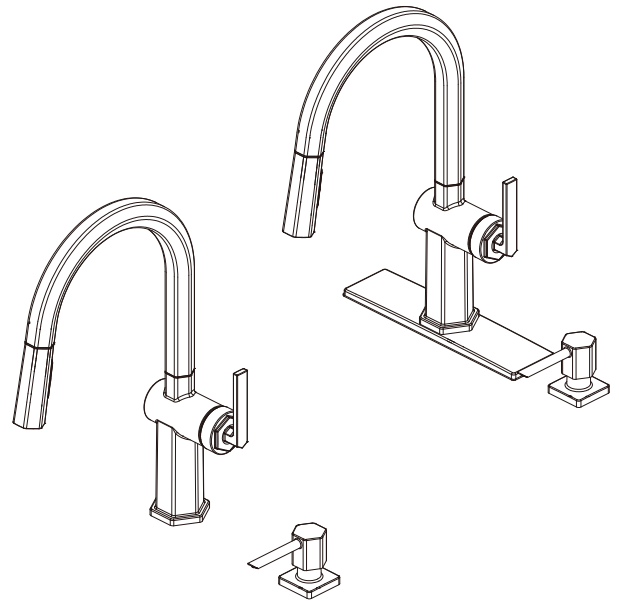

APOLLO Single Handle Pull-down Kitchen Faucet

Features

- Fits 4 hole sinks
- ABS burst spray head
- Ceramic disc cartridge
- Metal lever handle
- 1.75 gpm (6.6 L/min) max
- Optional metal deckplate
- Top mount installation
- With plastic soap dispenser

MODEL#	Finish
101442838	Brushed Gold
101442846	Matte Black

Approvals

Product Diagrams

Front

Please call our toll-free Technical Support line at 877-580-5682 for additional assistance or missing parts.