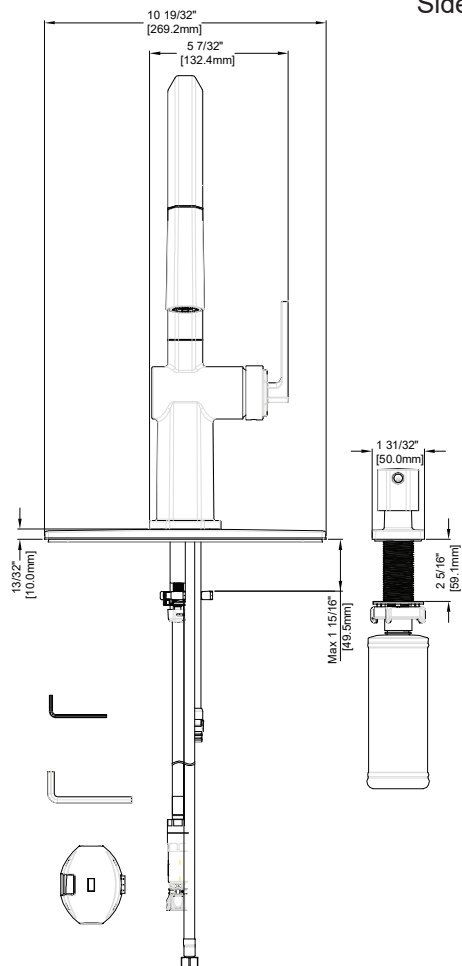

Approvals

Product Diagrams

Front

Side