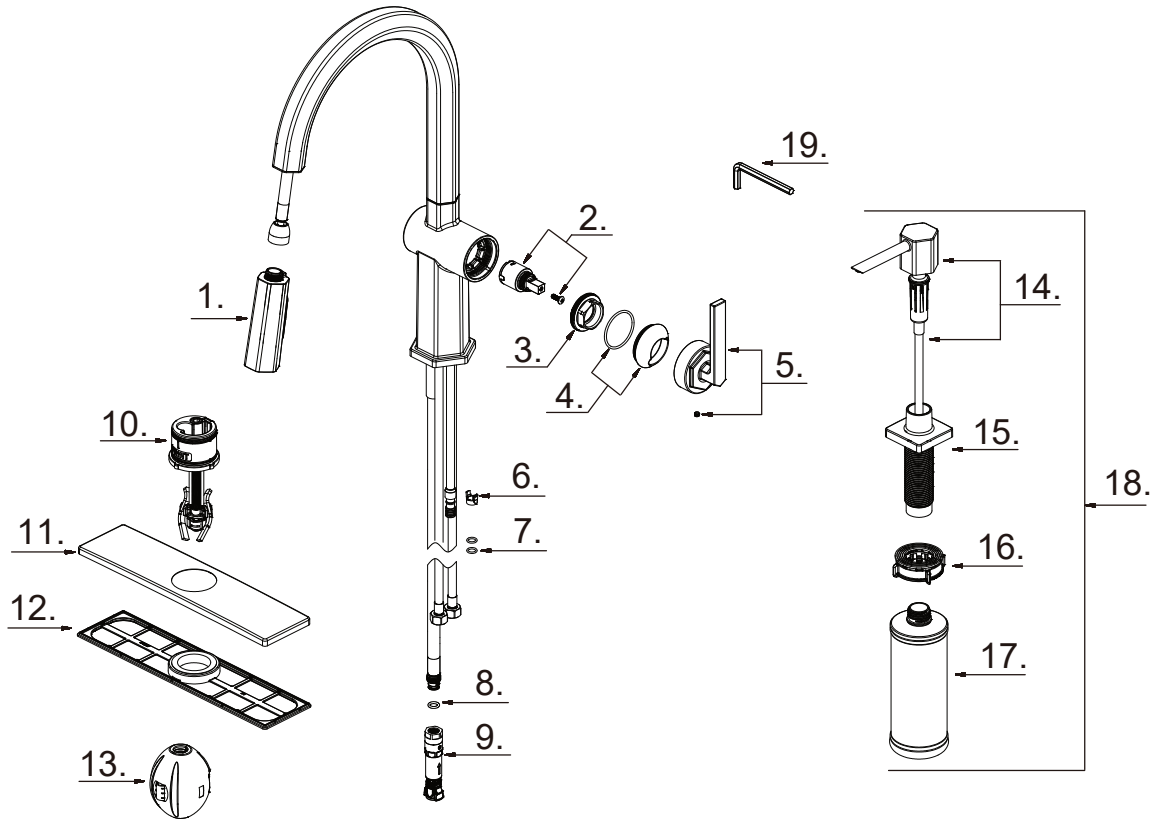

## Features

- Fits 4 hole sinks
- ABS burst spray head
- Ceramic disc cartridge
- Metal lever handle
- 1.75 gpm (6.6 L/min) max
- Optional metal deckplate
- Top mount installation
- With plastic soap dispenser

## Replacement Parts List

Part	Part #	Description
1	RP38690*	Spray Head
2	RP20134	Cartridge
3	RP70967	Retainer Nut
4	RP80926*	Cap & O-Ring
5	RP14024*	Handle
6	RP70421	Block
7	RP60002	O-Ring
8	RP60089	O-Ring
9	RP70973	Quick Connect Assembly
10	RP70877*	Top mount install
11	RP80922*	Deckplate
12	RP80923	Gasket
13	RP70874	Weight
14	RP46136*	Pump Kit
15	RP46132*	Flange Kit
16	RP56158	Soap Dispenser Quick Install Nut
17	RP46099	Soap Bottle
18	RP46137*	Soap Dispenser Kit
19	RP70878	6.0 mm hex wrench