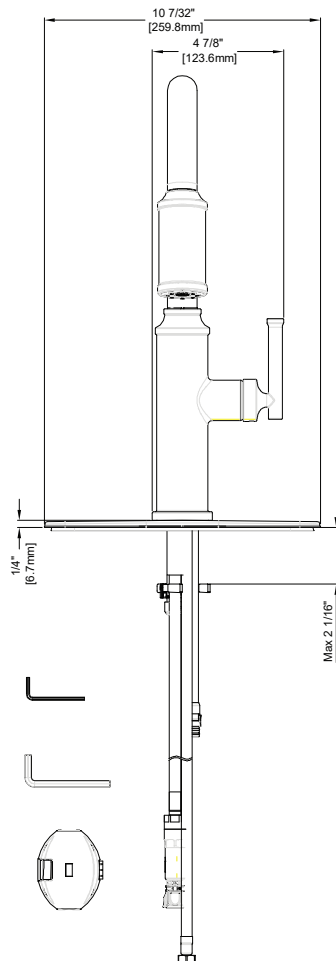

Product Diagrams

Front