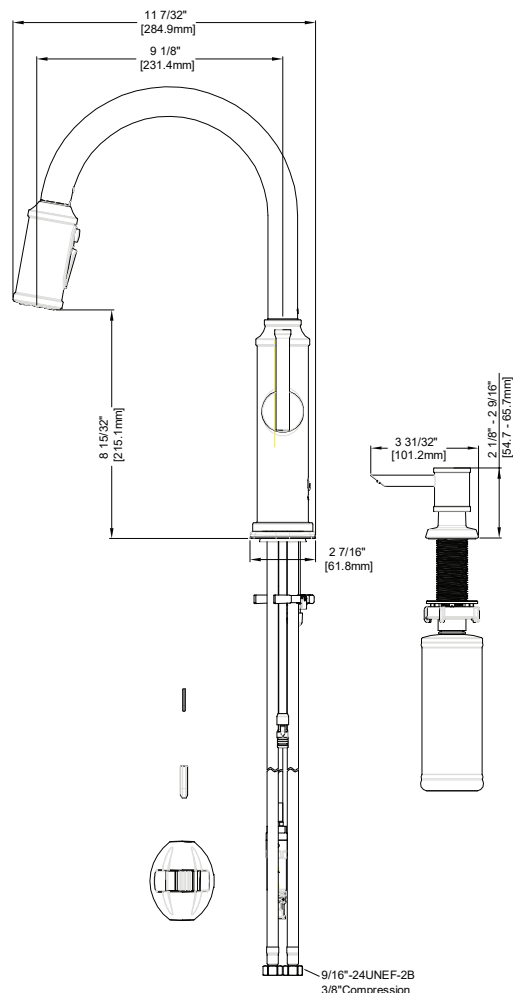

ATHENA Single Handle Pull-down Kitchen Faucet

Features

- Fits 4 hole sinks
- ABS burst spray head
- Ceramic disc cartridge
- Metal lever handle
- 1.75 gpm (6.6 L/min) max
- Optional metal deckplate
- Top mount installation
- With plastic soap dispenser

MODEL#	Finish
101442887	Brushed Nickel
101442879	Brushed Gold
101442903	Matte Black

Approvals

Product Diagrams

Front

Side

Please call our toll-free Technical Support line at 877-580-5682 for additional assistance or missing parts.