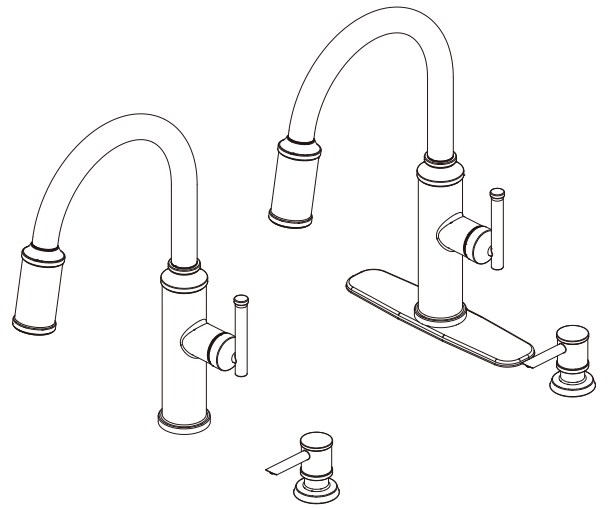

ATHENA Single Handle Pull-down Kitchen Faucet

Features

- Fits 4 hole sinks
- ABS burst spray head
- Ceramic disc cartridge
- Metal lever handle
- 1.75 gpm (6.6 L/min) max
- Optional metal deckplate
- Top mount installation
- With plastic soap dispenser

MODEL#	Finish
101442887	Brushed Nickel
101442879	Brushed Gold
101442903	Matte Black

Approvals

Product Diagrams

Front

Please call our toll-free Technical Support line at 877-580-5682 for additional assistance or missing parts.