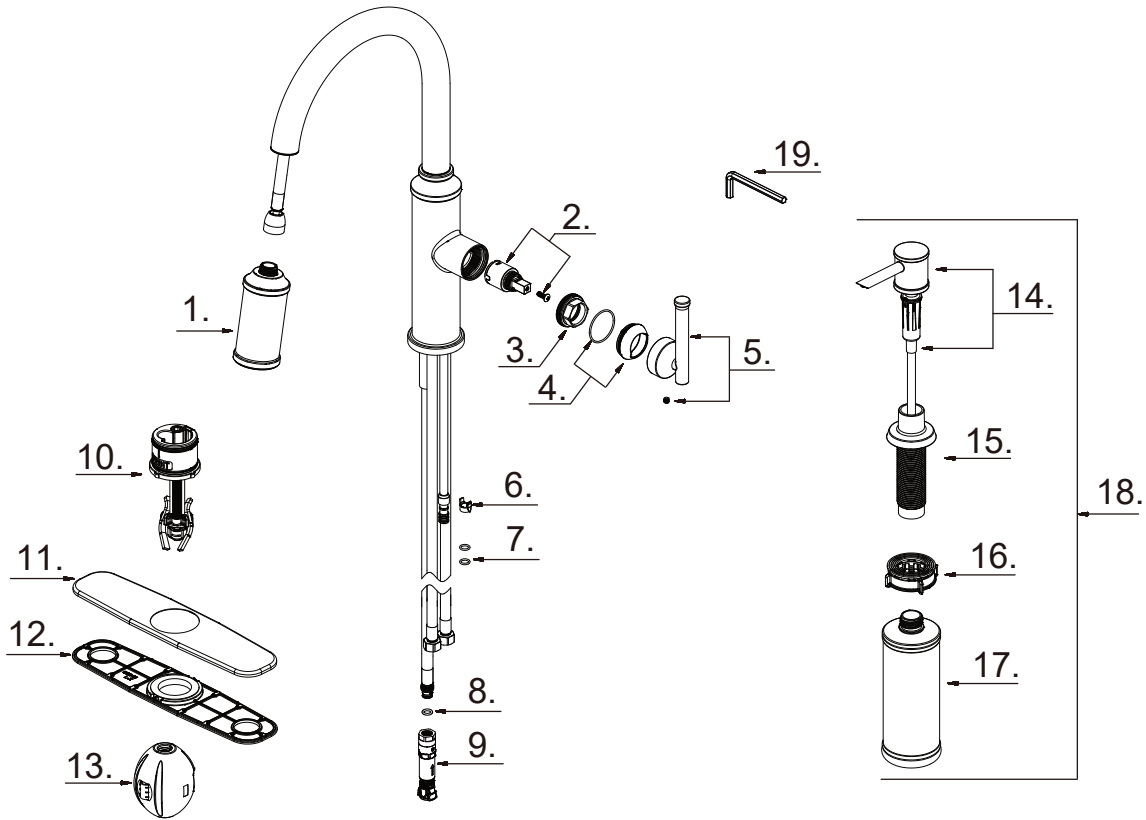

## Features

- Fits 4 hole sinks
- ABS burst spray head
- Ceramic disc cartridge
- Metal lever handle
- 1.75 gpm (6.6 L/min) max
- Optional metal deckplate
- Top mount installation
- With plastic soap dispenser

## Replacement Parts List

Part	Part #	Description
1	RP38687*	Spray Head
2	RP20134	Cartridge
3	RP70838	Retainer Nut
4	RP80770*	Cap & O-Ring
5	RP14021*	Handle
6	RP70421	Block
7	RP60002	O-Ring
8	RP60089	O-Ring
9	RP70973	Quick Connect Assembly
10	RP70877*	Top mount install
11	RP80717*	Deckplate
12	RP80833	Gasket
13	RP70874	Weight
14	RP46128*	Pump Kit
15	RP46129*	Flange Kit
16	RP56158	Soap Dispenser Quick Install Nut
17	RP46099	Soap Bottle
18	RP46130*	Soap Dispenser Kit
19	RP70878	6.0 mm hex wrench