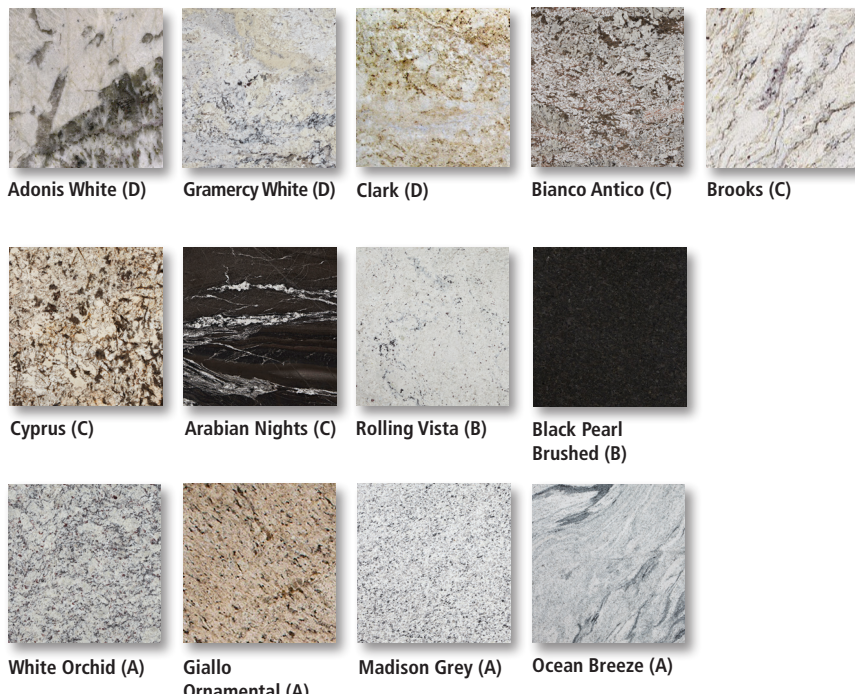

*Granite countertops come professionally sealed with Granite Pro stone protectant

**Granite only

Unique, Elegant Beauty

Heat Resistant

*Marble does not carry a warranty

GRANITE

MARBLE

All natural stone products are a product of nature and variances in color, pattern, veining, and shade are common and normal. As a result, we can't guarantee that printed representation of colors and in-store samples will be identical to the installed product. Your countertop and its performance will not be affected by these variances or replaced due to them.