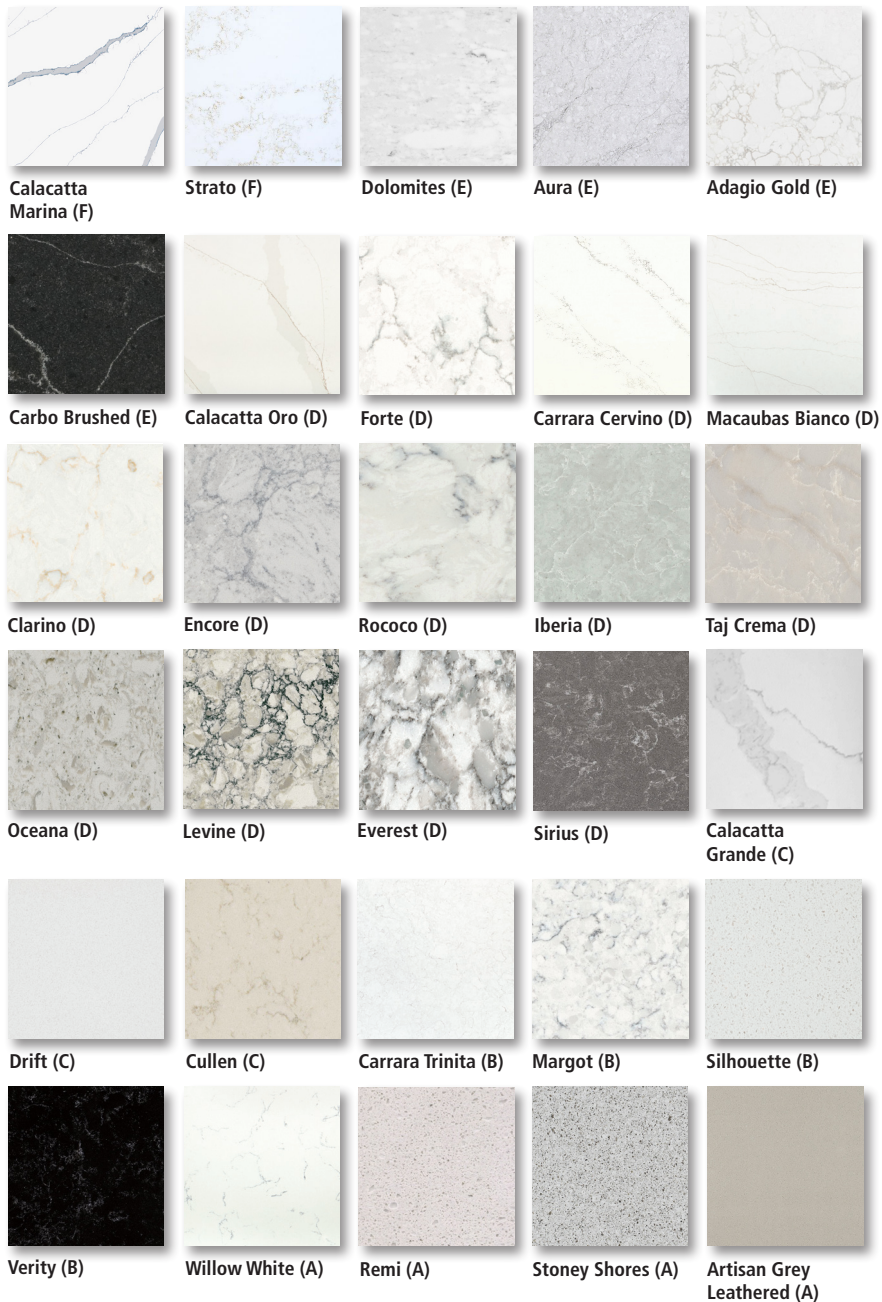

Durable

Easy to maintain and clean

No sealing required*

Resistant to scratches, heat & stains

Lifetime Limited Warranty**

*Granite countertops come professionally sealed with Granite Pro stone protectant

**Granite only

Unique, Elegant Beauty

Heat Resistant

*Marble does not carry a warranty