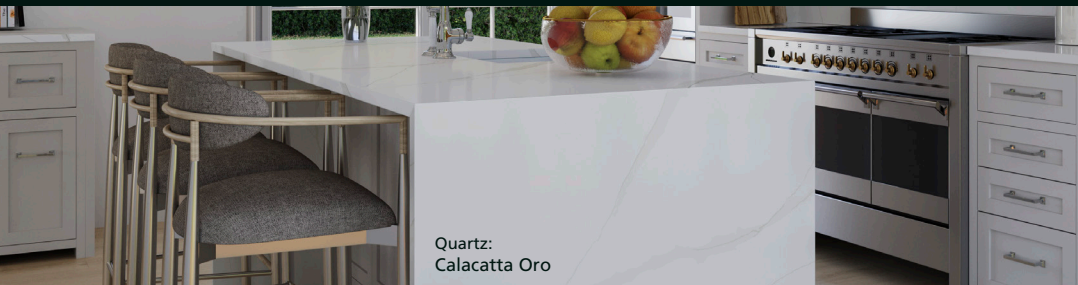

[flooranddecor.com](https://www.flooranddecor.com)

Rev:1/2025

QUARTZ

VIATERA

NATURAL STONE

SINKS

Nonporous

Easy to maintain and clean