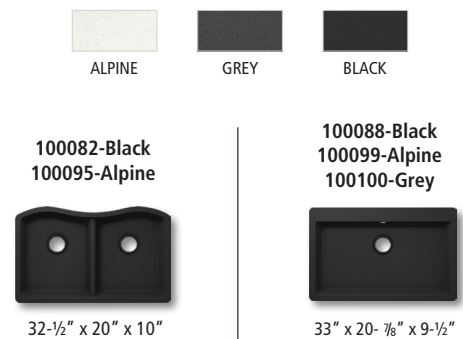

QUARTZ SINKS

Grids and strainers not included
Measurements are for outside sink dimensions

EDGES

Edge images should be used for reference only as actual shape, size, and availability will vary by market. Please see your Floor & Decor Sales Associate for more information.