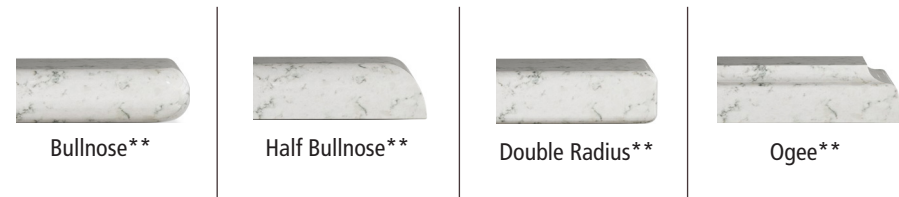

UNDERMOUNT SINKS

Please ask your designer about additional sinks available.
16 gauge/304 stainless steel
18 gauge/304 stainless steel
Grids and strainers not included
Measurements are for outside sink dimensions

*Eased is free with purchase of Quartz
*Eased and Bevel are free with the purchase of Natural Stone
**Additional costs apply for these edge options

Manor House & Viatera Quartz only.