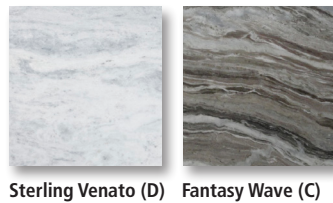

*Granite countertops come professionally sealed with Granite Pro stone protectant

**Granite only

Unique, Elegant Beauty

Heat Resistant

*Marble does not carry a warranty

GRANITE

MARBLE

All natural stone products are a product of nature and variances in color, pattern, veining, and shade are common and normal. As a result, we can't guarantee that printed representation of colors and in-store samples will be identical to the installed product. Your countertop and its performance will not be affected by these variances or replaced due to them.