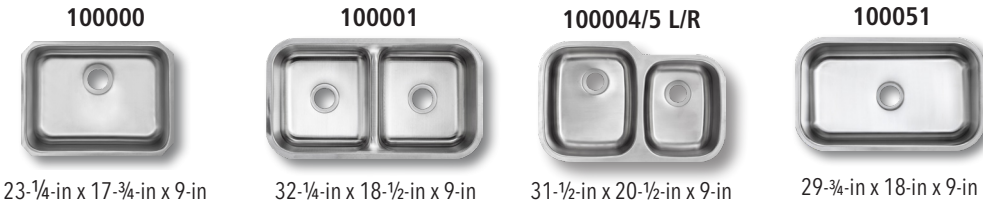

## SINKS AND EDGES

### STAINLESS STEEL SINKS

18 GAUGE STAINLESS STEEL SINKS

16 GAUGE STAINLESS STEEL SINKS

100069

32-7/8-in x 20-3/4-in x 10-in

16 Gauge Stainless Steel Sinks include grids and strainers