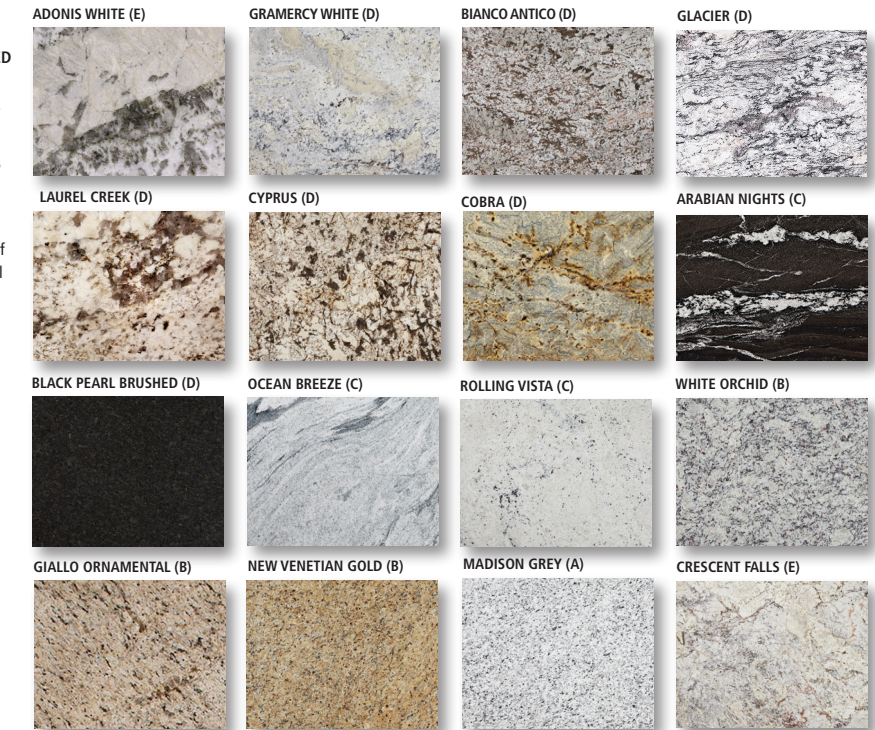

Granite Pro Granite Sealant

Manor House granite comes with a lifetime limited sealant warranty. The specially formulated Granite Pro stone protectant, used by Floor & Decor, is applied to the surface of your granite slab prior to installation by a Certified Fabricator / Installer. Granite Pro bonds with the granite for long lasting protection.

MARBLE
UNIQUE, ELEGANT BEAUTY
No two slabs are alike

HEAT RESISTANT

Marble does not carry a warranty