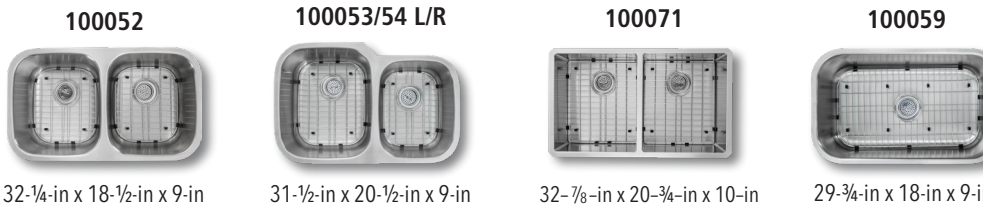

## SINKS AND EDGES

### STAINLESS STEEL SINKS

18 GAUGE STAINLESS STEEL SINKS

16 GAUGE STAINLESS STEEL SINKS

100069

32-7/8-in x 20-3/4-in x 10-in

16 Gauge Stainless Steel Sinks include grids and strainers