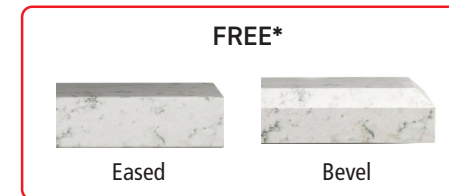

GRANITE:
OCEAN BREEZE

UNDERMOUNT SINKS

100001
32-1/4" x 18-1/2" x 9"

100059
29-3/4" x 18" x 9"

100065
32" x 19" x 10-1/4"

Please ask your designer about additional sinks available.
16 gauge/304 stainless steel
18 gauge/304 stainless steel
Grids and strainers not included
Measurements are for outside sink dimensions

QUARTZ SINKS

100082-Black
100095-Alpine
32-1/2" x 20" x 10"

100088-Black
100099-Alpine
100100-Grey
33" x 20-7/8" x 9-1/2"

Grids and strainers not included
Measurements are for outside sink dimensions

EDGES

Edge images should be used for reference only as actual shape, size, and availability will vary by market. Please see your Floor & Decor Sales Associate for more information.

Eased

Bevel

Bullnose**

Half Bullnose**

Double Radius**

Ogee**

*Eased is free with purchase of Quartz
*Eased and Bevel are free with the purchase of Natural Stone
**Additional costs apply for these edge options

Manor House & Viatera Quartz only.