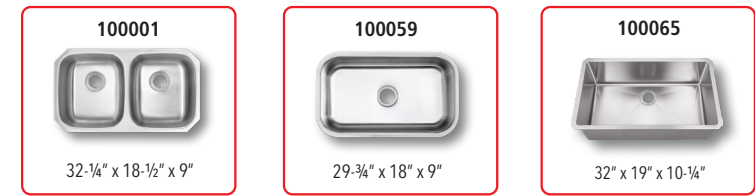

GRANITE:
OCEAN BREEZE

UNDERMOUNT SINKS

100001
32-1/4" x 18-1/2" x 9"

100059
29-3/4" x 18" x 9"

100065
32" x 19" x 10-1/4"

Please ask your designer about additional sinks available.
16 gauge/304 stainless steel
18 gauge/304 stainless steel
Grids and strainers not included
Measurements are for outside sink dimensions