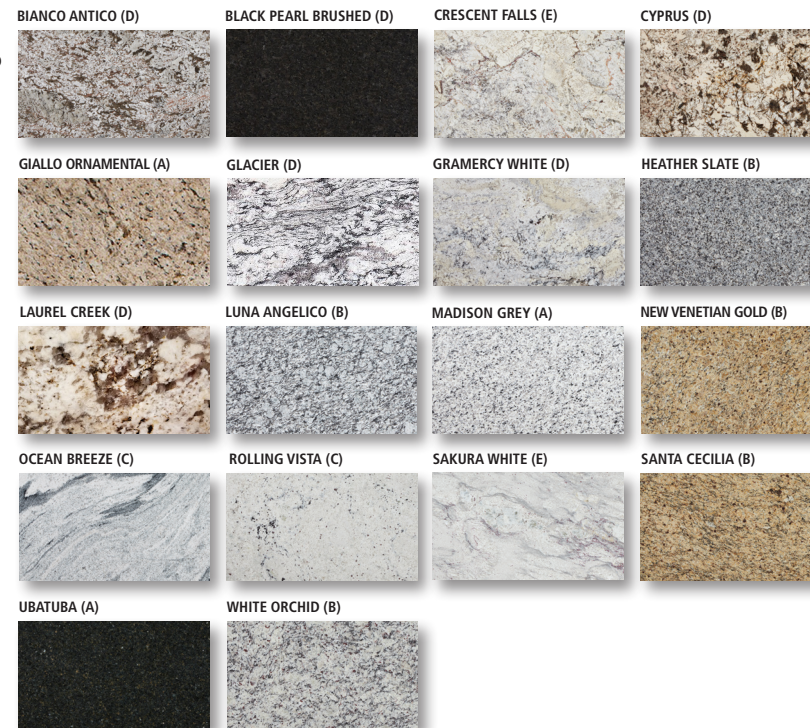

Granite Pro Granite Sealant

Manor House granite comes with a lifetime limited sealant warranty. The specially formulated Granite Pro stone protectant, used by Floor & Decor, is applied to the surface of your granite slab prior to installation by a Certified Fabricator / Installer. Granite Pro bonds with the granite for long lasting protection.

MARBLE

UNIQUE, ELEGANT BEAUTY
No two slabs are alike

HEAT RESISTANT

All natural stone products are a product of nature and variances in color, pattern, veining and shade are common and normal. As a result, we can't guarantee that printed representation of colors and in-store samples will be identical to the installed product. The performance of your countertop will not be affected by these variances and will not be replaced due to them.