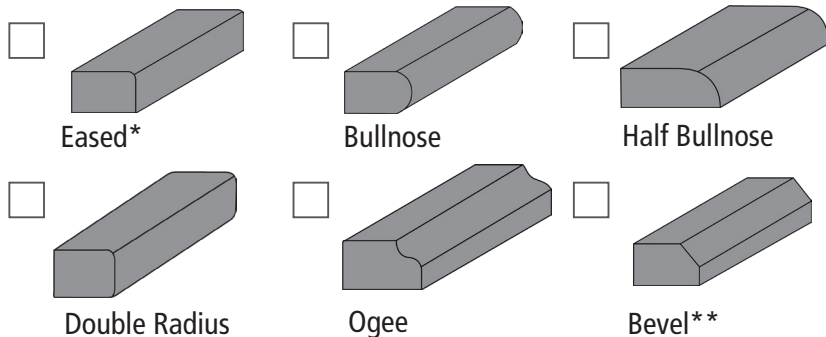

CUSTOMIZE YOUR COUNTERTOP SELECTIONS

*Name: _____
*Address: _____
*City: _____ *State: _____ *Zip Code: _____
*Home Phone: _____ *Cell Phone: _____
*Email: _____

*Required

INCLUDED IN SQ. FT. PRICE

✓ Material	✓ Included edge options:
✓ Template	✓ Eased - all materials
✓ Installation	✓ Single Bevel - granite only
✓ Up to four free faucet holes	✓ Material warranty
✓ Cutout	✓ One year workmanship warranty
✓ One unpolished sink or cooktop	✓ Free estimates in store
✓ Radius corners up to 3/4"	

STEP 1 - CHECK YOUR MATERIAL CHOICE

1. ☐ Natural Stone SKU 100258649   ☐ Quartz SKU 100258896

SELECT YOUR COLOR CHOICES

1. _____
  2. _____
  3. _____

STEP 2 - CHOOSE YOUR EDGE AND SINK SELECTION

Quartz, Granite & Marble Edge Profiles

*Included at no charge for granite, quartz and marble
**Included at no charge for granite only