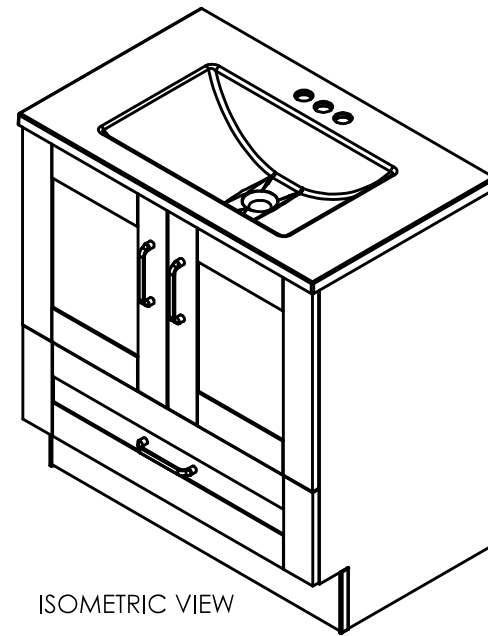

ITEM ID	DESCRIPTION
FD1930P3E2-WH	30in Vanity w/Vanity Top & Mirror - White
FD1930P3E5-HE	30in Vanity w/Vanity Top & Mirror - Haze

SIDE VIEW

FRONT VIEW

BACK VIEW

ISOMETRIC VIEW