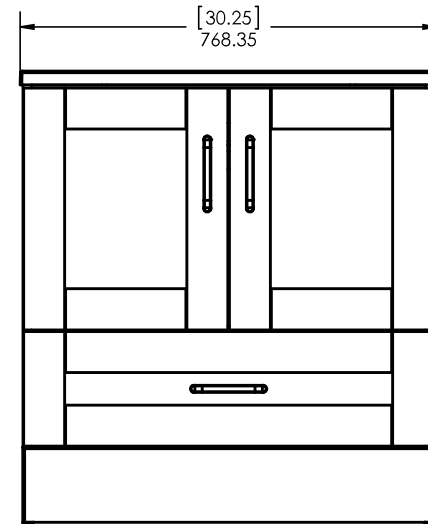

ITEM ID	DESCRIPTION
FD1930P3E2-WH	30in Vanity w/Vanity Top & Mirror - White
FD1930P3E5-HE	30in Vanity w/Vanity Top & Mirror - Haze

SIDE VIEW

FRONT VIEW

BACK VIEW

ISOMETRIC VIEW