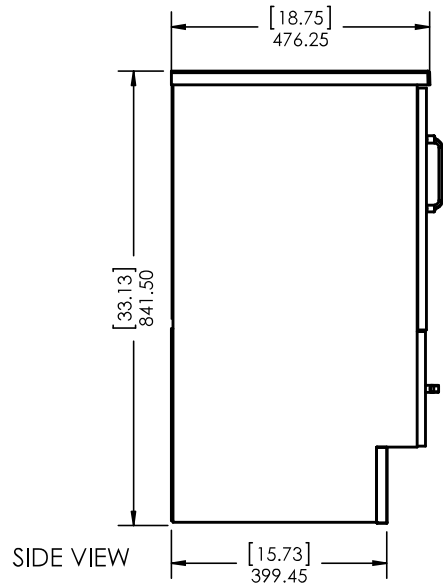

ITEM ID	DESCRIPTION
FD1930P3E2-WH	30in Vanity w/Vanity Top & Mirror - White
FD1930P3E5-HE	30in Vanity w/Vanity Top & Mirror - Haze

SIDE VIEW

FRONT VIEW

BACK VIEW

ISOMETRIC VIEW