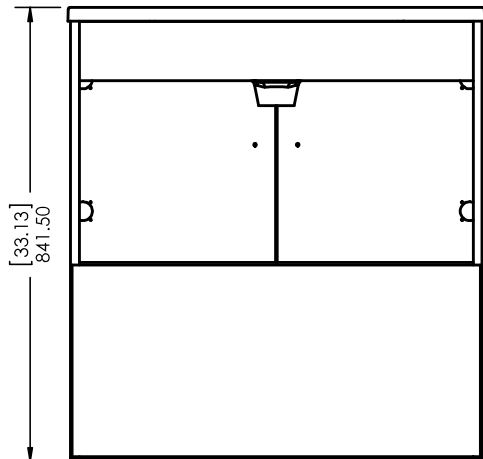

ITEM ID	DESCRIPTION
FD1930P3E2-WH	30in Vanity w/Vanity Top & Mirror - White
FD1930P3E5-HE	30in Vanity w/Vanity Top & Mirror - Haze

SIDE VIEW

FRONT VIEW

BACK VIEW

ISOMETRIC VIEW