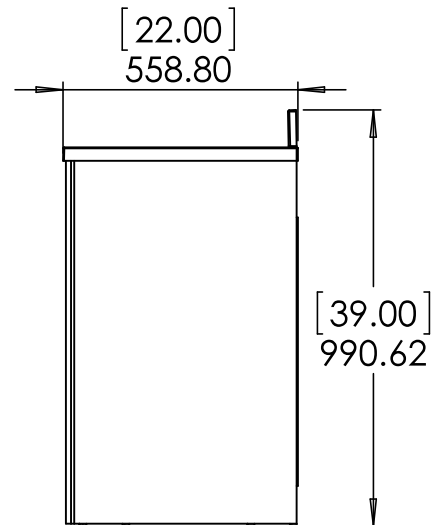

Top view

Isometric view

Front view

Side view

ITEM:

**FD1948P4E12-ST**

**Floor and decor 48in w/Vanity  
Top & Mirror - Sterling gray**

**studiodesign**  
COLLECTION