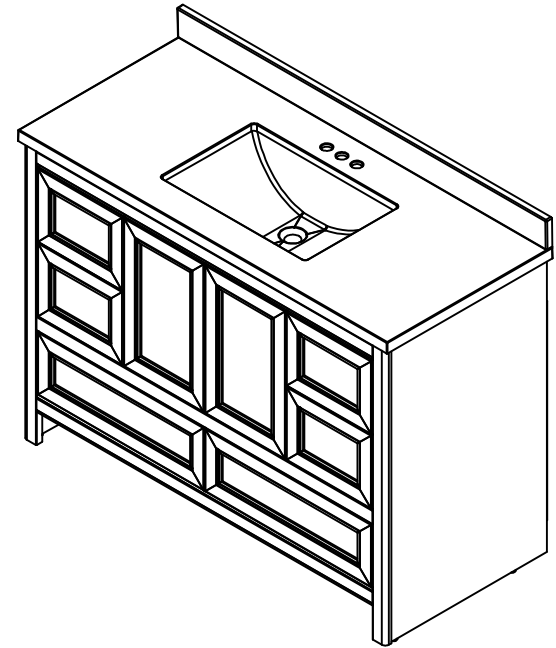

Top view

Isometric view

Front view

Side view

ITEM:

**FD1948P4E12-ST**

**Floor and decor 48in w/Vanity  
Top & Mirror - Sterling gray**

**studiodesign**  
COLLECTION