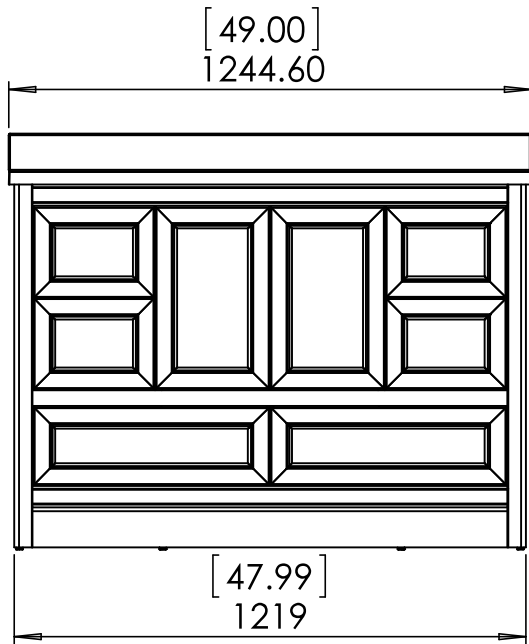

Top view

Isometric view

Front view

Side view

ITEM:

**FD1948P4E12-ST**

**Floor and decor 48in w/Vanity  
Top & Mirror - Sterling gray**

**studiodesign**  
COLLECTION