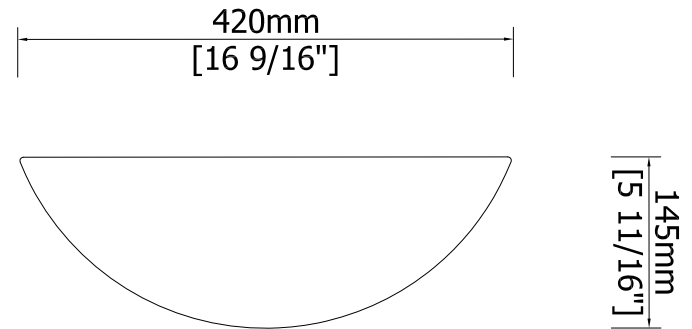

SKU:100094184 SPEC
Sink size:420 X420X145mm

TOP VIEW

SIDE VIEW