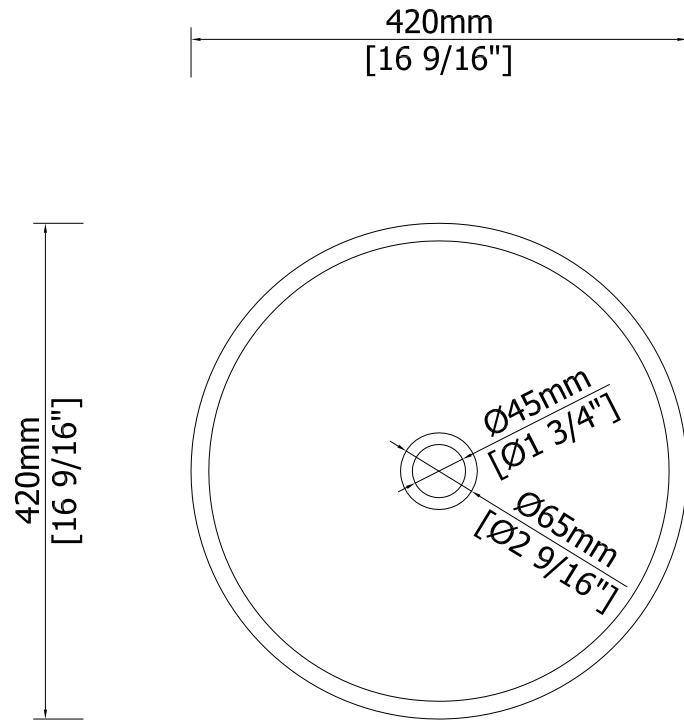

SKU:100094184 SPEC
Sink size:420 X420X145mm

TOP VIEW

SIDE VIEW